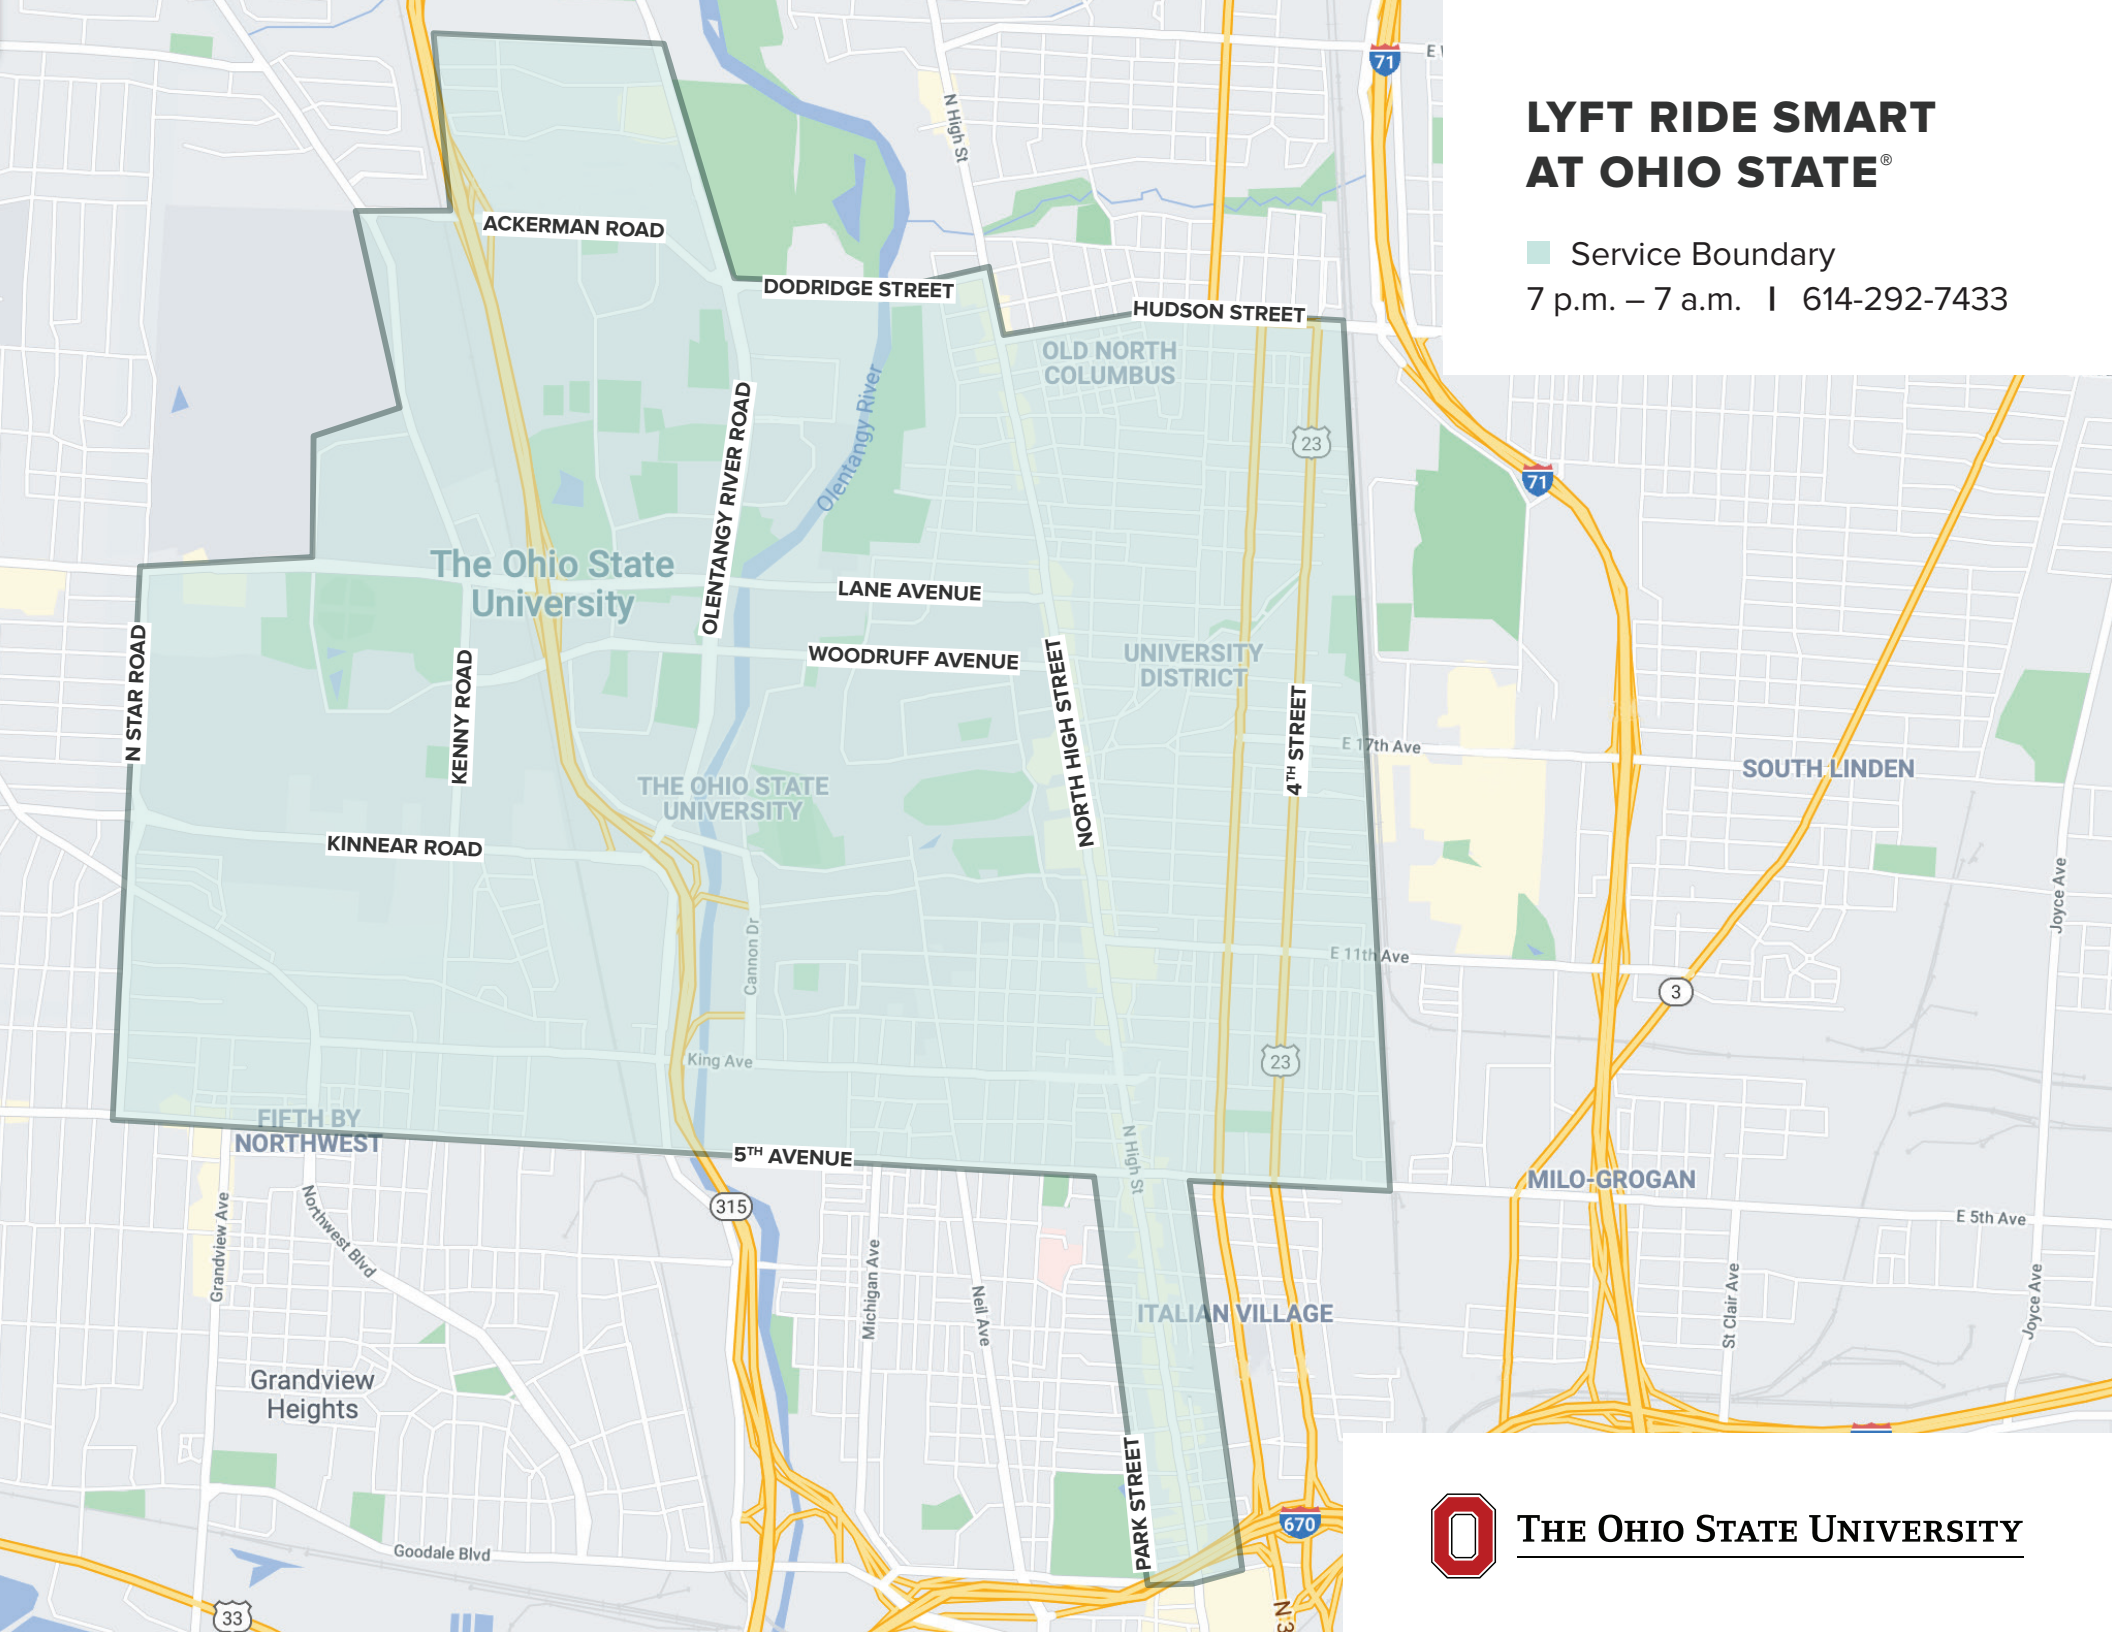

# LYFT RIDE SMART AT OHIO STATE®

Service Boundary  
7 p.m. – 7 a.m. | 614-292-7433

**THE OHIO STATE UNIVERSITY**