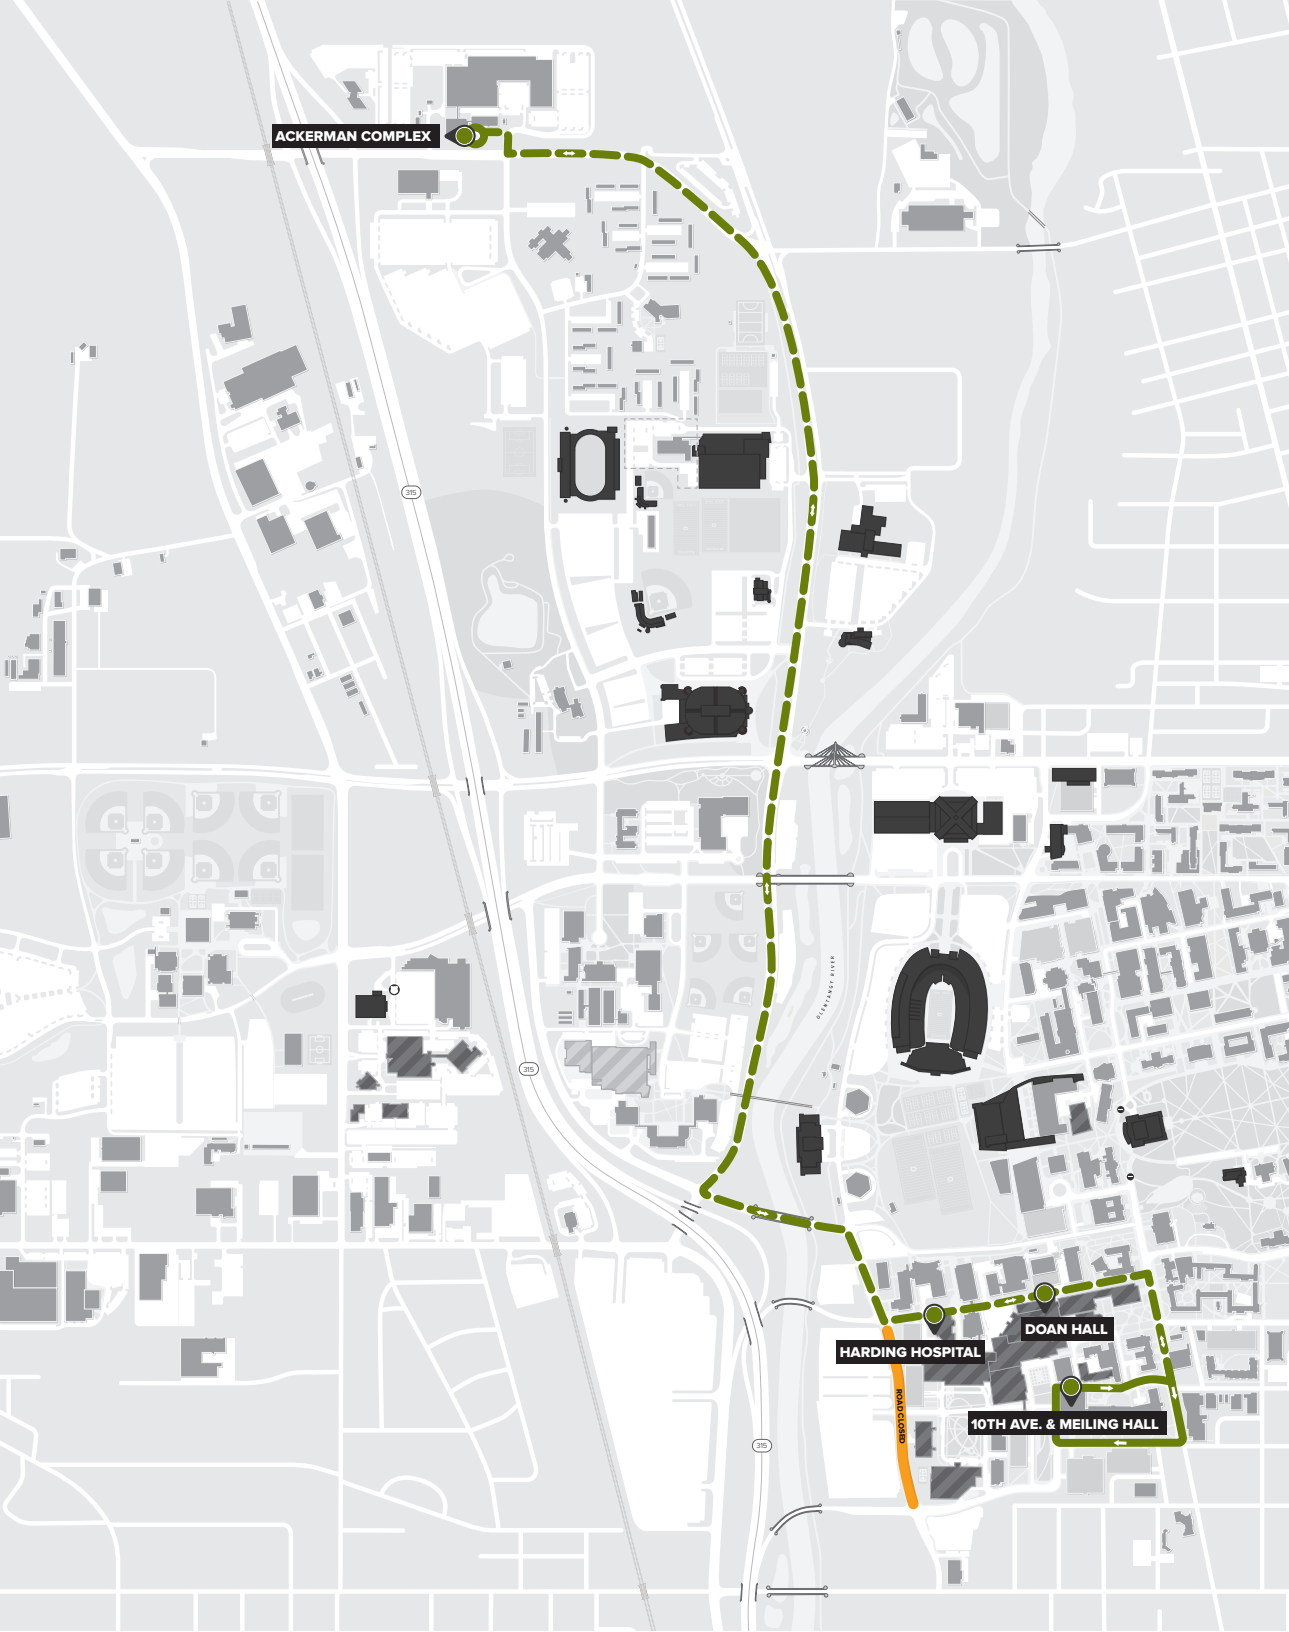

| 5AM – 6:30AM | 6:30AM – 6:30PM | 6:30PM – MIDNIGHT |
|--------------|-----------------|-------------------|
| — | 15MIN | — |

Information current as of 09/26/17. Subject to change without notice.
Updates posted at ttm.osu.edu.