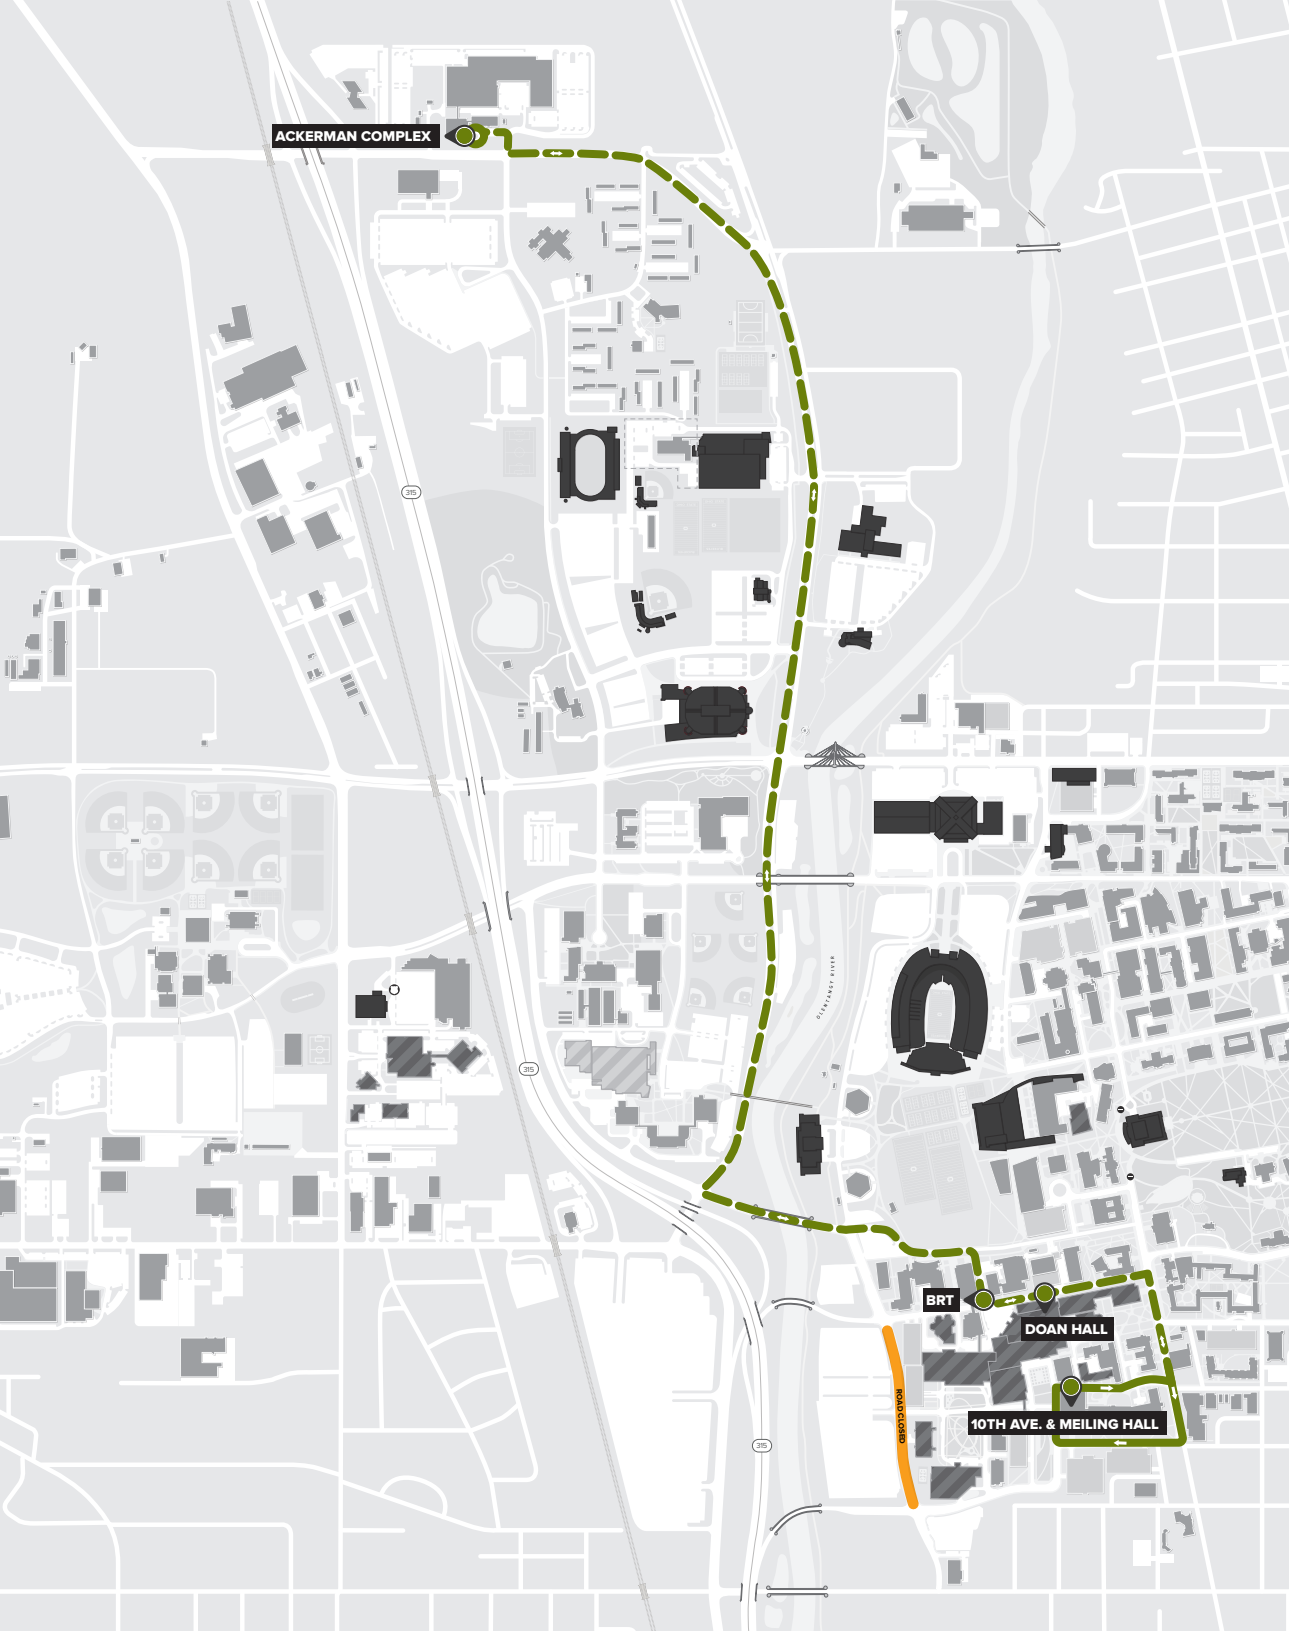

2017 – 2018 SERVICE HOURS AND FREQUENCIES

ACK

ACKERMAN SHUTTLE

REGULAR WEEKDAY

Monday - Friday service. No weekend service.

5AM – 6:30AM	6:30AM – 6:30PM	6:30PM – MIDNIGHT
—	15MIN	—

SUMMER SERVICE

Weekday service only. No weekend service.

5AM – 6:30AM	6:30AM – 6:30PM	6:30PM – MIDNIGHT
—	15MIN	—

BREAK SERVICE

Weekday service only. No weekend service.

5AM – 6:30AM	6:30AM – 6:30PM	6:30PM – MIDNIGHT
—	15MIN	—

Information current as of 05/29/18. Subject to change without notice.
Updates posted at ttm.osu.edu.