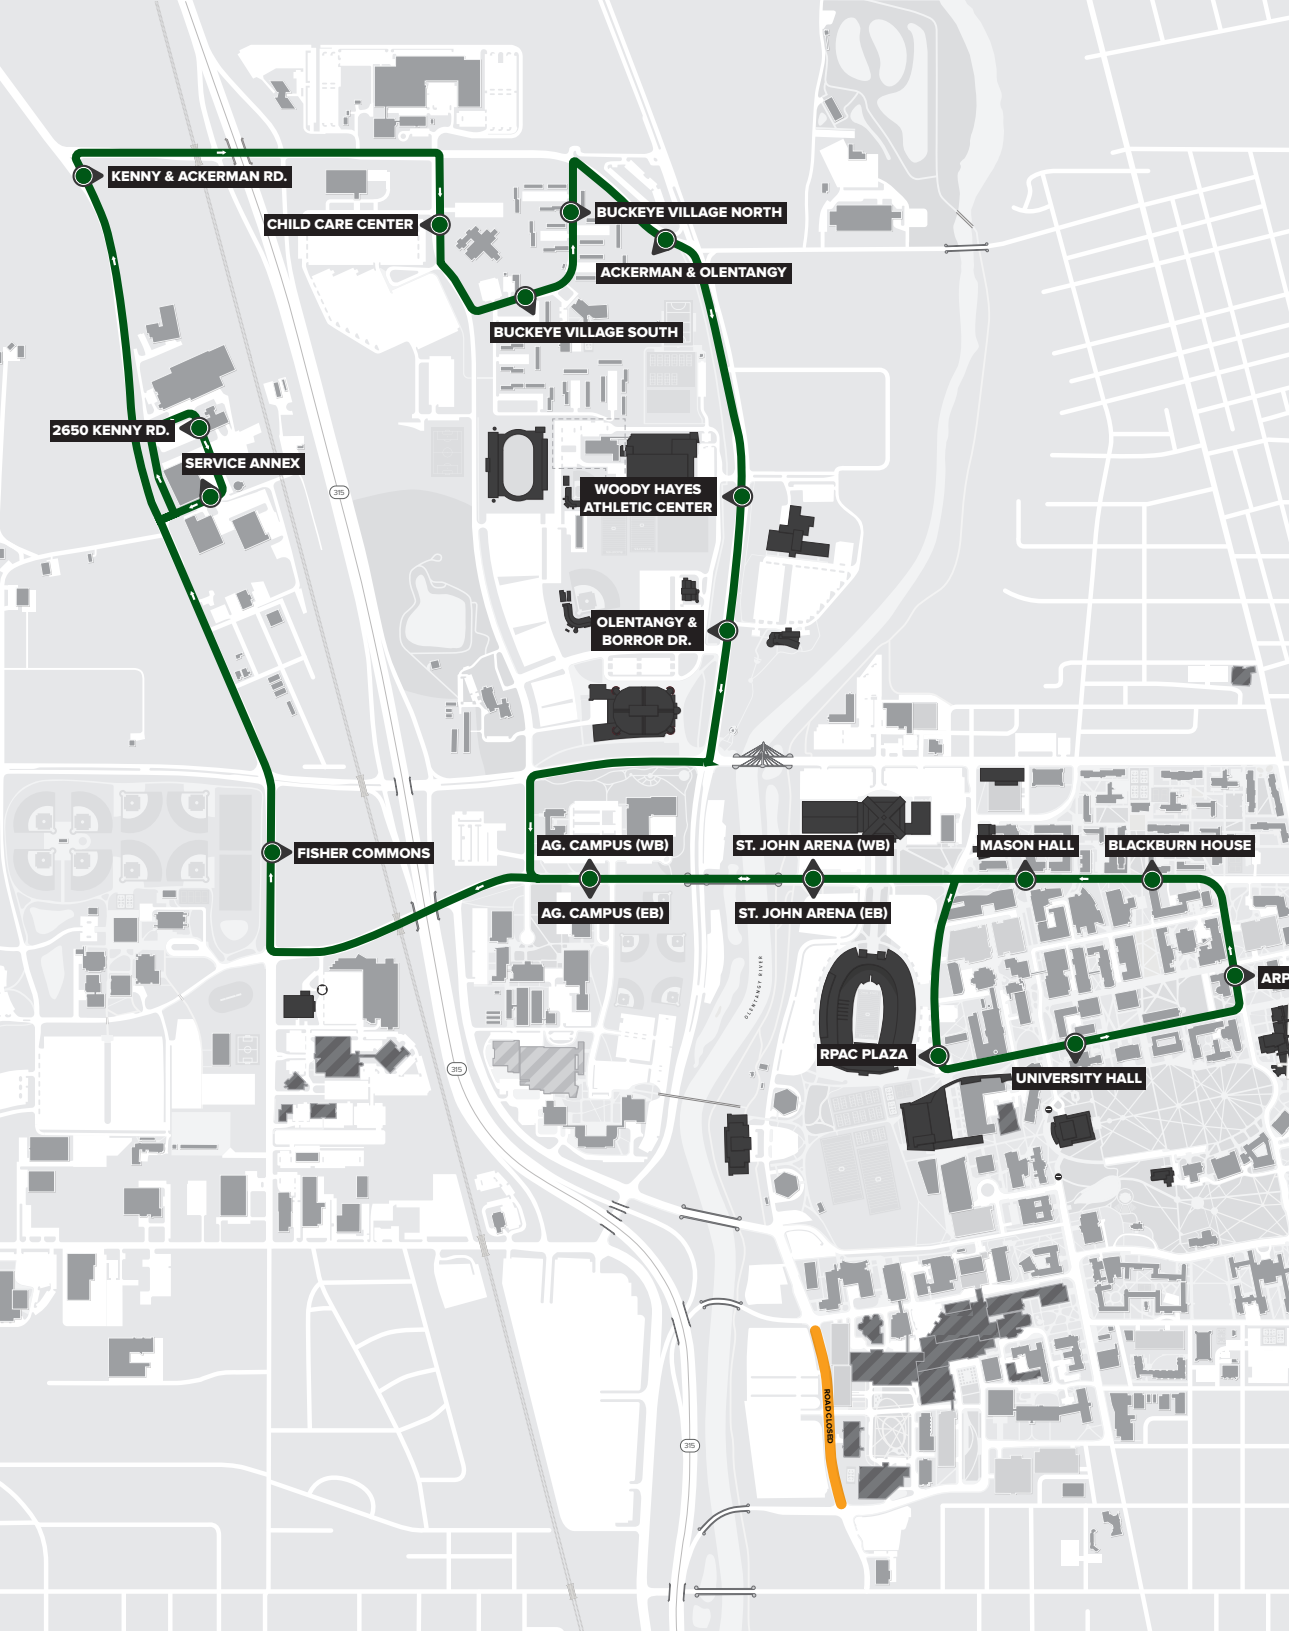

2017 – 2018 SERVICE HOURS AND FREQUENCIES

BV BUCKEYE VILLAGE

REGULAR WEEKDAY

Monday - Friday service. *Route service ends at 10 p.m.

5AM – 7AM	7AM – 6PM	6PM – 8PM	8PM – MIDNIGHT
—	18MIN	18MIN	30MIN*

REGULAR WEEKEND

Monday - Friday service. **Route service starts at 8 a.m.

5AM – 7AM	7AM – 6PM	6PM – 8PM	8PM – MIDNIGHT
—	30MIN**	30MIN	—

SUMMER SERVICE

Weekday service only. No weekend service.

5AM – 7AM	7AM – 7PM	7PM – 10PM	10PM – MIDNIGHT
—	30MIN	—	—

BREAK SERVICE

Weekday service only. No weekend service.

5AM – 7AM	7AM – 7PM	7PM – 10PM	10PM – MIDNIGHT
—	30MIN	—	—

Information current as of 09/26/17. Subject to change without notice.
Updates posted at ttm.osu.edu.