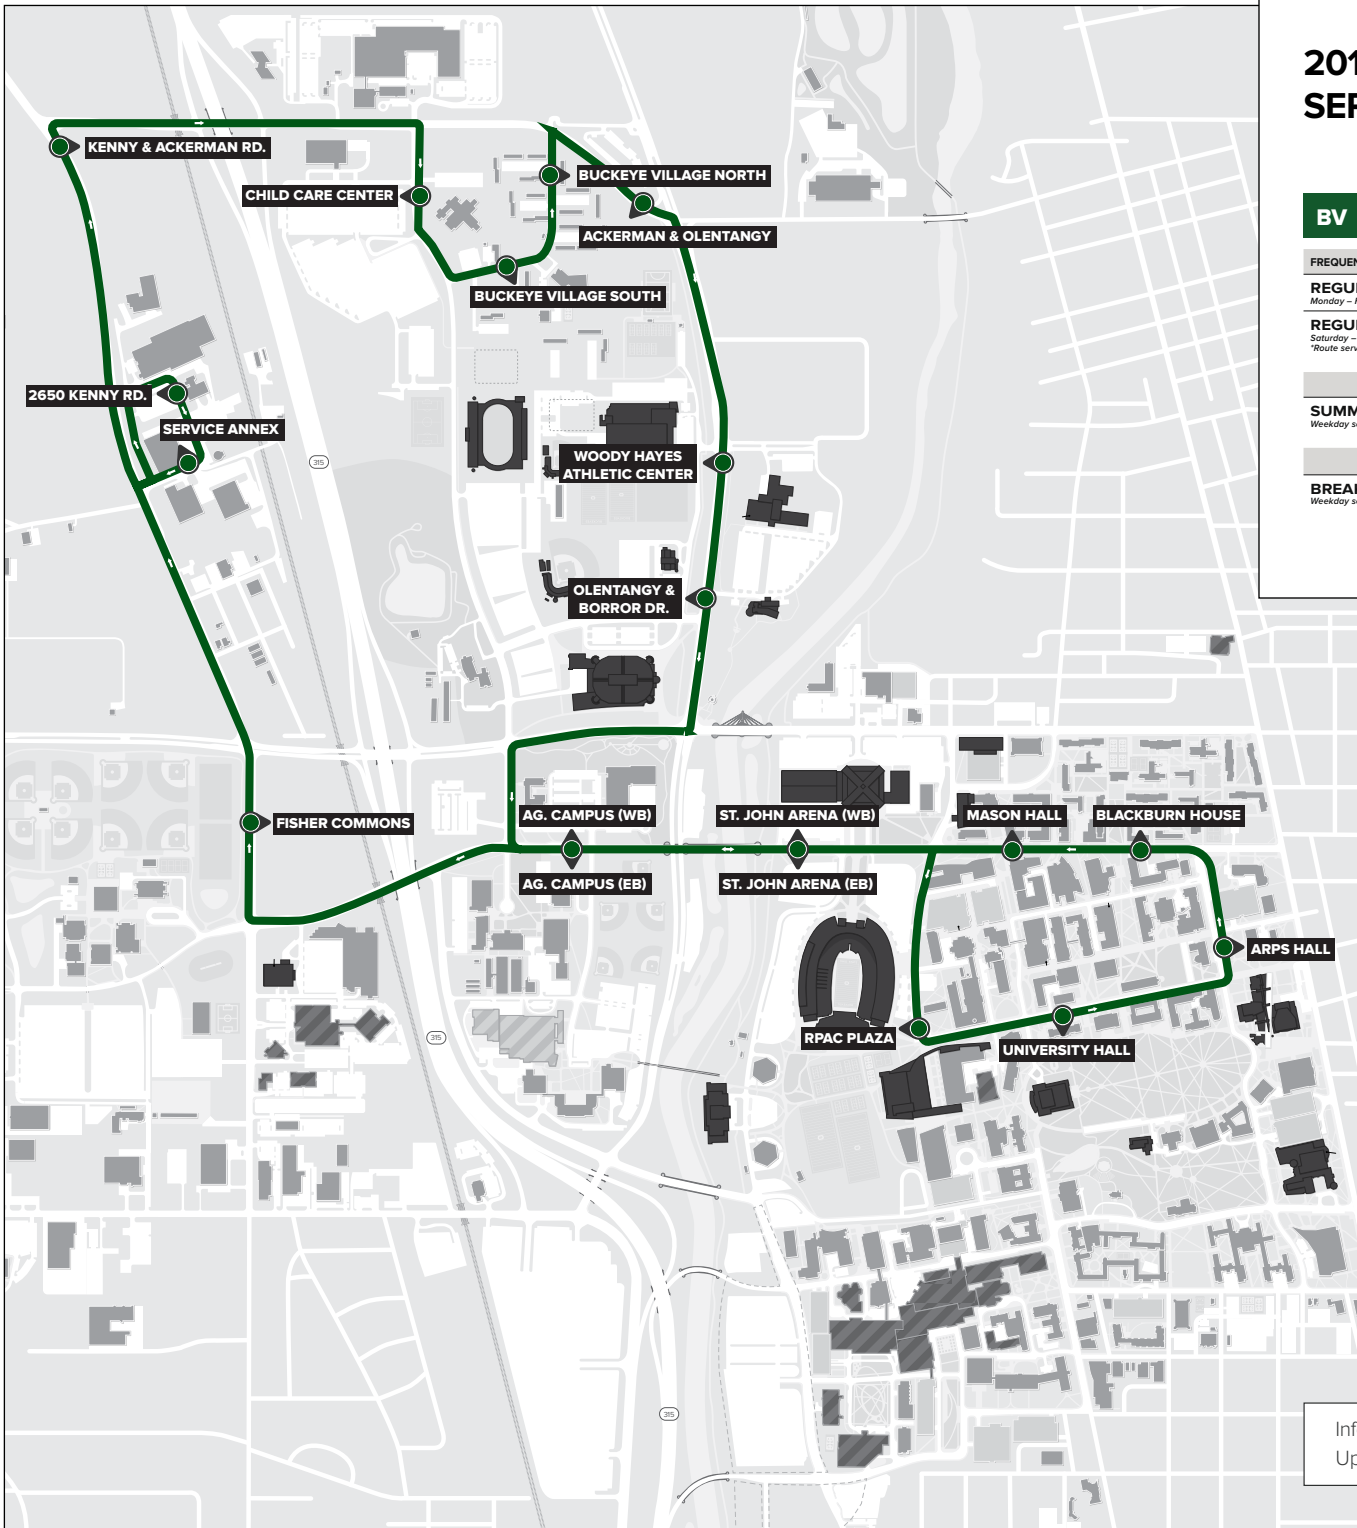

2018 – 2019 SERVICE HOURS AND FREQUENCIES

BV BUCKEYE VILLAGE

FREQUENCY	5AM – 7AM	7AM – 6PM	6PM – 8PM	8PM – 10PM
REGULAR WEEKDAY <i>Monday – Friday service.</i>	—	18MIN	18MIN	30MIN
REGULAR WEEKEND <i>Saturday – Sunday service.</i> <i>*Route service starts at 8 a.m.</i>	—	30MIN*	30MIN	—
	5AM – 7AM	7AM – 7PM	7PM – 10PM	10PM – MIDNIGHT
SUMMER SERVICE <i>Weekday service only. No weekend service.</i>	—	30MIN	—	—
	5AM – 7AM	7AM – 7PM	7PM – 10PM	10PM – MIDNIGHT
BREAK SERVICE <i>Weekday service only. No weekend service.</i>	—	30MIN	—	—

Information current as of 08/14/18. Subject to change without notice.
Updates posted at ttm.osu.edu.