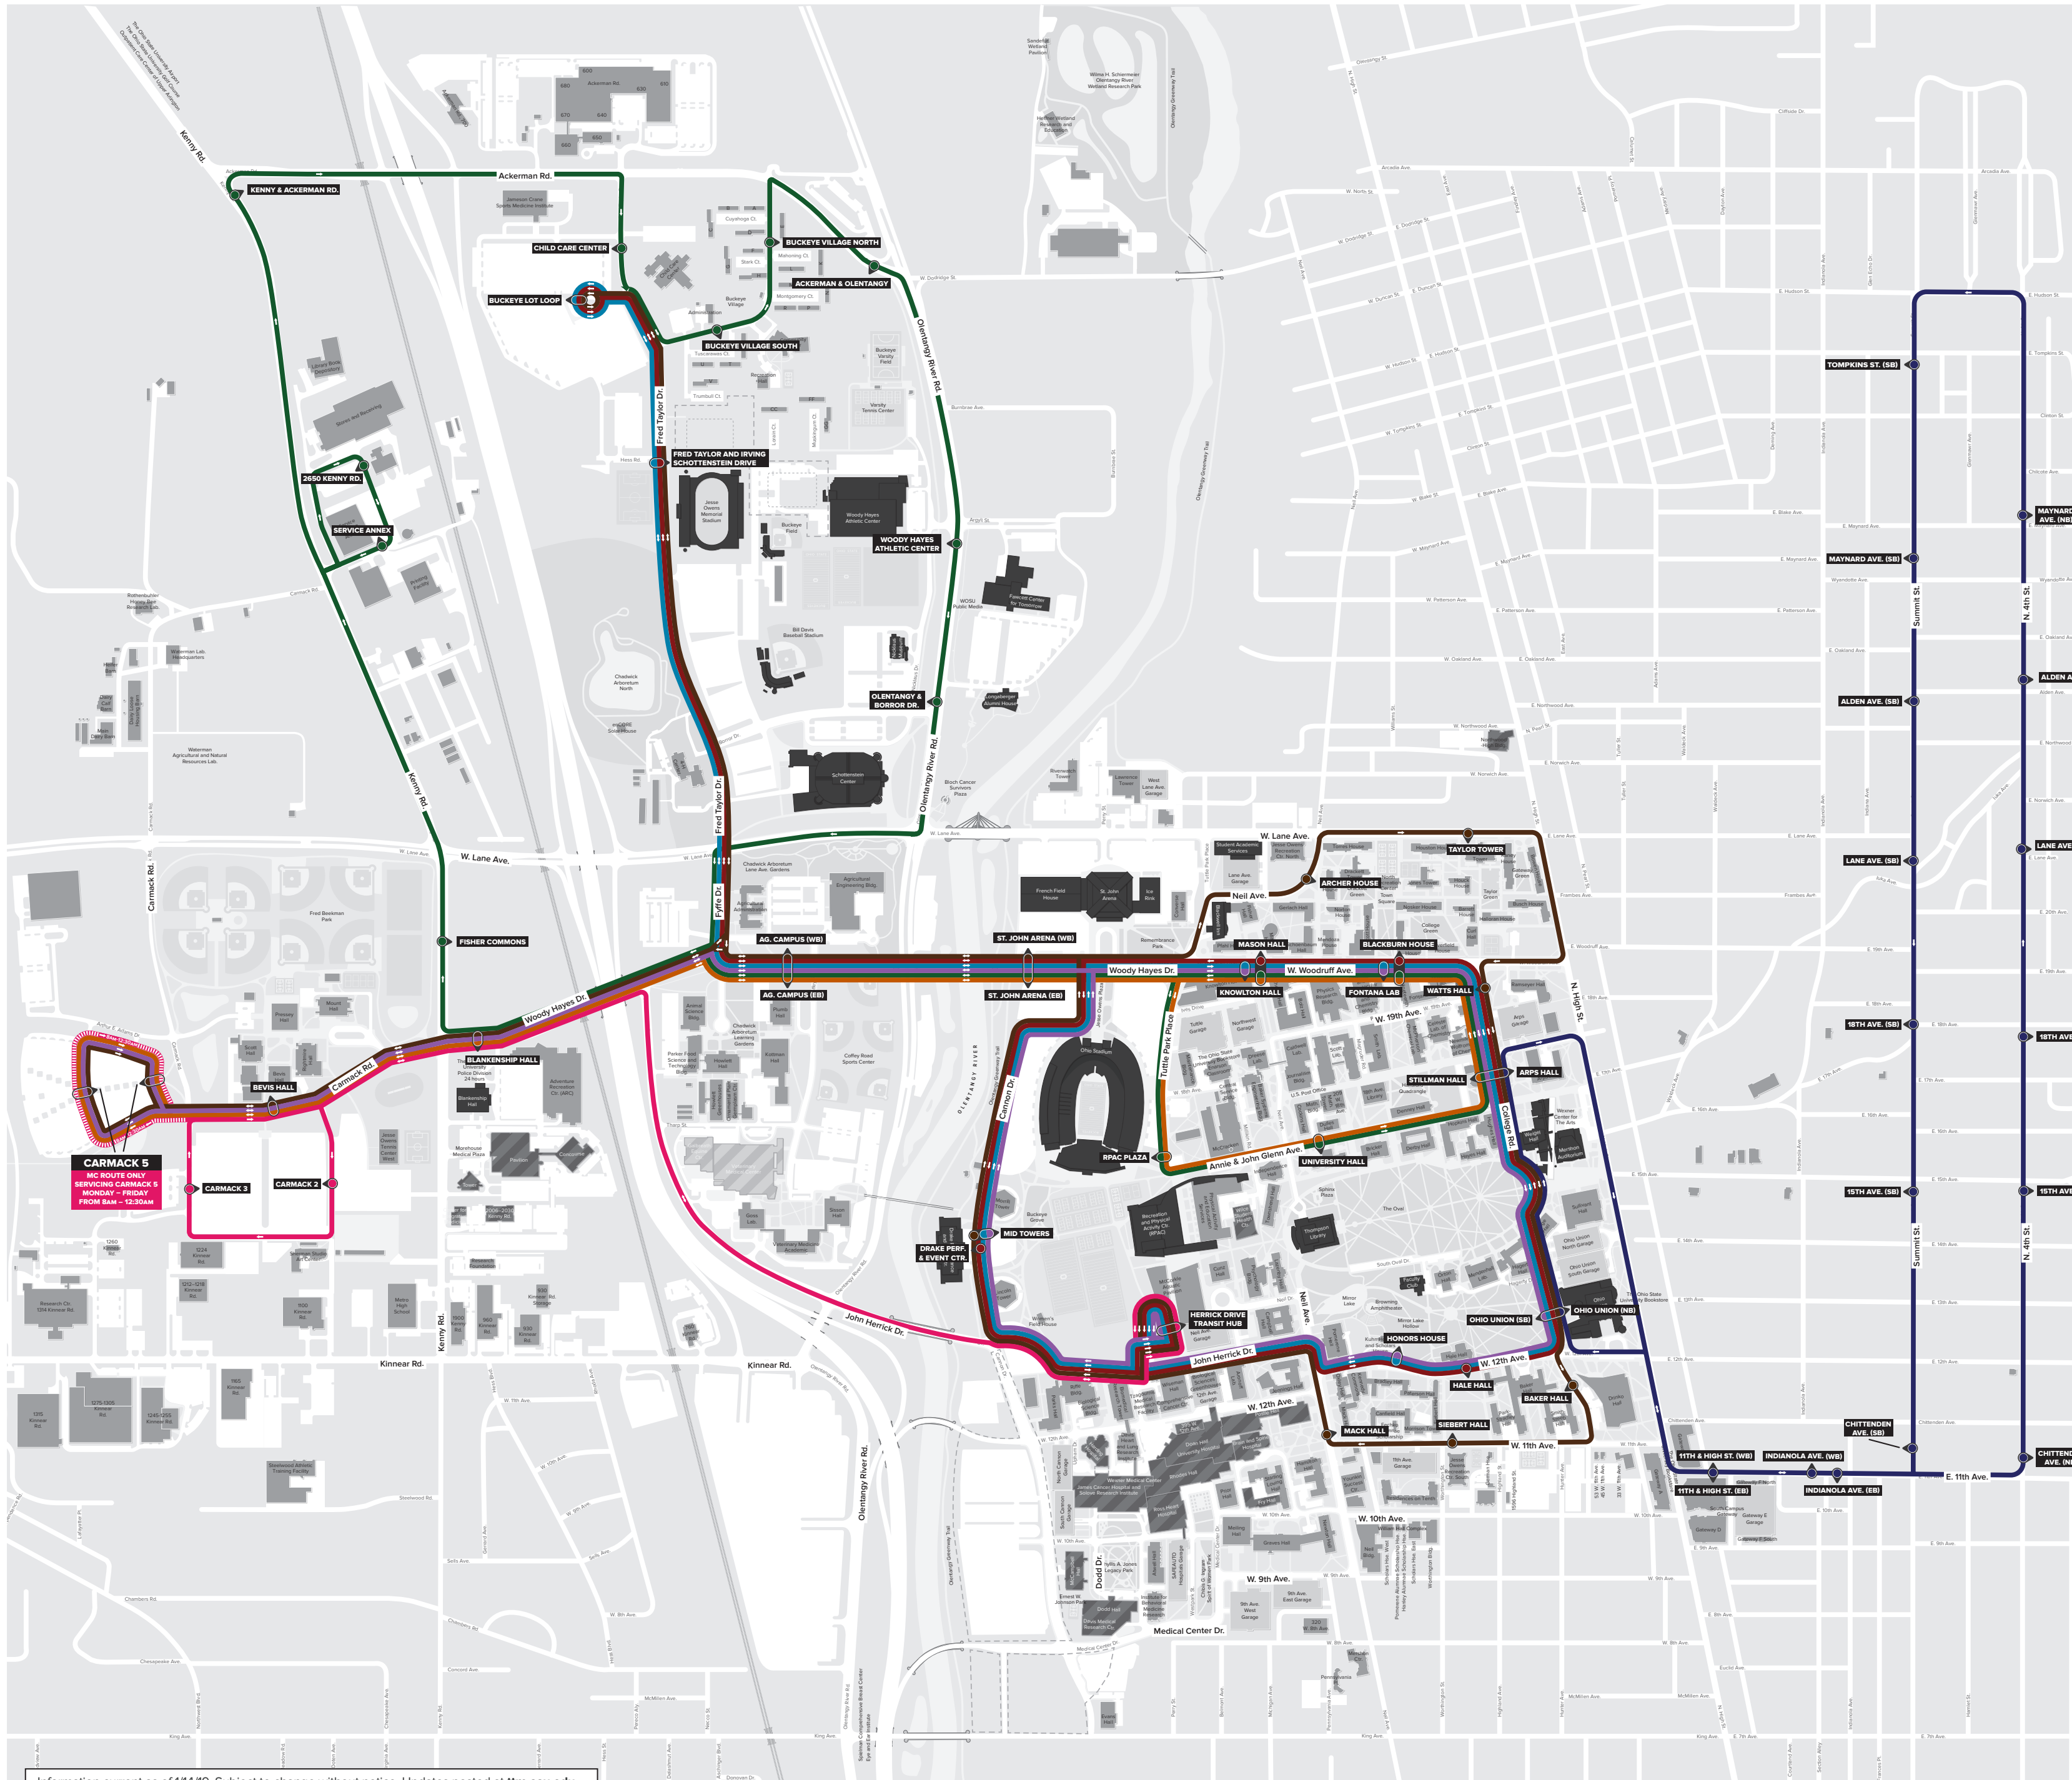

CAMPUS AREA BUS SERVICE

2018 – 2019 SERVICE HOURS AND FREQUENCIES

NE NORTH EXPRESS

FREQUENCY	5AM – 7AM	7AM – 6PM	6PM – 8PM	8PM – MIDNIGHT
REGULAR WEEKDAY Monday - Friday service. No weekend service. No Summer or Break service.	—	6MIN	—	—

CLN CAMPUS LOOP NORTH

FREQUENCY	5AM – 7AM	7AM – 6PM	6PM – 8PM	8PM – MIDNIGHT
REGULAR WEEKDAY Monday - Friday service. No weekend service.	—	7MIN	10MIN	15MIN

FREQUENCY	5AM – 7AM	7AM – 7PM	7PM – 10PM	10PM – MIDNIGHT
SUMMER SERVICE Weekday service only. No weekend service.	—	11MIN	—	—

FREQUENCY	5AM – 7AM	7AM – 7PM	7PM – 10PM	10PM – MIDNIGHT
BREAK SERVICE Weekday service only. No weekend service.	—	15MIN	—	—

CLS CAMPUS LOOP SOUTH

FREQUENCY	5AM – 7AM	7AM – 6PM	6PM – 8PM	8PM – MIDNIGHT
REGULAR WEEKDAY Monday - Friday service. No weekend service.	30MIN	7MIN	10MIN	15MIN

FREQUENCY	5AM – 7AM	7AM – 7PM	7PM – 10PM	10PM – MIDNIGHT
SUMMER SERVICE Weekday service only. No weekend service.	30MIN	11MIN	—	—

FREQUENCY	5AM – 7AM	7AM – 7PM	7PM – 10PM	10PM – MIDNIGHT
BREAK SERVICE Weekday service only. No weekend service.	30MIN	15MIN	—	—

BV BUCKEYE VILLAGE

FREQUENCY	5AM – 7AM	7AM – 6PM	6PM – 8PM	8PM – 10PM
REGULAR WEEKDAY Monday - Friday service.	—	18MIN	18MIN	30MIN

FREQUENCY	5AM – 7AM	7AM – 7PM	7PM – 10PM	10PM – MIDNIGHT
SUMMER SERVICE Weekday service only. No weekend service.	—	30MIN	—	—

FREQUENCY	5AM – 7AM	7AM – 7PM	7PM – 10PM	10PM – MIDNIGHT
BREAK SERVICE Weekday service only. No weekend service.	—	30MIN	—	—

ER EAST RESIDENTIAL

FREQUENCY	5AM – 7AM	7AM – 6PM	6PM – 8PM	8PM – MIDNIGHT
REGULAR WEEKDAY Monday - Friday service. No weekend service.	—	10MIN	15MIN	30MIN

FREQUENCY	5AM – 7AM	7AM – 7PM	7PM – 10PM	10PM – MIDNIGHT
SUMMER SERVICE Weekday service only. No weekend service.	—	30MIN	—	—

FREQUENCY	5AM – 7AM	7AM – 7PM	7PM – 10PM	10PM – MIDNIGHT
BREAK SERVICE Weekday service only. No weekend service.	—	30MIN	—	—

WC WEST CAMPUS

FREQUENCY	5AM – 7AM	7AM – 6PM	6PM – 8PM	8PM – MIDNIGHT
REGULAR WEEKDAY Monday - Friday service. No weekend service.	30MIN	15MIN	15MIN	30MIN

FREQUENCY	5AM – 7AM	7AM – 7PM	7PM – 10PM	10PM – MIDNIGHT
SUMMER SERVICE Weekday service only. No weekend service.	—	30MIN	—	—

FREQUENCY	5AM – 7AM	7AM – 7PM	7PM – 10PM	10PM – MIDNIGHT
BREAK SERVICE Weekday service only. No weekend service.	—	30MIN	—	—

OW OVERNIGHT & WEEKEND

FREQUENCY	MIDNIGHT – 5AM	5AM – MIDNIGHT
REGULAR WEEKDAY Monday - Friday service. No Summer or Break service.	40MIN	—

FREQUENCY	MIDNIGHT – NOON	NOON – MIDNIGHT
REGULAR WEEKEND Saturday - Sunday service. No Summer or Break service.	40MIN	20MIN

MC MED CENTER EXPRESS

FREQUENCY	8PM – 10PM	10PM – MIDNIGHT	MIDNIGHT – 12:30AM	12:30AM – 5AM
	10MIN	3MIN	10MIN	ON DEMAND

OVERNIGHT ON DEMAND SERVICE 12:30AM – 5AM

To request overnight on-demand service, please call 614-293-8669 or use the call buttons located at the main entrances of Medical Center buildings and by the elevators of all patient and visitor garages.

Information current as of 1/14/19. Subject to change without notice. Updates posted at ttm.osu.edu.