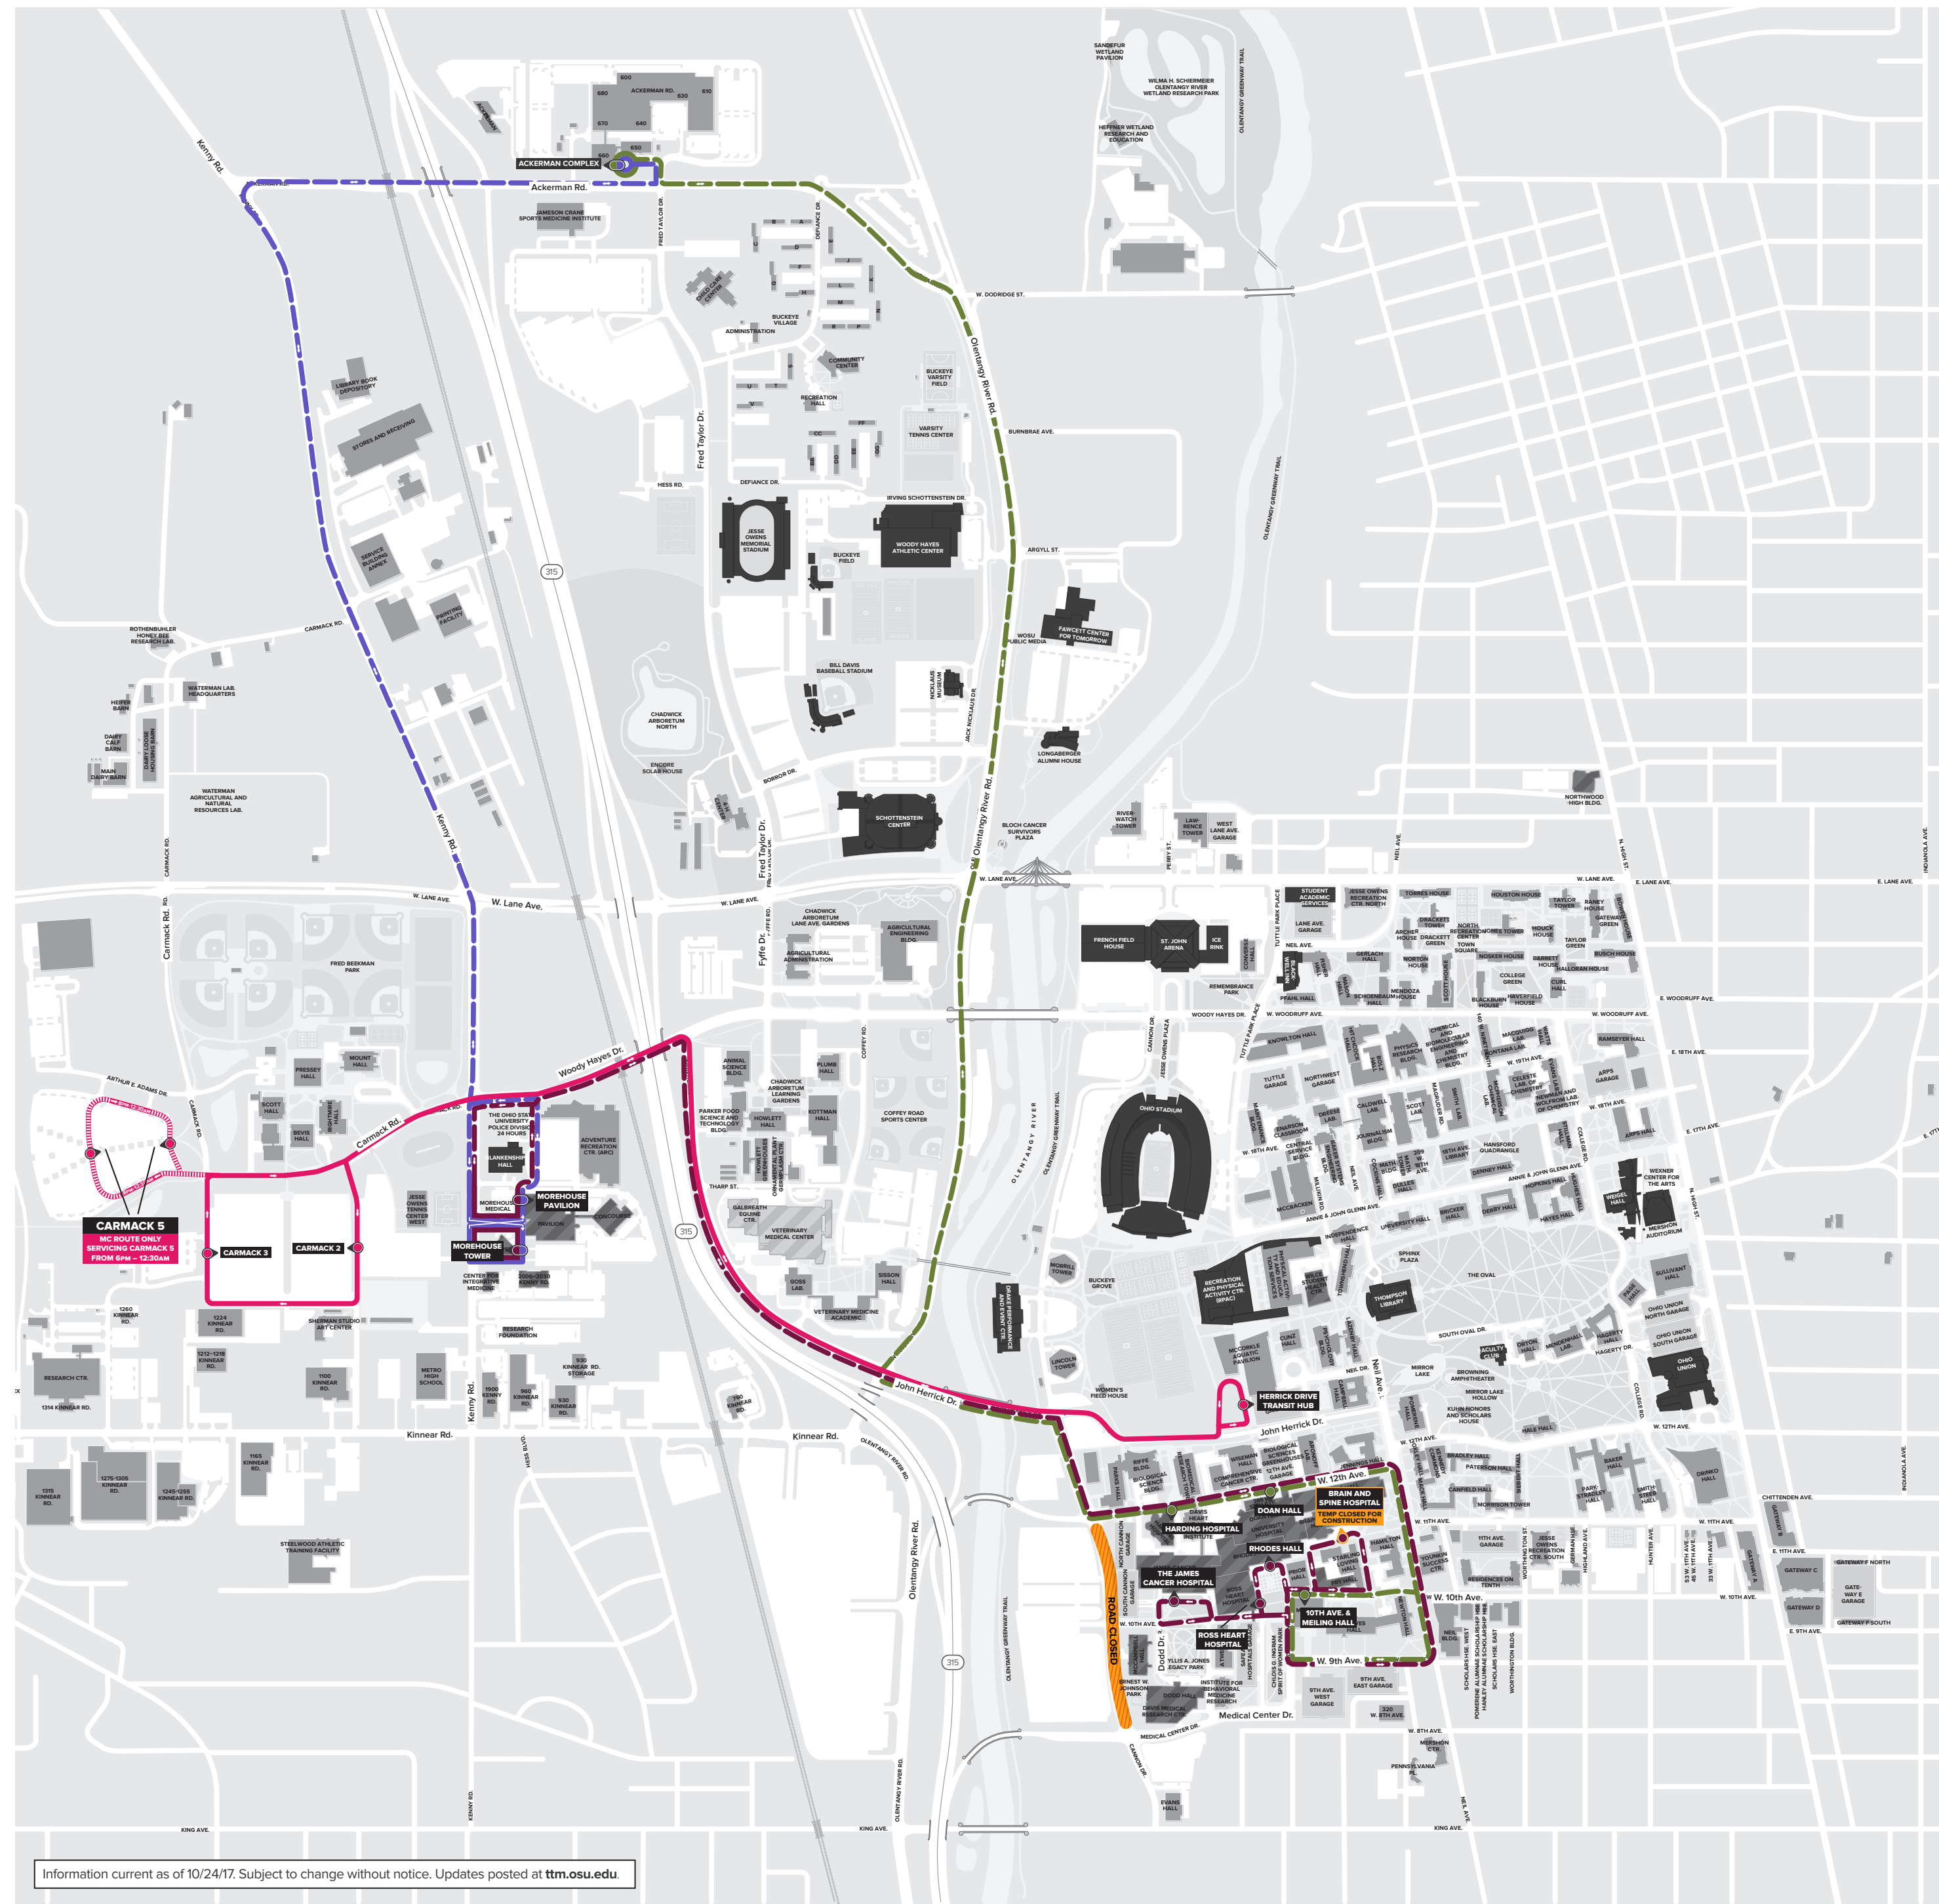

MED CENTER ROUTE & SHUTTLE SERVICE

2017 – 2018 SERVICE HOURS AND FREQUENCIES

MC MED CENTER EXPRESS

FREQUENCY	5AM – 6AM	6AM – 8AM	8AM – 2PM	2PM – 8PM
EVERYDAY <small>Including weekdays, weekends, summer service, breaks service, & university holidays.</small>	10MIN	3MIN	10MIN	3MIN
	8PM – 10PM	10PM – MIDNIGHT	MIDNIGHT – 12:30AM	12:30AM – 5AM
	10MIN	3MIN	10MIN	ON DEMAND

ACK ACKERMAN SHUTTLE

FREQUENCY	5AM – 6:30AM	6:30AM – 6:30PM	6:30PM – 8PM	8PM – MIDNIGHT
REGULAR WEEKDAY <small>Monday – Friday service. No weekend service.</small>	—	15MIN	—	—
	5AM – 6:30AM	6:30AM – 6:30PM	6:30PM – 8PM	8PM – MIDNIGHT
SUMMER SERVICE <small>Weekday service only. No weekend service.</small>	—	15MIN	—	—
	5AM – 6:30AM	6:30AM – 6:30PM	6:30PM – 8PM	8PM – MIDNIGHT
BREAK SERVICE <small>Weekday service only. No weekend service.</small>	—	15MIN	—	—

MM MOREHOUSE TO MED CENTER SHUTTLE

FREQUENCY	5AM – 7AM	7AM – 6PM	6PM – 8PM	8PM – MIDNIGHT
REGULAR WEEKDAY <small>Monday – Friday service. No weekend service.</small>	—	25MIN	—	—
	5AM – 7AM	7AM – 6PM	6PM – 8PM	8PM – MIDNIGHT
SUMMER SERVICE <small>Weekday service only. No weekend service.</small>	—	25MIN	—	—
	5AM – 7AM	7AM – 6PM	6PM – 8PM	8PM – MIDNIGHT
BREAK SERVICE <small>Weekday service only. No weekend service.</small>	—	25MIN	—	—

MA MOREHOUSE TO ACKERMAN SHUTTLE

FREQUENCY	5AM – 7AM	7AM – 6PM	6PM – 8PM	8PM – MIDNIGHT
REGULAR WEEKDAY <small>Monday – Friday service. No weekend service.</small>	—	20MIN	—	—
	5AM – 7AM	7AM – 6PM	6PM – 8PM	8PM – MIDNIGHT
SUMMER SERVICE <small>Weekday service only. No weekend service.</small>	—	20MIN	—	—
	5AM – 7AM	7AM – 6PM	6PM – 8PM	8PM – MIDNIGHT
BREAK SERVICE <small>Weekday service only. No weekend service.</small>	—	20MIN	—	—