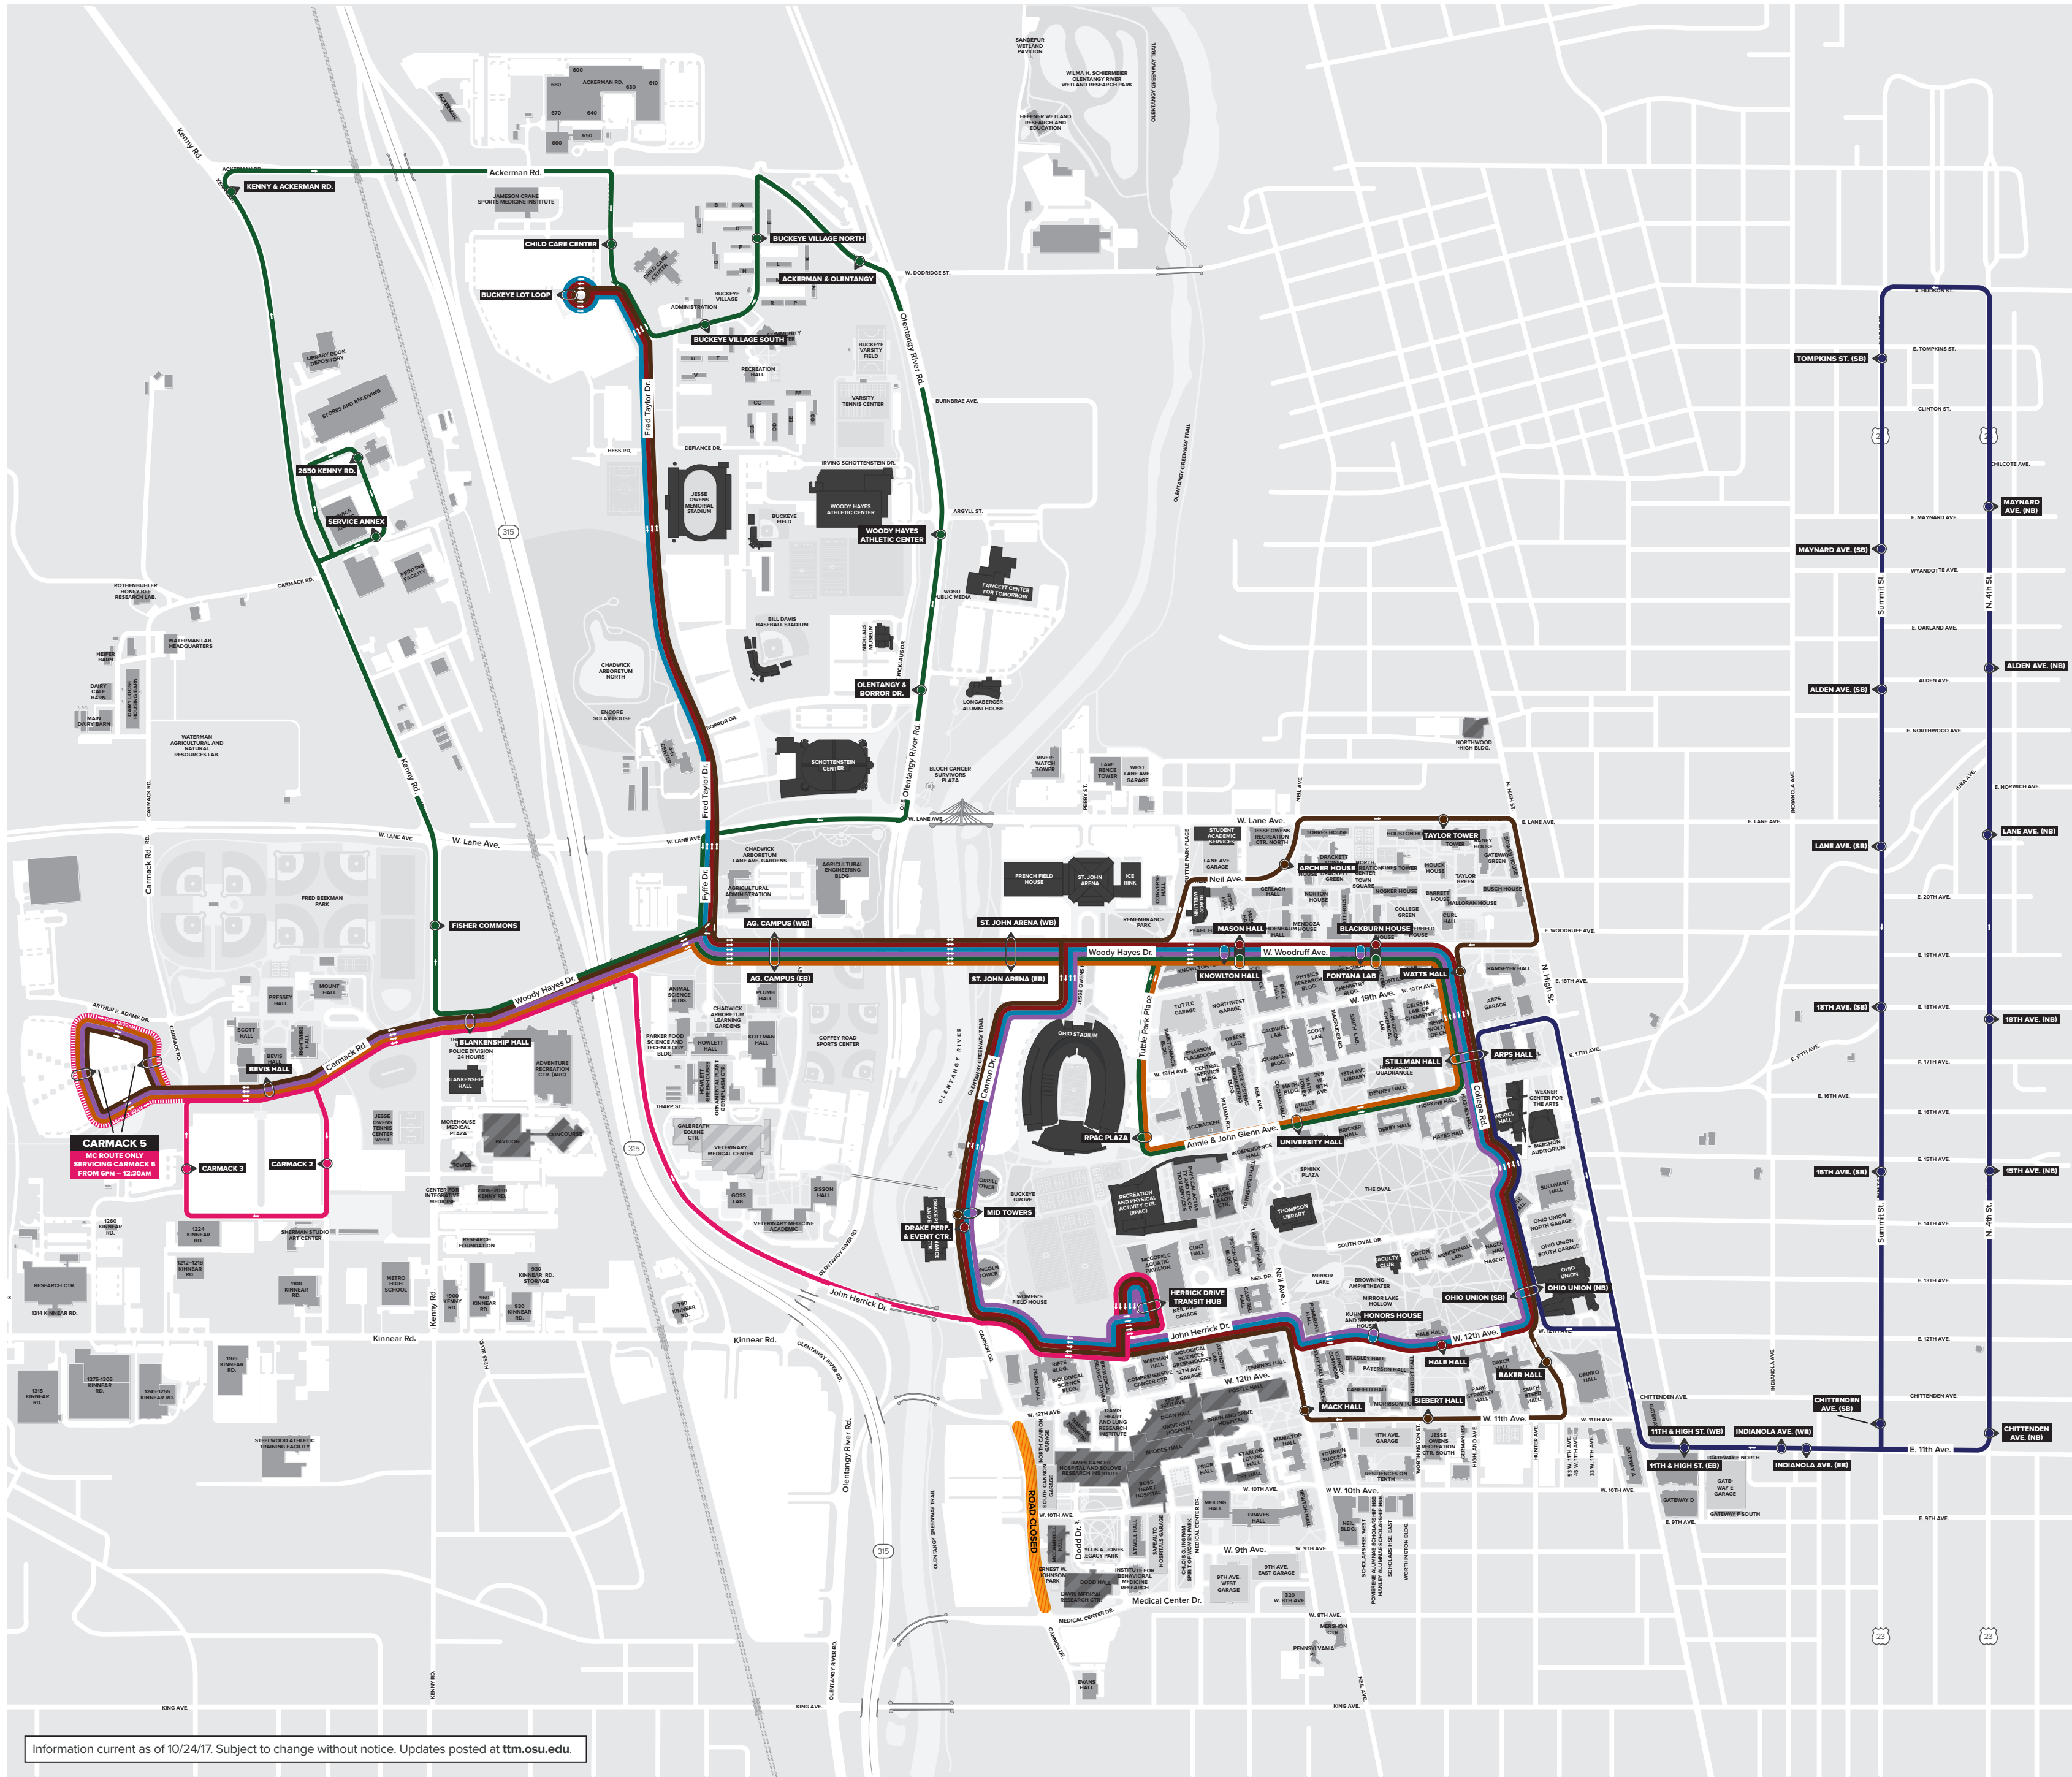

CAMPUS AREA BUS SERVICE

2017 – 2018 SERVICE HOURS AND FREQUENCIES

NE NORTH EXPRESS

FREQUENCY	5AM – 7AM	7AM – 6PM	6PM – 8PM	8PM – MIDNIGHT
REGULAR WEEKDAY Monday - Friday service. No weekend service. No Summer or Break service.	—	6MIN	—	—

CLN CAMPUS LOOP NORTH

FREQUENCY	5AM – 7AM	7AM – 6PM	6PM – 8PM	8PM – MIDNIGHT
REGULAR WEEKDAY Monday - Friday service. No weekend service.	—	7MIN	10MIN	15MIN

SUMMER SERVICE Weekday service only. No weekend service.	5AM – 7AM	7AM – 7PM	7PM – 10PM	10PM – MIDNIGHT
—	—	11MIN	—	—

BREAK SERVICE Weekday service only. No weekend service.	5AM – 7AM	7AM – 7PM	7PM – 10PM	10PM – MIDNIGHT
—	—	15MIN	—	—

CLS CAMPUS LOOP SOUTH

FREQUENCY	5AM – 7AM	7AM – 6PM	6PM – 8PM	8PM – MIDNIGHT
REGULAR WEEKDAY Monday - Friday service. No weekend service.	30MIN	7MIN	10MIN	15MIN

SUMMER SERVICE Weekday service only. No weekend service.	5AM – 7AM	7AM – 7PM	7PM – 10PM	10PM – MIDNIGHT
—	—	11MIN	—	—

BREAK SERVICE Weekday service only. No weekend service.	5AM – 7AM	7AM – 7PM	7PM – 10PM	10PM – MIDNIGHT
—	—	30MIN	15MIN	—

BV BUCKEYE VILLAGE

FREQUENCY	5AM – 7AM	7AM – 6PM	6PM – 8PM	8PM – 10PM
REGULAR WEEKDAY Monday - Friday service.	—	18MIN	18MIN	30MIN

REGULAR WEEKEND Saturday - Sunday service. No Summer or Break service. *Bike service starts at 8 a.m.	5AM – 7AM	7AM – 7PM	7PM – 10PM	10PM – MIDNIGHT
—	—	30MIN*	30MIN	—

SUMMER SERVICE Weekday service only. No weekend service.	5AM – 7AM	7AM – 7PM	7PM – 10PM	10PM – MIDNIGHT
—	—	30MIN	—	—

BREAK SERVICE Weekday service only. No weekend service.	5AM – 7AM	7AM – 7PM	7PM – 10PM	10PM – MIDNIGHT
—	—	30MIN	—	—

ER EAST RESIDENTIAL

FREQUENCY	5AM – 7AM	7AM – 6PM	6PM – 8PM	8PM – MIDNIGHT
REGULAR WEEKDAY Monday - Friday service. No weekend service.	—	11MIN	15MIN	30MIN

SUMMER SERVICE Weekday service only. No weekend service.	5AM – 7AM	7AM – 7PM	7PM – 10PM	10PM – MIDNIGHT
—	—	30MIN	—	—

BREAK SERVICE Weekday service only. No weekend service.	5AM – 7AM	7AM – 7PM	7PM – 10PM	10PM – MIDNIGHT
—	—	30MIN	—	—

WC WEST CAMPUS

FREQUENCY	5AM – 7AM	7AM – 6PM	6PM – 8PM	8PM – MIDNIGHT
REGULAR WEEKDAY Monday - Friday service. No weekend service.	30MIN	15MIN	30MIN	30MIN

SUMMER SERVICE Weekday service only. No weekend service.	5AM – 7AM	7AM – 7PM	7PM – 10PM	10PM – MIDNIGHT
—	—	30MIN	—	—

BREAK SERVICE Weekday service only. No weekend service.	5AM – 7AM	7AM – 7PM	7PM – 10PM	10PM – MIDNIGHT
—	—	30MIN	—	—

OW OVERNIGHT & WEEKEND

FREQUENCY	MIDNIGHT – 5AM	5AM – MIDNIGHT
REGULAR WEEKDAY Monday - Friday service. No Summer or Break service.	40MIN	—

REGULAR WEEKEND Saturday - Sunday service. No Summer or Break service.	MIDNIGHT – NOON	NOON – MIDNIGHT
—	40MIN	20MIN

MC MED CENTER EXPRESS

	8PM – 10PM	10PM – MIDNIGHT	MIDNIGHT – 12:30AM	12:30AM – 5AM
—	10MIN	3MIN	10MIN	ON DEMAND

ON DEMAND SERVICE: 12:30AM – 5AM
To request on-demand service, please call 614-293-8669 or use the call buttons located at the main entrances of Medical Center buildings and by the elevators of all patient and visitor garages.