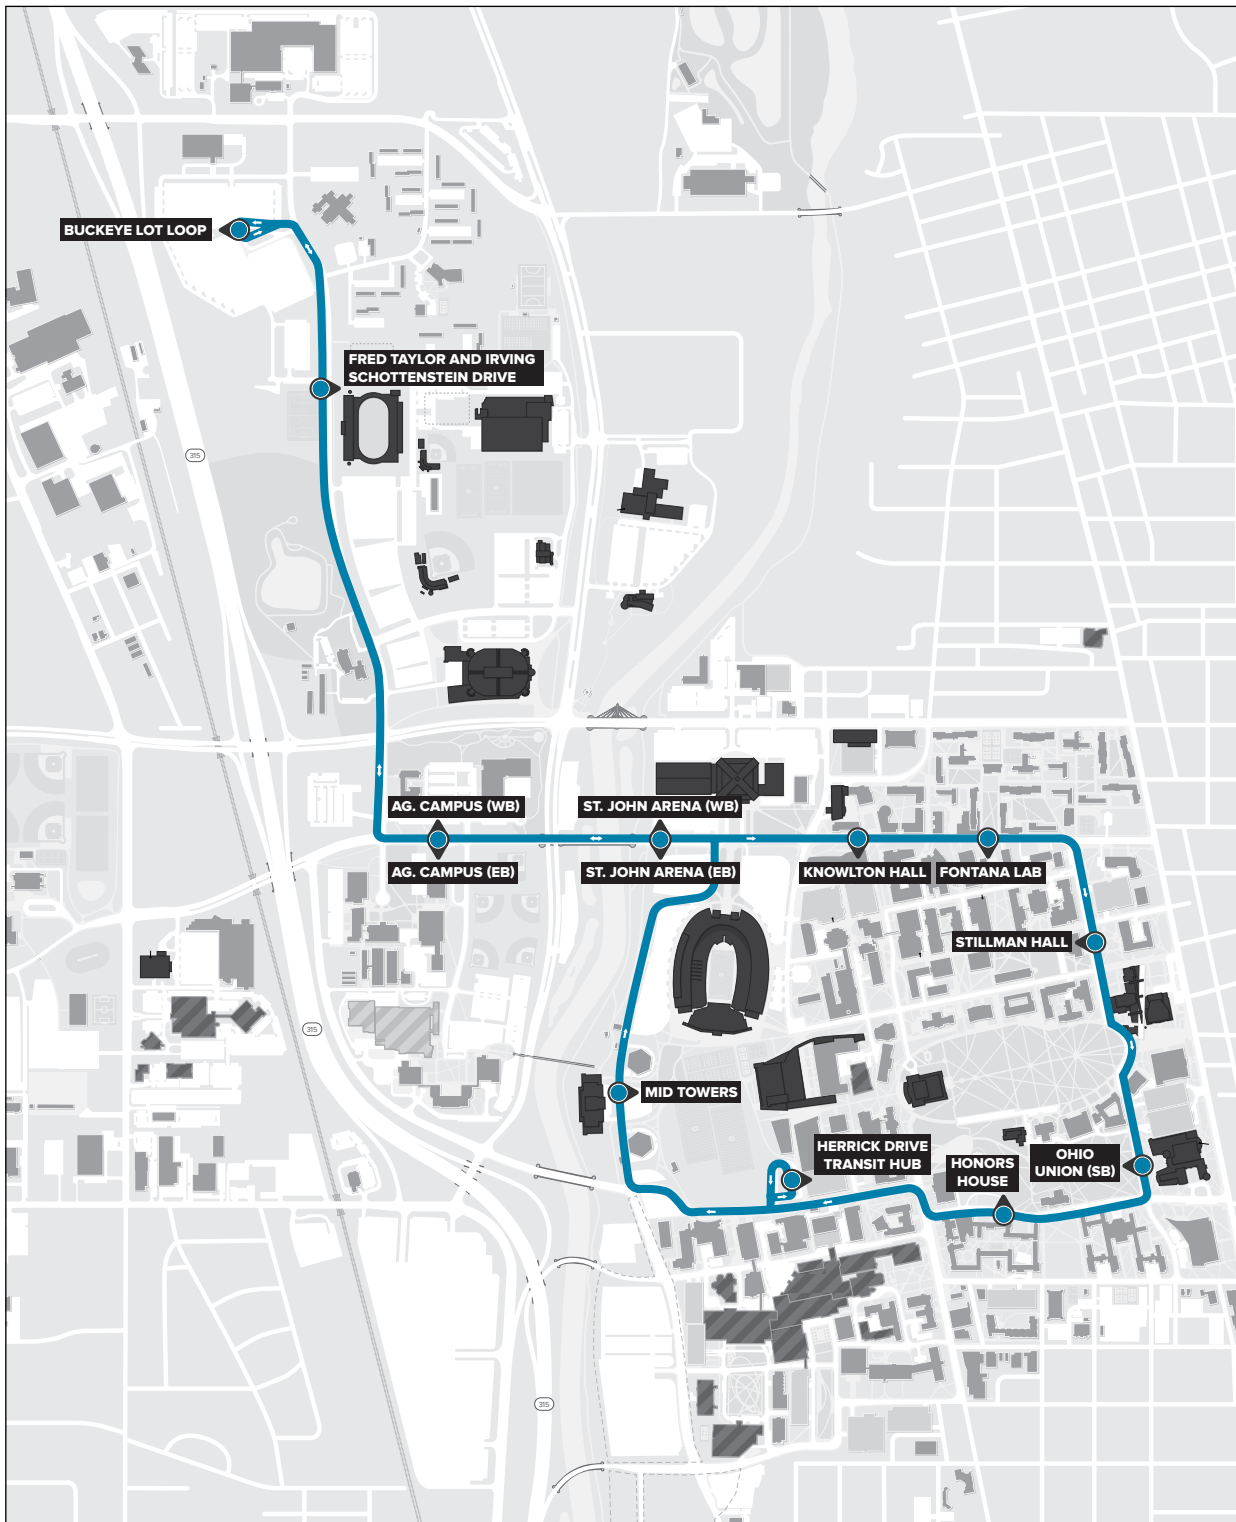

2018 – 2019 SERVICE HOURS AND FREQUENCIES

CLN CAMPUS LOOP NORTH

FREQUENCY	5AM – 7AM	7AM – 6PM	6PM – 8PM	8PM – MIDNIGHT
REGULAR WEEKDAY <i>Monday - Friday service. No weekend service.</i>	—	7MIN	10MIN	15MIN
SUMMER SERVICE <i>Weekday service only. No weekend service.</i>	—	11MIN	—	—
BREAK SERVICE <i>Weekday service only. No weekend service.</i>	—	15MIN	—	—

Information current as of 08/14/18. Subject to change without notice.
Updates posted at ttm.osu.edu.