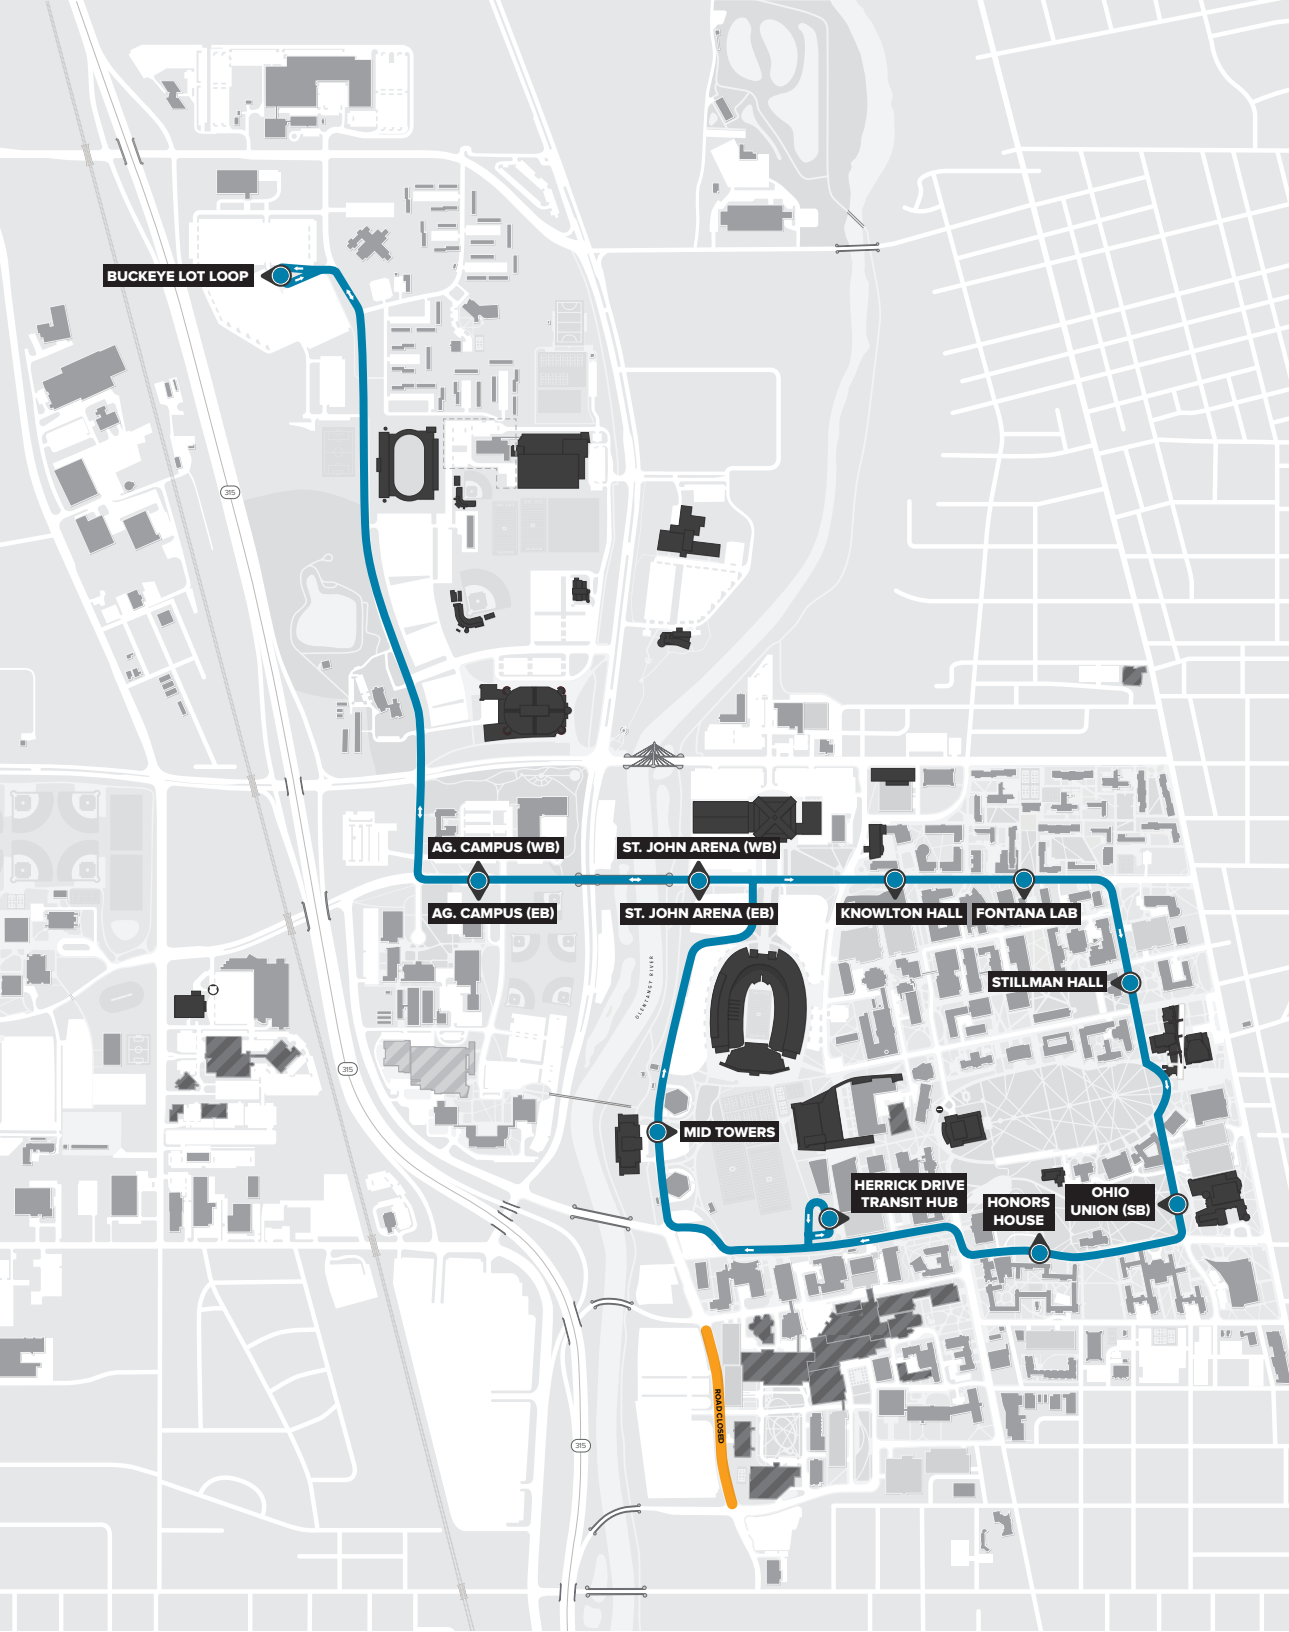

# 2017 – 2018 SERVICE HOURS AND FREQUENCIES

**CLN**

**CAMPUS LOOP NORTH**

## REGULAR WEEKDAY

*Monday - Friday service. No weekend service.*

5AM – 7AM	7AM – 6PM	6PM – 8PM	8PM – MIDNIGHT
—	7MIN	10MIN	15MIN

## SUMMER SERVICE

*Weekday service only. No weekend service.*

5AM – 7AM	7AM – 7PM	7PM – 10PM	10PM – MIDNIGHT
30MIN	11MIN	—	—

## BREAK SERVICE

*Weekday service only. No weekend service.*

5AM – 7AM	7AM – 7PM	7PM – 10PM	10PM – MIDNIGHT
—	15MIN	—	—

Information current as of 06/20/18. Subject to change without notice.  
Updates posted at [ttm.osu.edu](http://ttm.osu.edu).