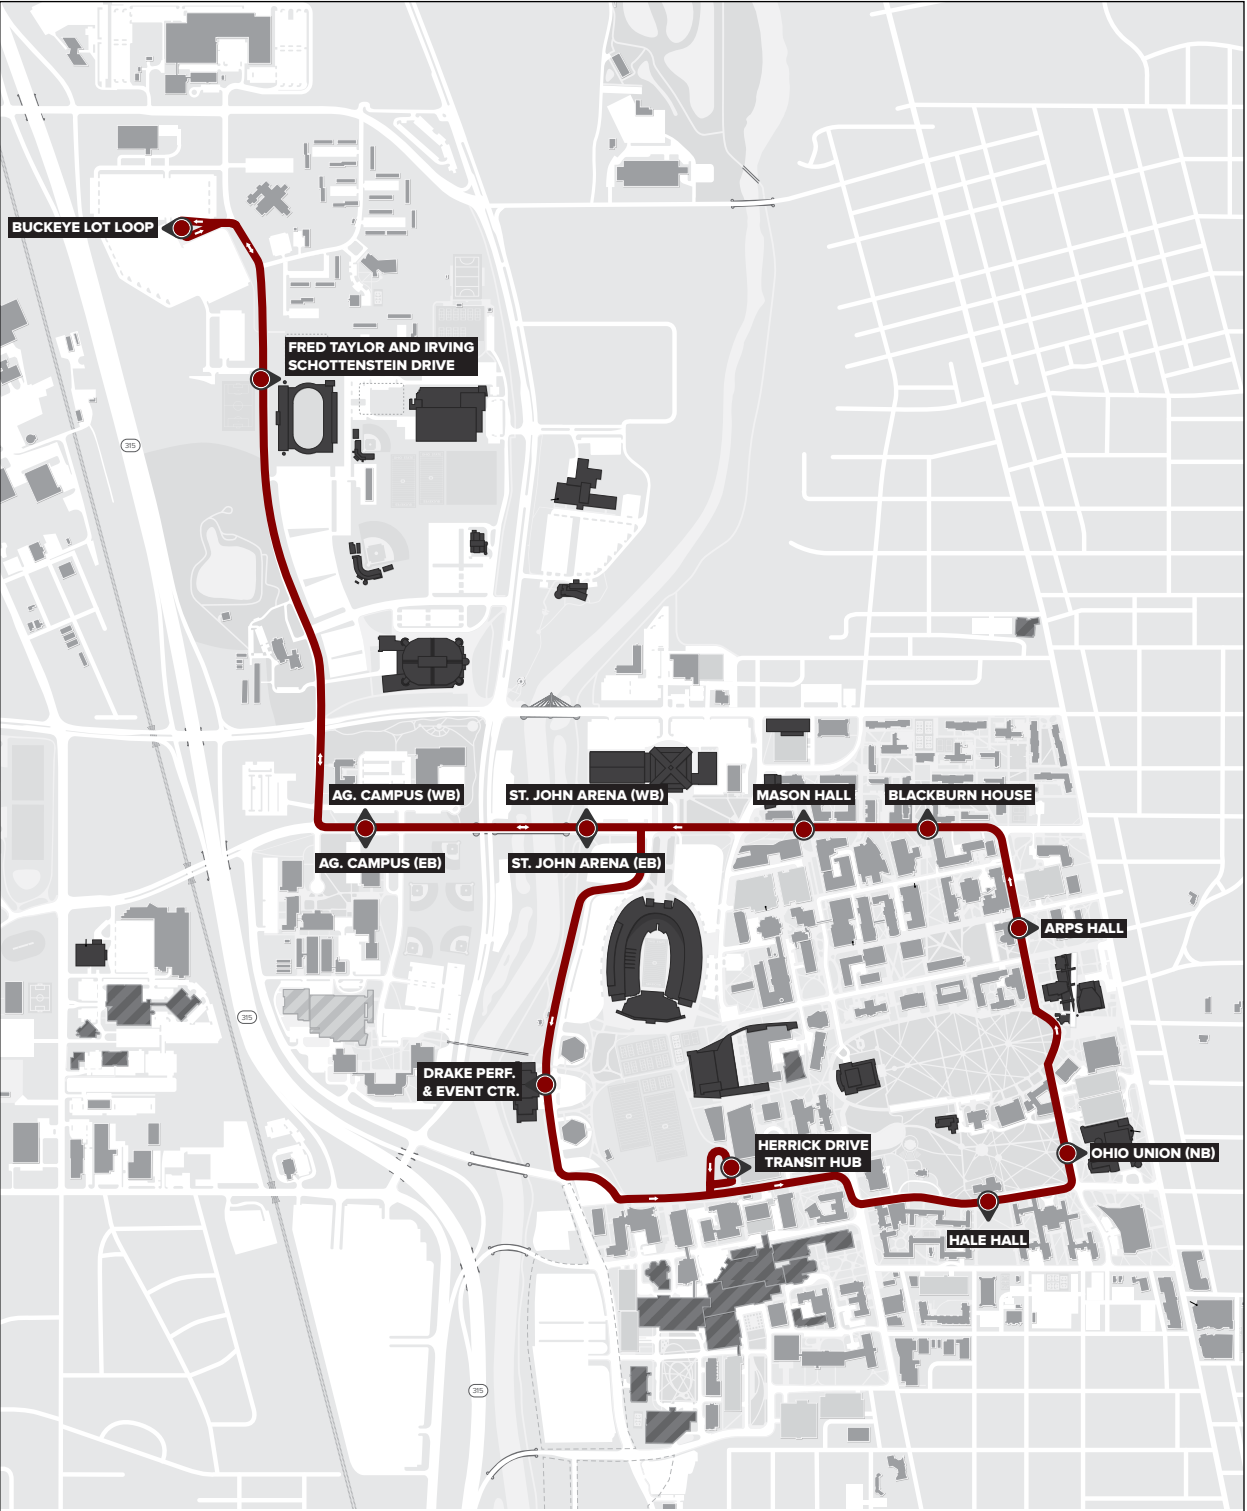

2018 – 2019 SERVICE HOURS AND FREQUENCIES

CLS		CAMPUS LOOP SOUTH			
FREQUENCY	5AM – 7AM	7AM – 6PM	6PM – 8PM	8PM – MIDNIGHT	
REGULAR WEEKDAY <small>Monday – Friday service. No weekend service.</small>	30MIN	7MIN	10MIN	15MIN	
SUMMER SERVICE <small>Weekday service only. No weekend service.</small>	30MIN	11MIN	—	—	
BREAK SERVICE <small>Weekday service only. No weekend service.</small>	30MIN	15MIN	—	—	

Information current as of 08/14/18. Subject to change without notice.
Updates posted at ttm.osu.edu.