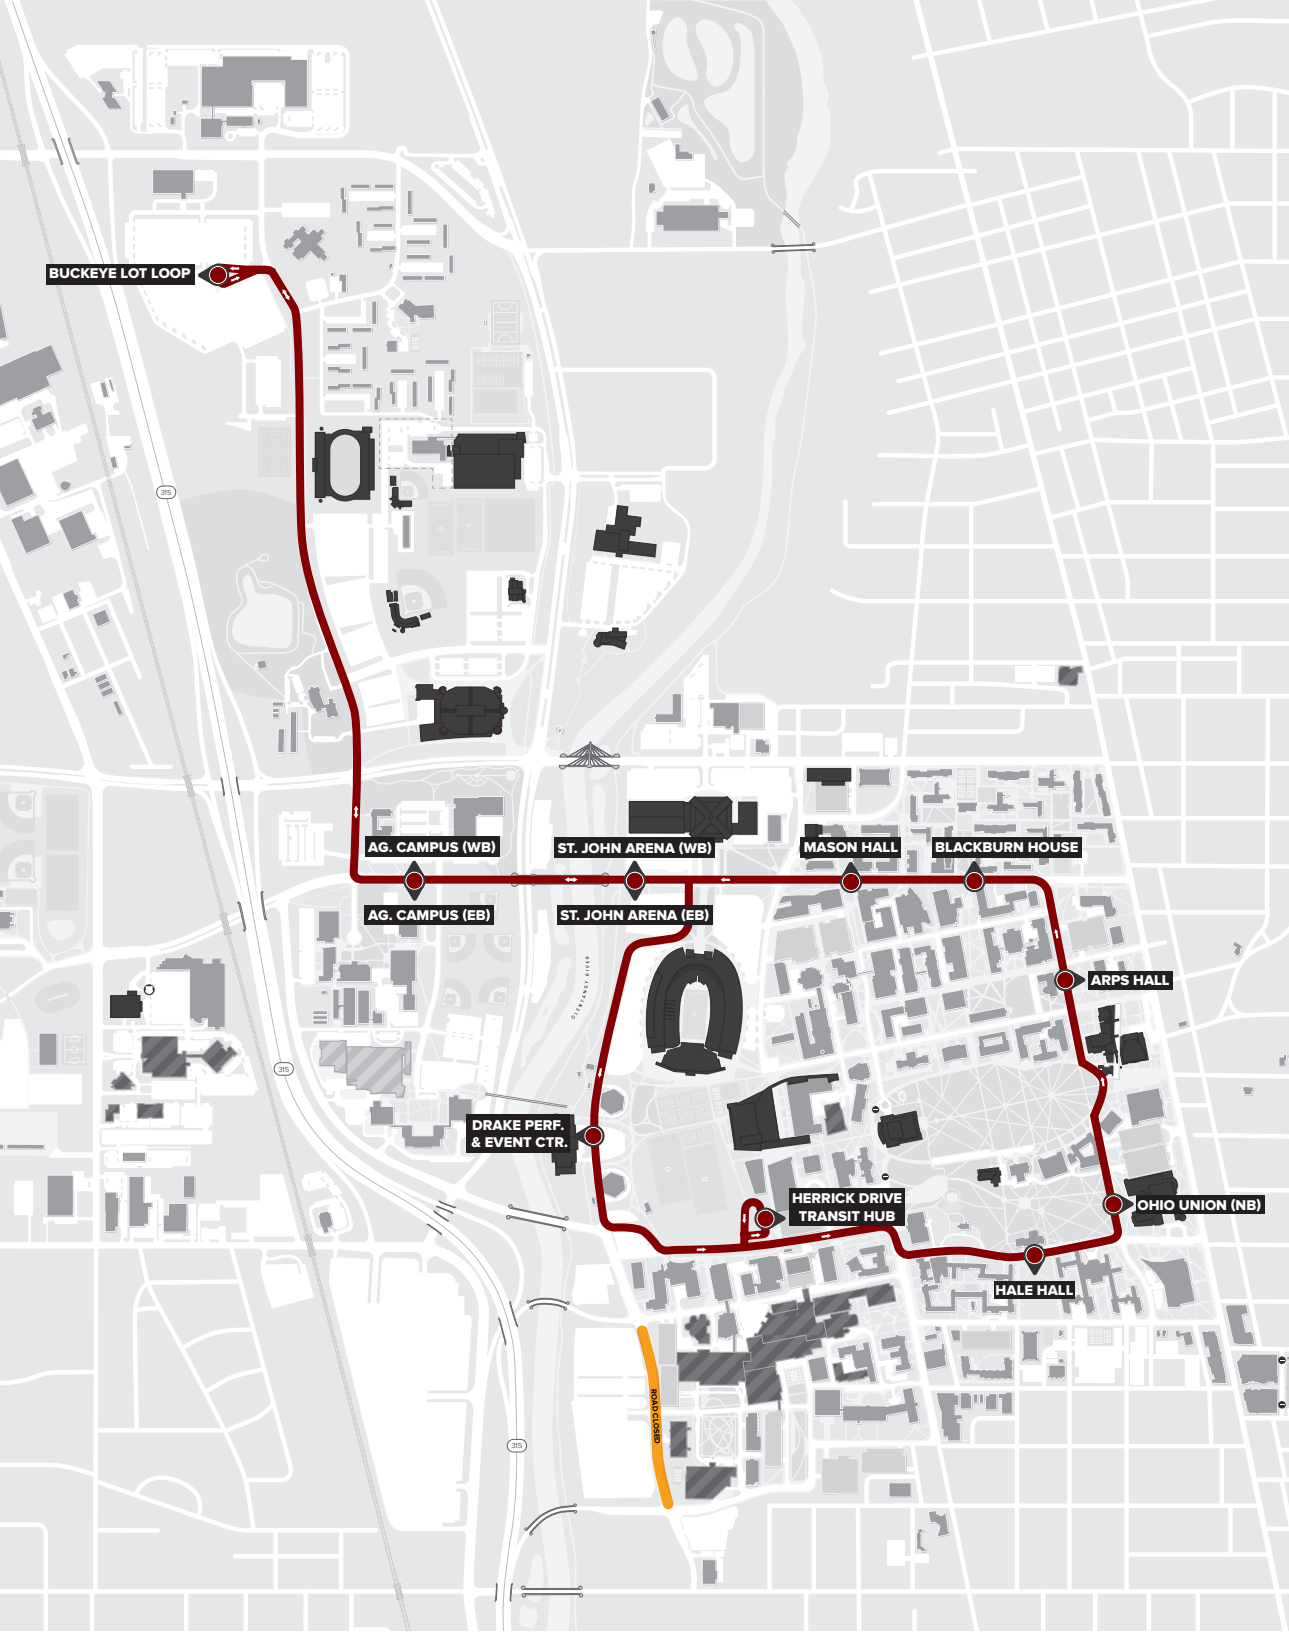

2017 – 2018 SERVICE HOURS AND FREQUENCIES

CLS

CAMPUS LOOP SOUTH

REGULAR WEEKDAY

Monday - Friday service. No weekend service.

5AM – 7AM	7AM – 6PM	6PM – 8PM	8PM – MIDNIGHT
30MIN	7MIN	10MIN	15MIN

SUMMER SERVICE

Weekday service only. No weekend service.

5AM – 7AM	7AM – 7PM	7PM – 10PM	10PM – MIDNIGHT
30MIN	11MIN	—	—

BREAK SERVICE

Weekday service only. No weekend service.

5AM – 7AM	7AM – 7PM	7PM – 10PM	10PM – MIDNIGHT
30MIN	15MIN	—	—