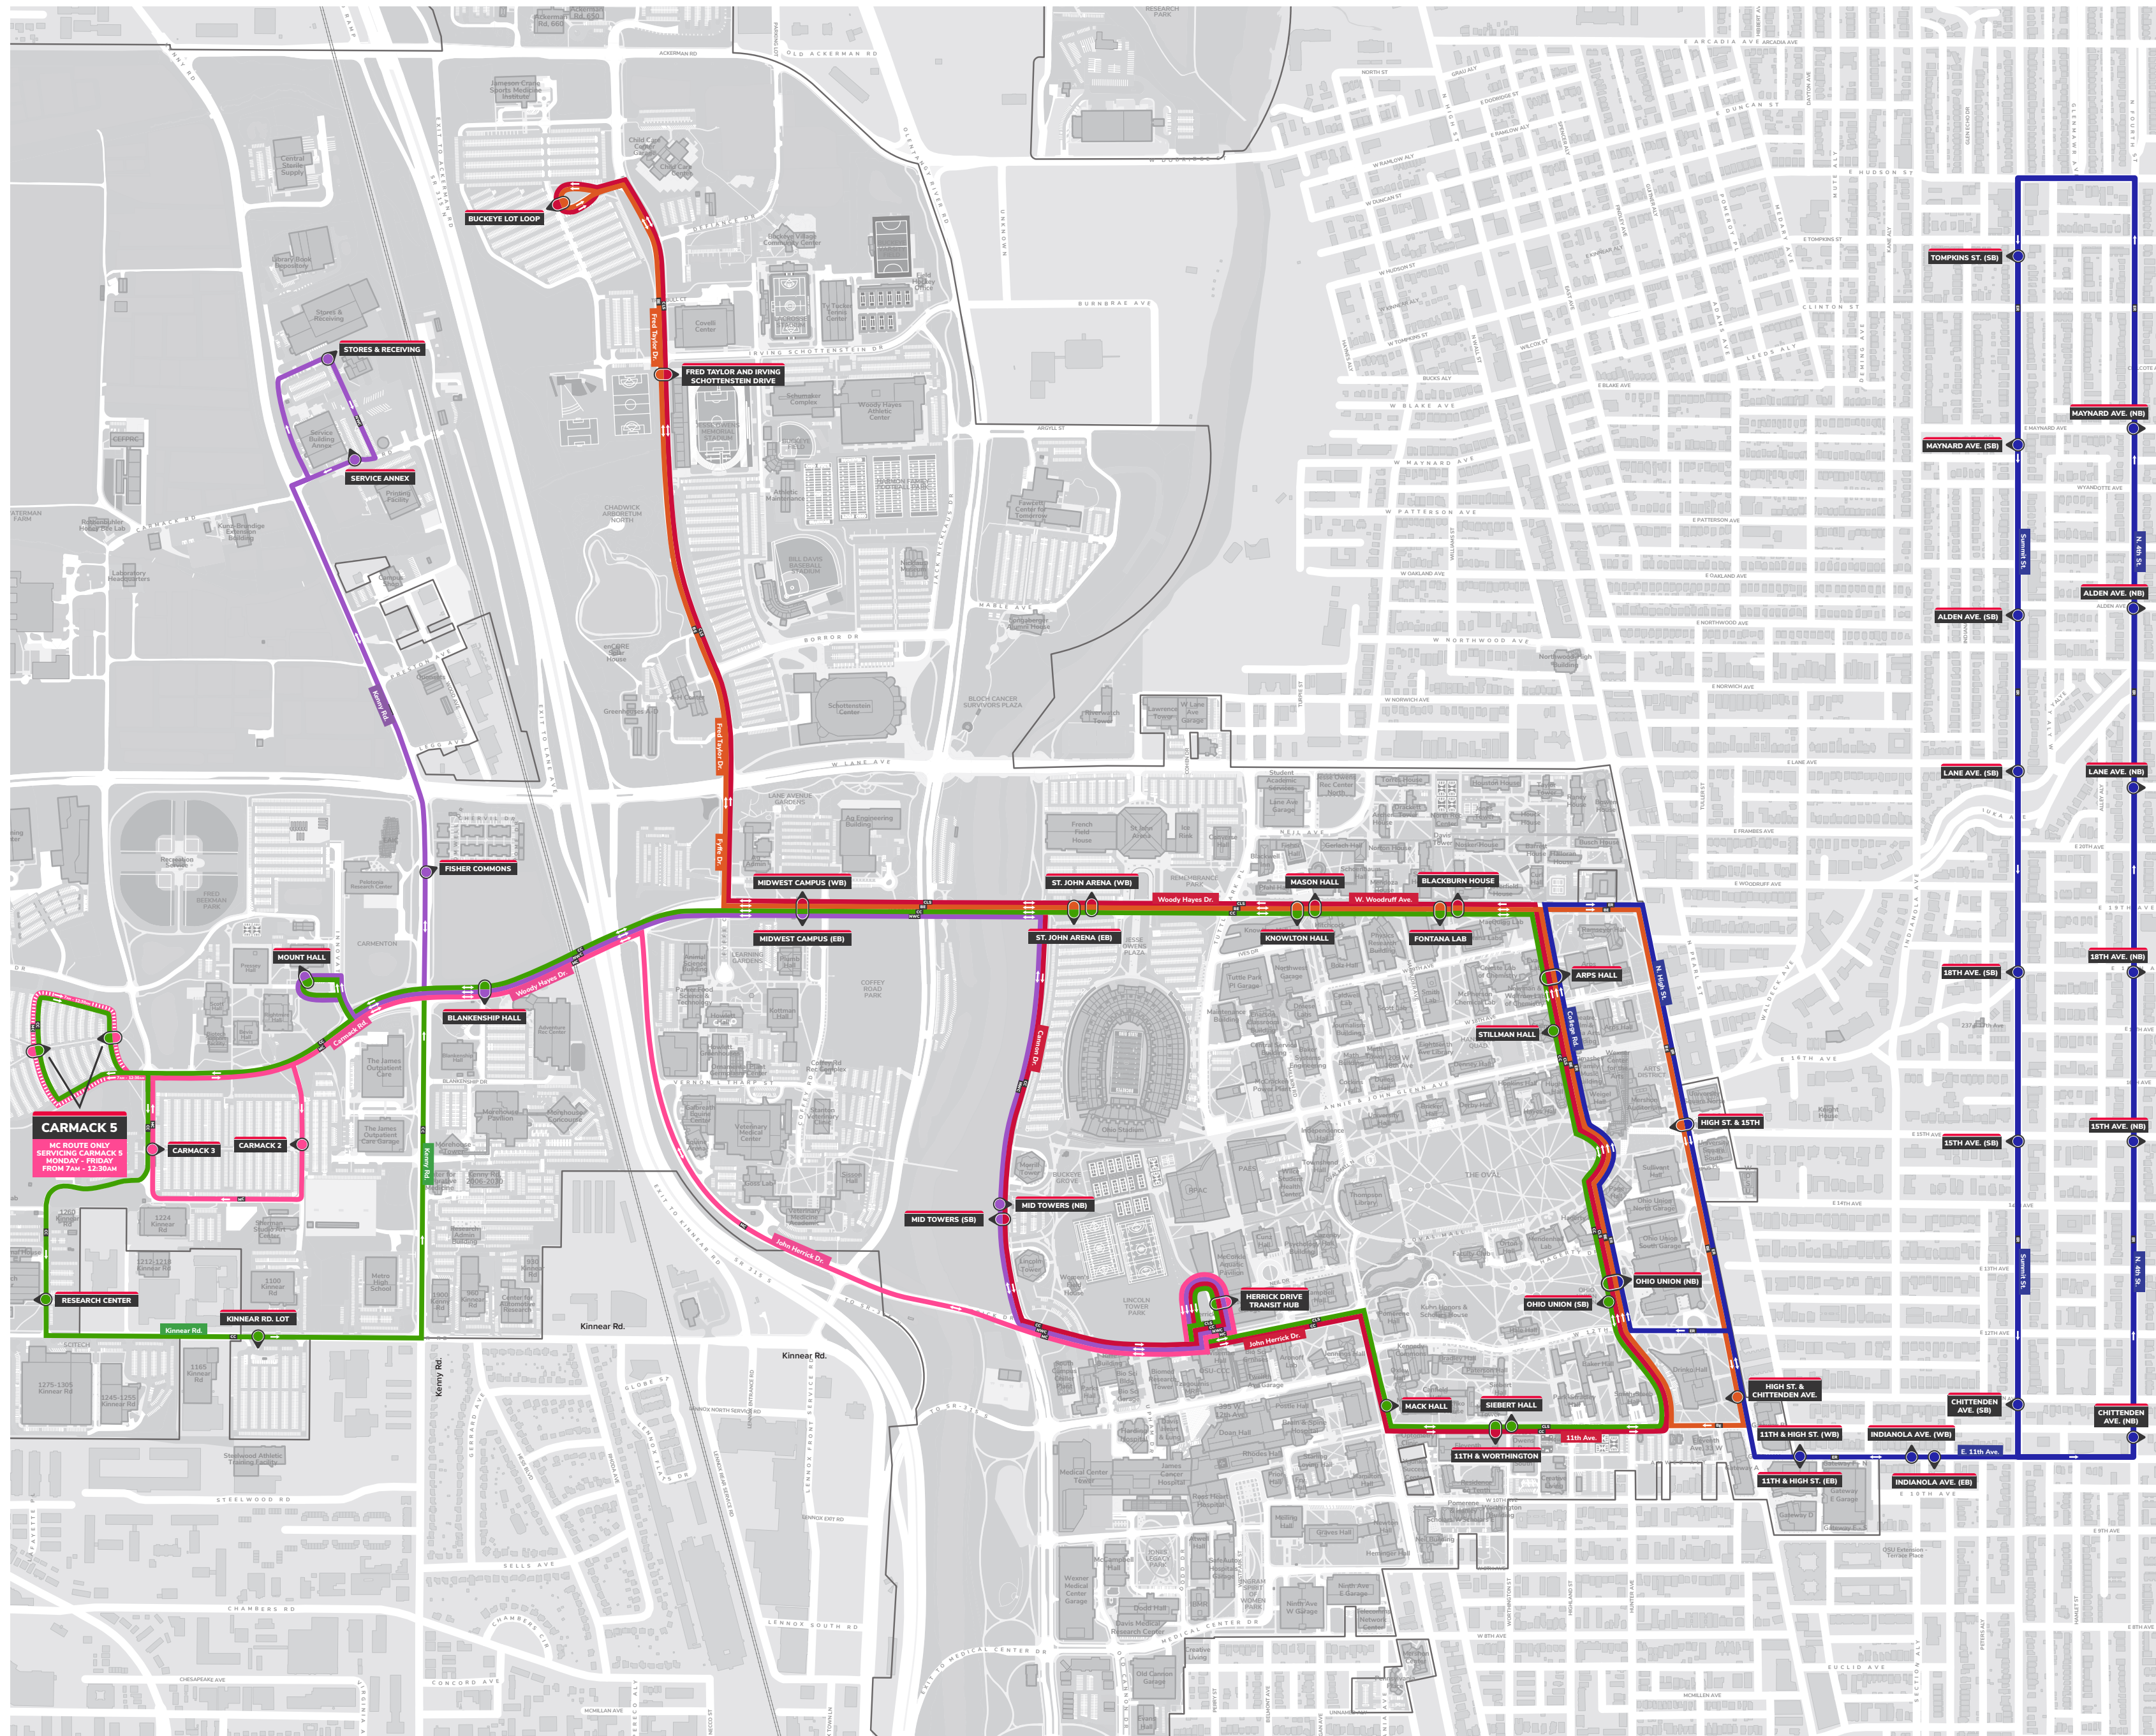

CAMPUS AREA BUS SERVICE

2024 – 2025 SERVICE HOURS AND FREQUENCIES

BE BUCKEYE EXPRESS			
FREQUENCY	7AM – 6PM	6PM – 10PM	10PM – MIDNIGHT
REGULAR WEEKDAY Monday - Friday service. No weekend service.	7 MIN	15 MIN	—
SUMMER SERVICE Monday - Friday service. No weekend service.	7AM – 7PM	7PM – 10PM	10PM – MIDNIGHT
BREAK SERVICE Monday - Friday service. No weekend service.	15 MIN	—	—

CC CAMPUS CONNECTOR			
FREQUENCY	7AM – 6PM	6PM – 10PM	10PM – MIDNIGHT
REGULAR WEEKDAY Monday - Friday service.	10 MIN	15 MIN	—
REGULAR WEEKEND Saturday - Sunday service.	7AM – 7PM	7PM – 10PM	10PM – MIDNIGHT
SUMMER SERVICE Monday - Friday service. No weekend service.	15 MIN	—	—
BREAK SERVICE Monday - Friday service. No weekend service.	15 MIN	—	—

CLS CAMPUS LOOP SOUTH			
FREQUENCY	7AM – 6PM	6PM – 10PM	10PM – MIDNIGHT
REGULAR WEEKDAY Monday - Friday service.	15 MIN	30 MIN	—
REGULAR WEEKEND Saturday - Sunday service.	7AM – 7PM	7PM – 10PM	10PM – MIDNIGHT
SUMMER SERVICE Monday - Friday service. No weekend service.	15 MIN	—	—
BREAK SERVICE Monday - Friday service. No weekend service.	15 MIN	—	—

ER EAST RESIDENTIAL			
FREQUENCY	7AM – 6PM	6PM – 10PM	10PM – MIDNIGHT
REGULAR WEEKDAY Monday - Friday service.	15 MIN	15 MIN	30 MIN
REGULAR WEEKEND Saturday - Sunday service.	7AM – 7PM	7PM – 10PM	10PM – MIDNIGHT
SUMMER SERVICE Monday - Friday service. No weekend service.	7AM – 7PM	7PM – 10PM	10PM – MIDNIGHT
BREAK SERVICE Monday - Friday service. No weekend service.	30 MIN	—	—

MC MED CENTER EXPRESS				
FREQUENCY	5AM – 6AM	6AM – 8AM	8AM – 2PM	2PM – 8PM
MON-FRI No service on weekends or university holidays.	10 MIN	3 MIN	10 MIN	5 MIN
SUMMER SERVICE Monday - Friday service. No weekend service.	6PM – 10PM	10PM – MIDNIGHT	MIDNIGHT – 12:30AM	12:30AM – 5AM
BREAK SERVICE Monday - Friday service. No weekend service.	10 MIN	5 MIN	10 MIN	ON DEMAND

NWC NORTHWEST CONNECTOR			
FREQUENCY	7AM – 6PM	6PM – 10PM	10PM – MIDNIGHT
REGULAR WEEKDAY Monday - Friday service.	30 MIN	30 MIN	—
REGULAR WEEKEND Saturday - Sunday service.	7AM – 7PM	7PM – 10PM	10PM – MIDNIGHT
SUMMER SERVICE Monday - Friday service. No weekend service.	30 MIN	—	—
BREAK SERVICE Monday - Friday service. No weekend service.	30 MIN	—	—

MEDICAL CENTER OVERNIGHT ON-DEMAND SERVICE
MON-FRI 12:30AM – 5AM

Request service between select medical center stops and the Carmack parking lots via the TripShot app with your university username and password. Learn more at ttm.osu.edu/on-demand.

CABS ON DEMAND SHUTTLE SERVICE

AVAILABLE WEEKDAYS AND WEEKENDS
Students, faculty and staff can access the free service by downloading the TripShot app via the Ohio State app for scheduling and real-time tracking.

DAYTIME
7 a.m. – 9 p.m.
Transportation between areas west of Olentangy River and select stops.

OVERNIGHT
9 p.m. – 7 a.m.
Transportation between campus buildings.

Visit ttm.osu.edu/on-demand for more information.