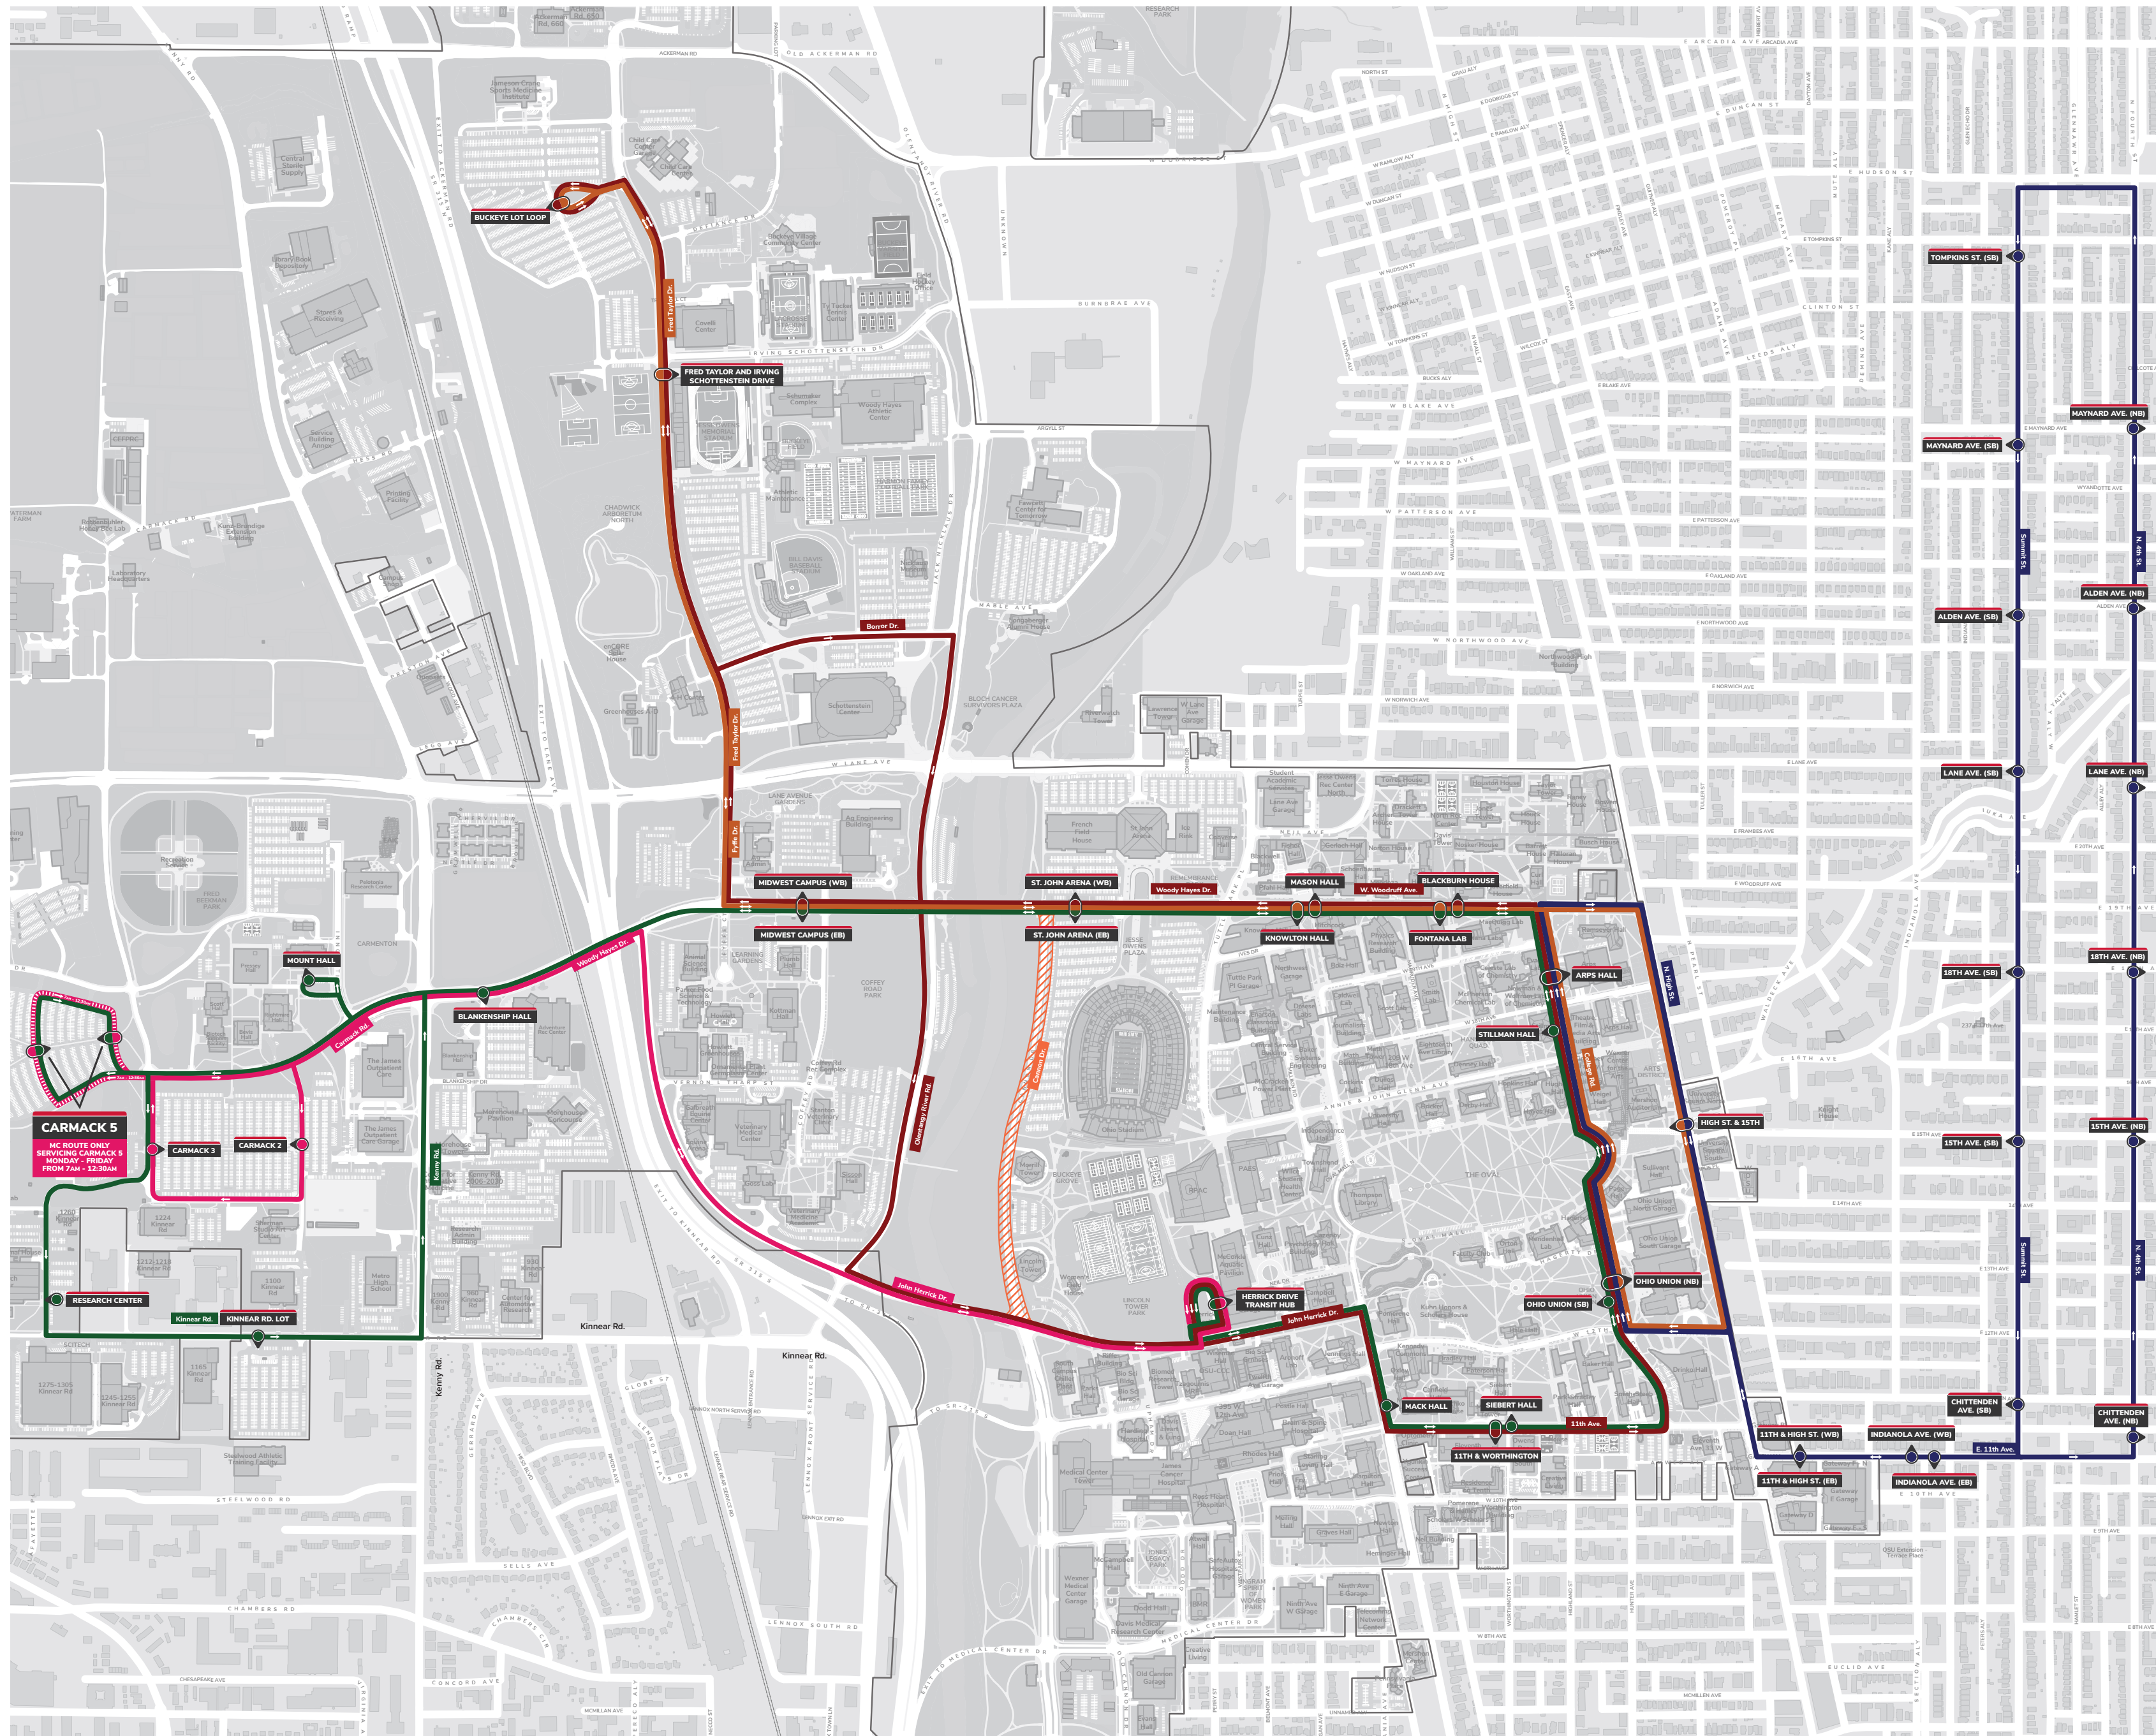

CAMPUS AREA BUS SERVICE

2024 – 2025 SERVICE HOURS AND FREQUENCIES

BE BUCKEYE EXPRESS

| FREQUENCY | 7AM – 6PM | 6PM – 10PM | 10PM – MIDNIGHT |
|---|-----------|------------|-----------------|
| REGULAR WEEKDAY <i>Monday - Friday service. No weekend service.</i> | 7 MIN | 15 MIN | — |
| SUMMER SERVICE <i>Monday - Friday service. No weekend service.</i> | 7AM – 7PM | 7PM – 10PM | 10PM – MIDNIGHT |
| BREAK SERVICE <i>Monday - Friday service. No weekend service.</i> | 15 MIN | — | — |

CLS CAMPUS LOOP SOUTH

| FREQUENCY | 7AM – 6PM | 6PM – 10PM | 10PM – MIDNIGHT |
|--|-----------|------------|-----------------|
| REGULAR WEEKDAY <i>Monday - Friday service.</i> | 15 MIN | 30 MIN | — |
| REGULAR WEEKEND <i>Saturday - Sunday service.</i> | 7AM – 7PM | 7PM – 10PM | 10PM – MIDNIGHT |
| SUMMER SERVICE <i>Monday - Friday service. No weekend service.</i> | 15 MIN | — | — |
| BREAK SERVICE <i>Monday - Friday service. No weekend service.</i> | 15 MIN | — | — |

CABS ON DEMAND SHUTTLE SERVICE

AVAILABLE WEEKDAYS AND WEEKENDS
Students, faculty and staff can access the free service by downloading the TripShot app via the Ohio State app for scheduling and real-time tracking.

DAYTIME
7 a.m. – 9 p.m.
Transportation between areas west of Olentangy River and select stops.

OVERNIGHT
9 p.m. – 7 a.m.
Transportation between campus buildings.

Visit ttm.osu.edu/on-demand for more information.