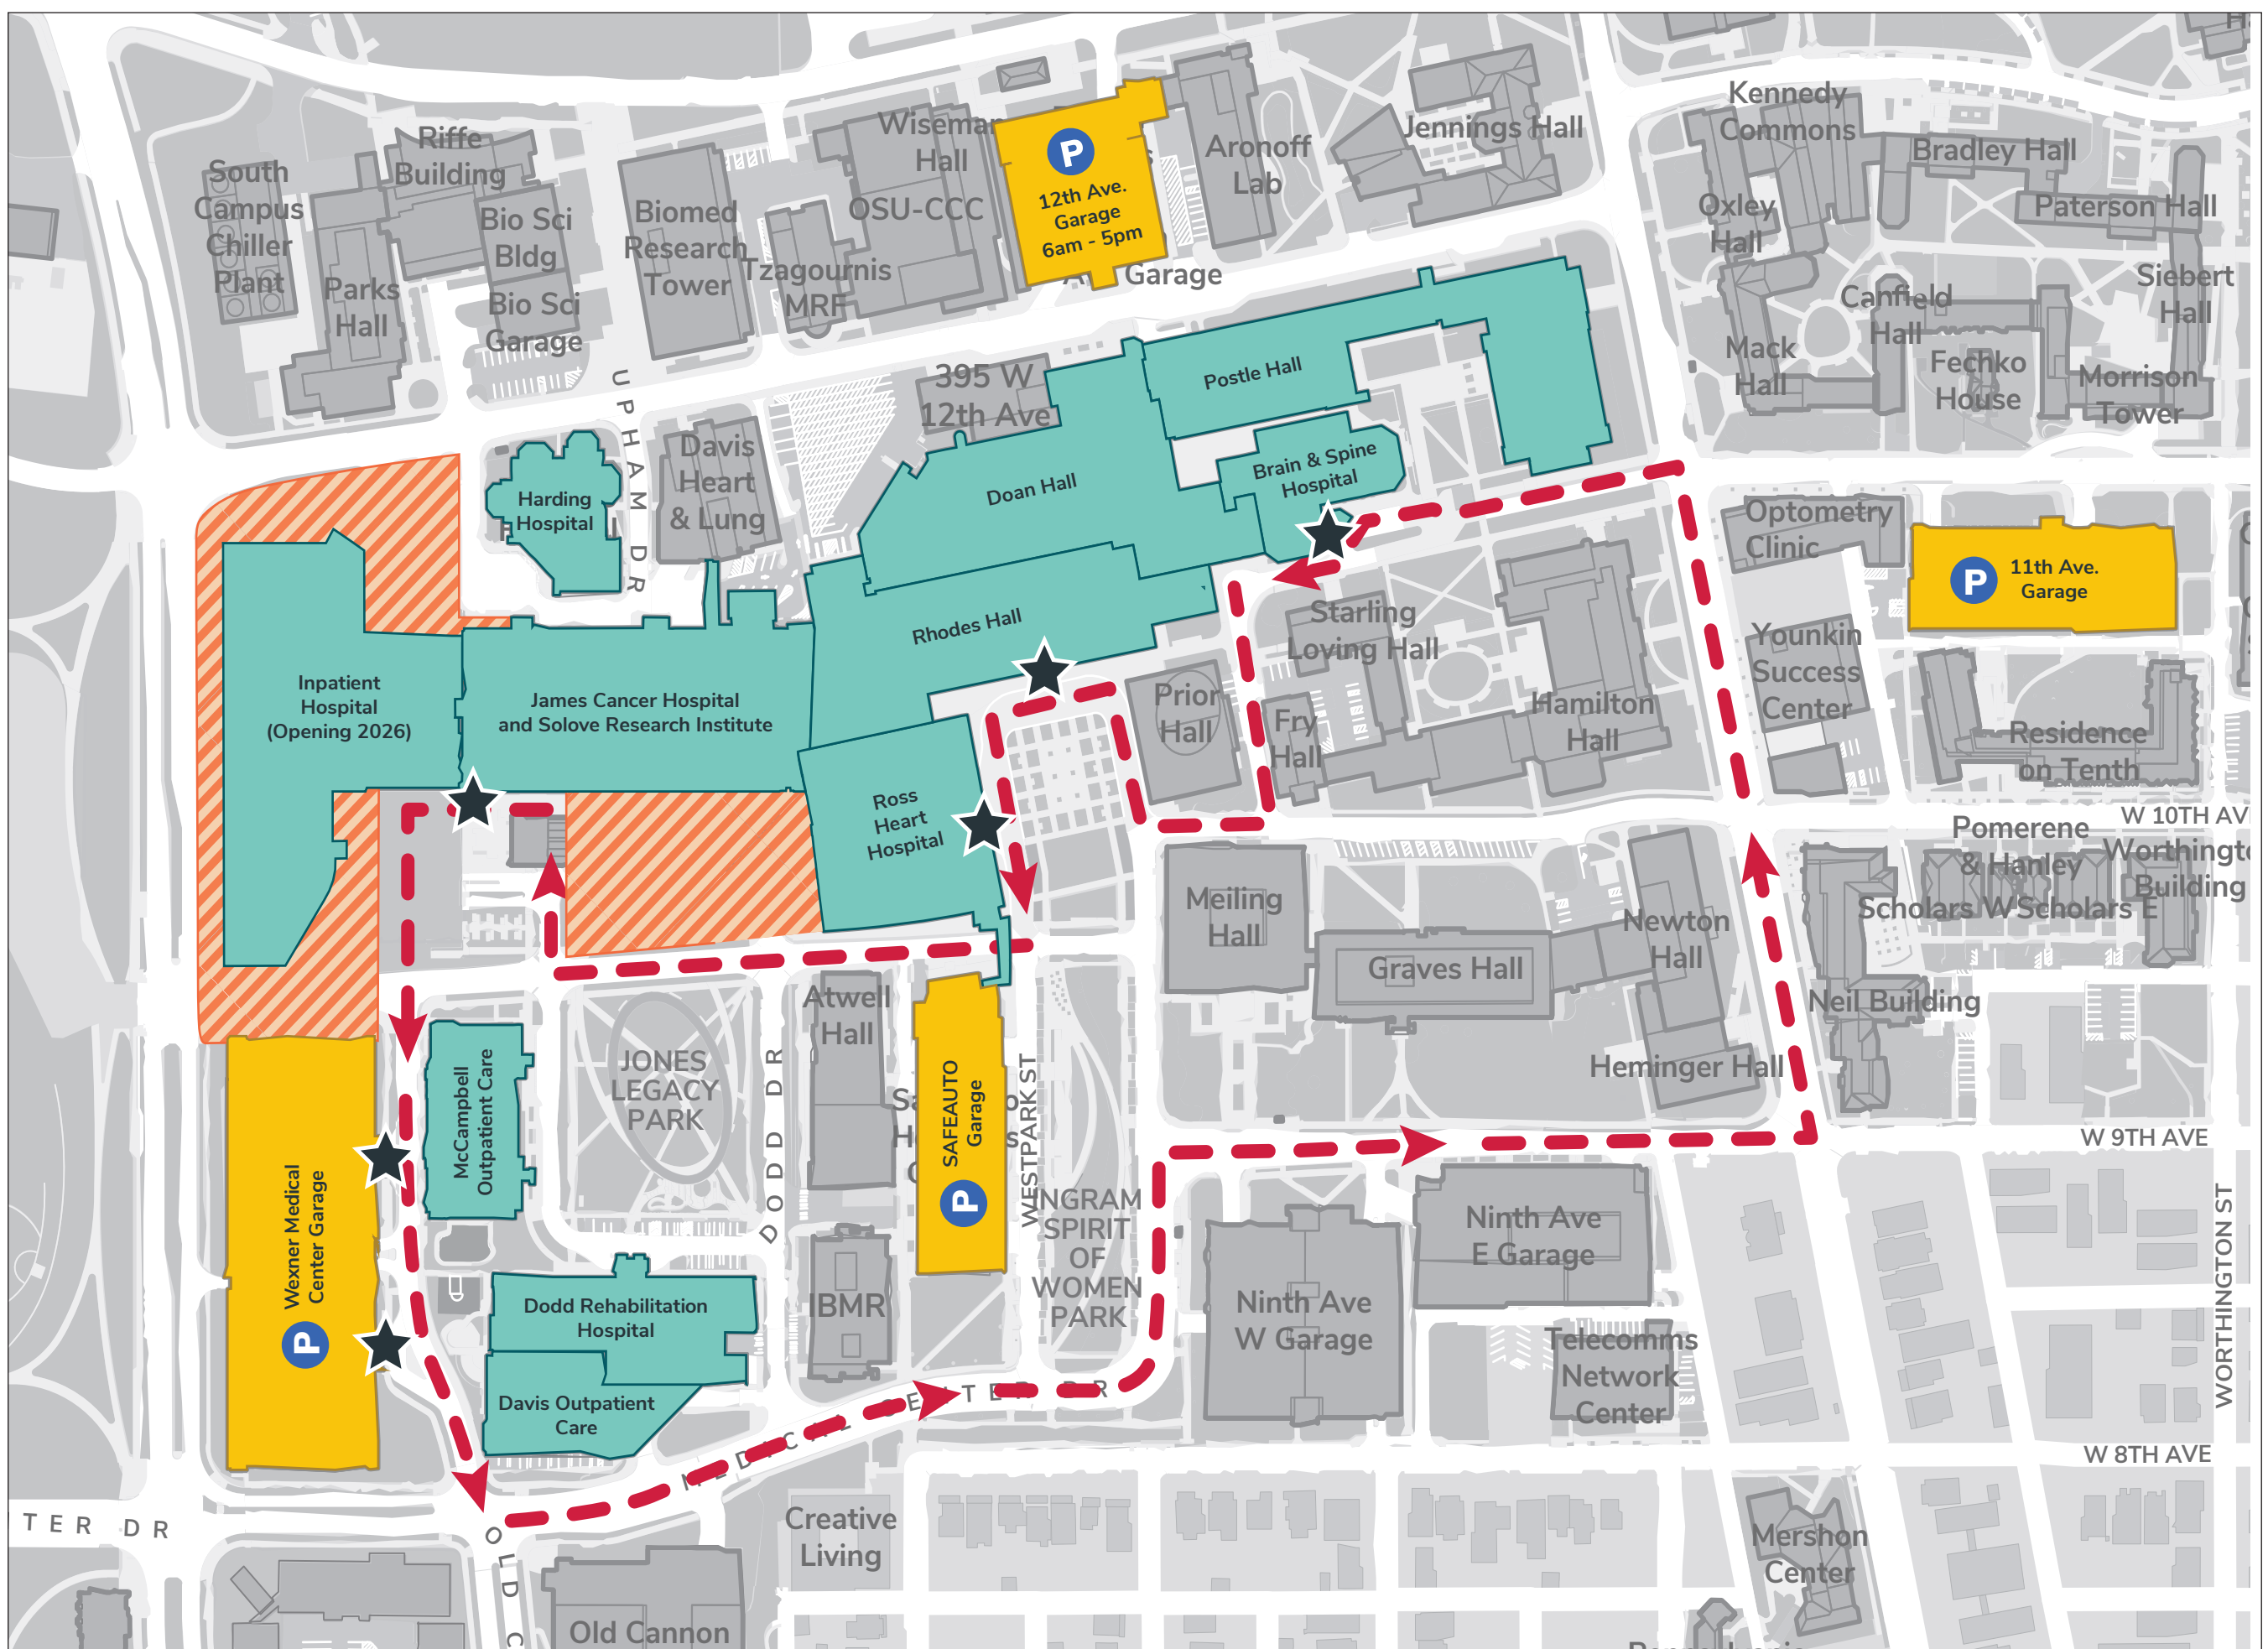

# SERVICE HOURS AND FREQUENCIES

## WEXNER MEDICAL CENTER SHUTTLE Watch for "WMC Shuttle" on Bus Headers

**SUNDAY - SATURDAY | 24 HOURS**

**HOLIDAYS | 6 A.M. - 6 P.M.**

6:30 a.m. to 7:30 p.m. - Shuttle runs every 7 minutes

7:30 p.m. to 6:30 a.m. - Shuttle runs every 15 minutes

## WEXNER MEDICAL CENTER SHUTTLE

The Wexner Medical Center Shuttle is available to transport patients and visitors from the Wexner Medical Center Garage to other Wexner Medical Center facilities.

Information current as of 1/28/25.  
Subject to change without notice.  
Updates posted at [ttm.osu.edu](http://ttm.osu.edu).