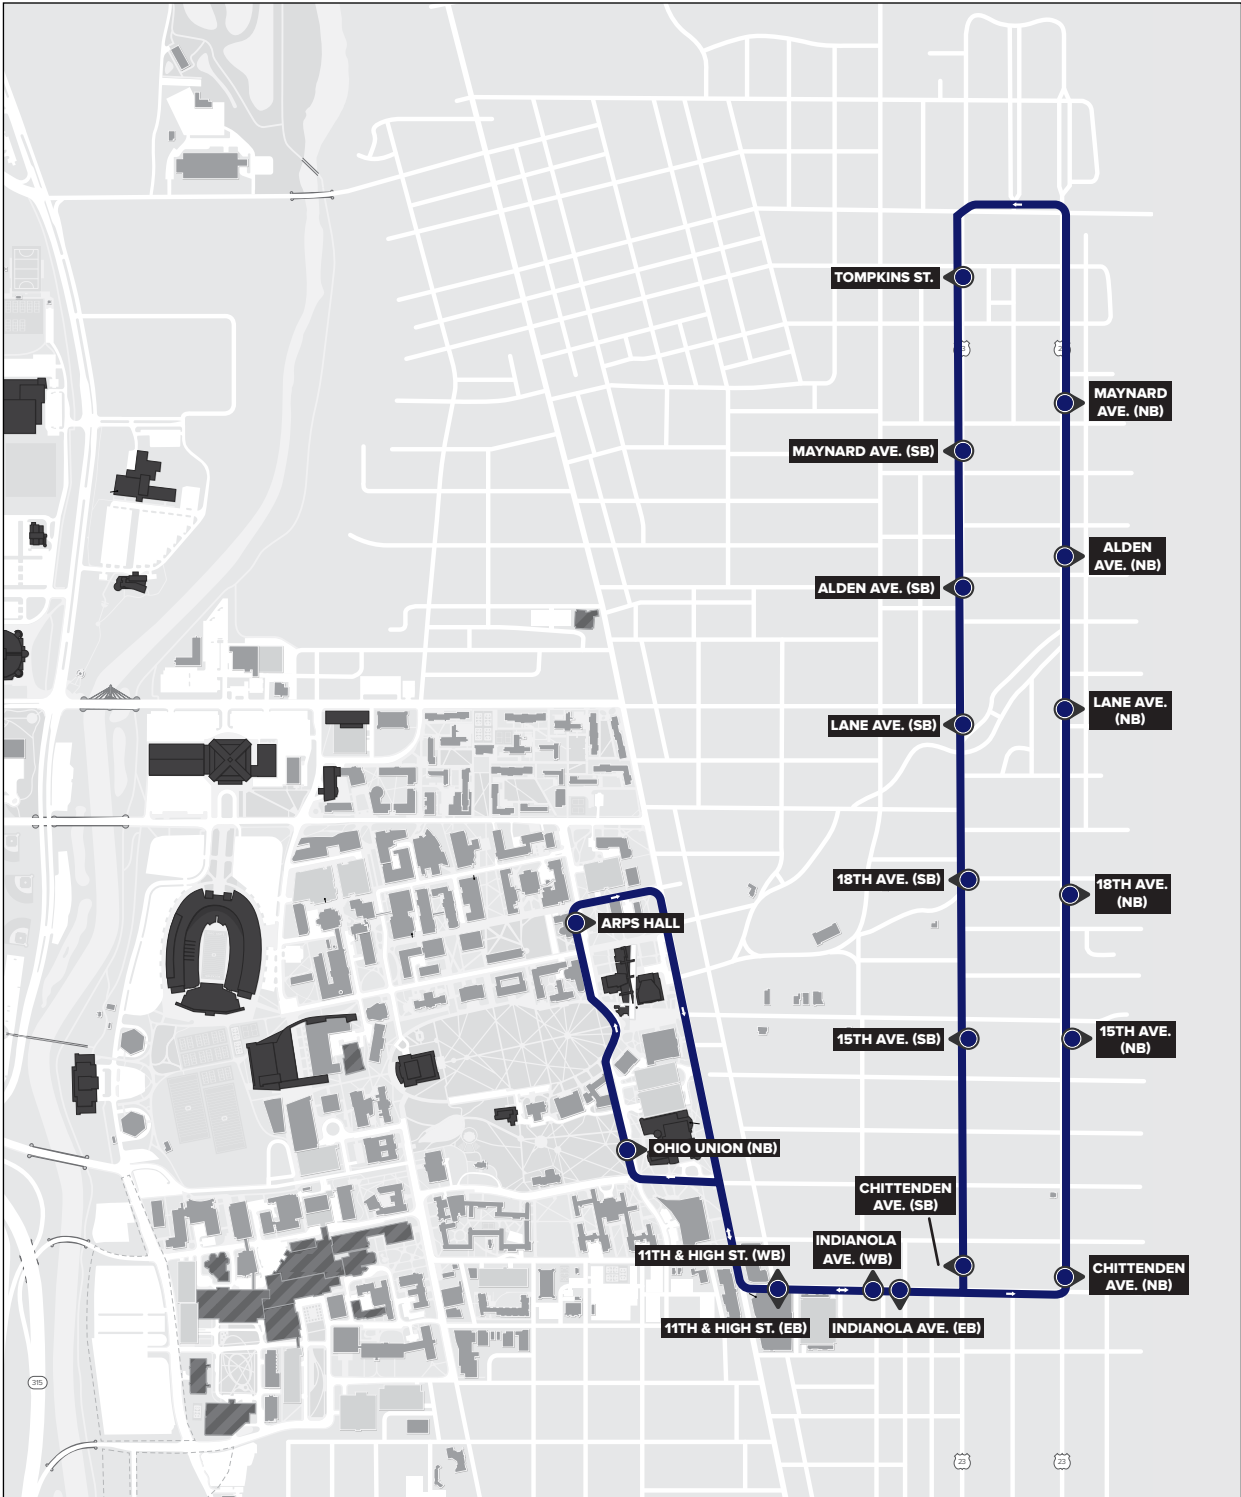

2018 – 2019 SERVICE HOURS AND FREQUENCIES

ER		EAST RESIDENTIAL			
FREQUENCY	5AM – 7AM	7AM – 6PM	6PM – 8PM	8PM – MIDNIGHT	
REGULAR WEEKDAY <i>Monday – Friday service. No weekend service.</i>	—	10MIN	15MIN	30MIN	
SUMMER SERVICE <i>Weekday service only. No weekend service.</i>	—	30MIN	—	—	
BREAK SERVICE <i>Weekday service only. No weekend service.</i>	—	30MIN	—	—	