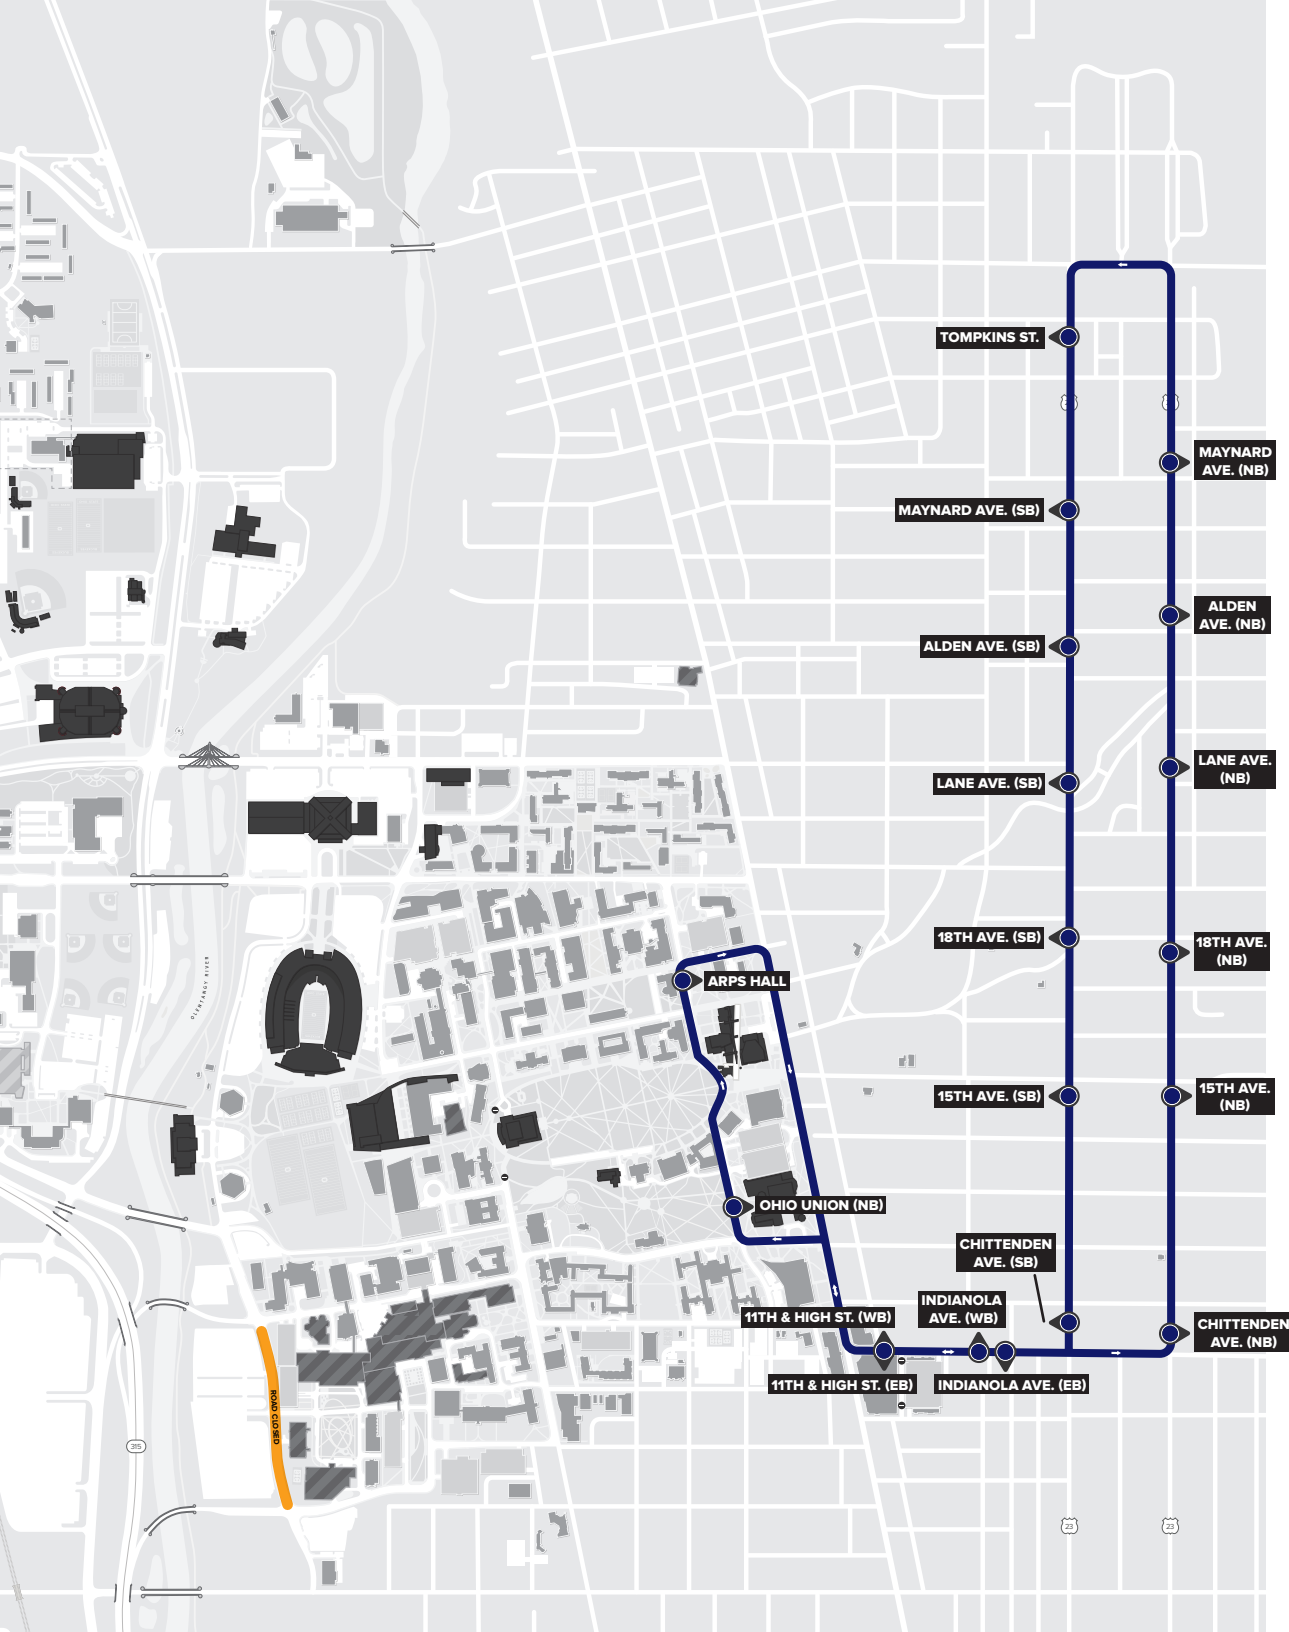

2017 – 2018 SERVICE HOURS AND FREQUENCIES

ER

EAST RESIDENTIAL

REGULAR WEEKDAY

Monday - Friday service. No weekend service.

5AM – 7AM	7AM – 6PM	6PM – 8PM	8PM – MIDNIGHT
—	11MIN	15MIN	30MIN

SUMMER SERVICE

Weekday service only. No weekend service.

5AM – 7AM	7AM – 7PM	7PM – 10PM	10PM – MIDNIGHT
—	30MIN	—	—

BREAK SERVICE

Weekday service only. No weekend service.

5AM – 7AM	7AM – 7PM	7PM – 10PM	10PM – MIDNIGHT
—	30MIN	—	—

Information current as of 09/26/17. Subject to change without notice.
Updates posted at ttm.osu.edu.