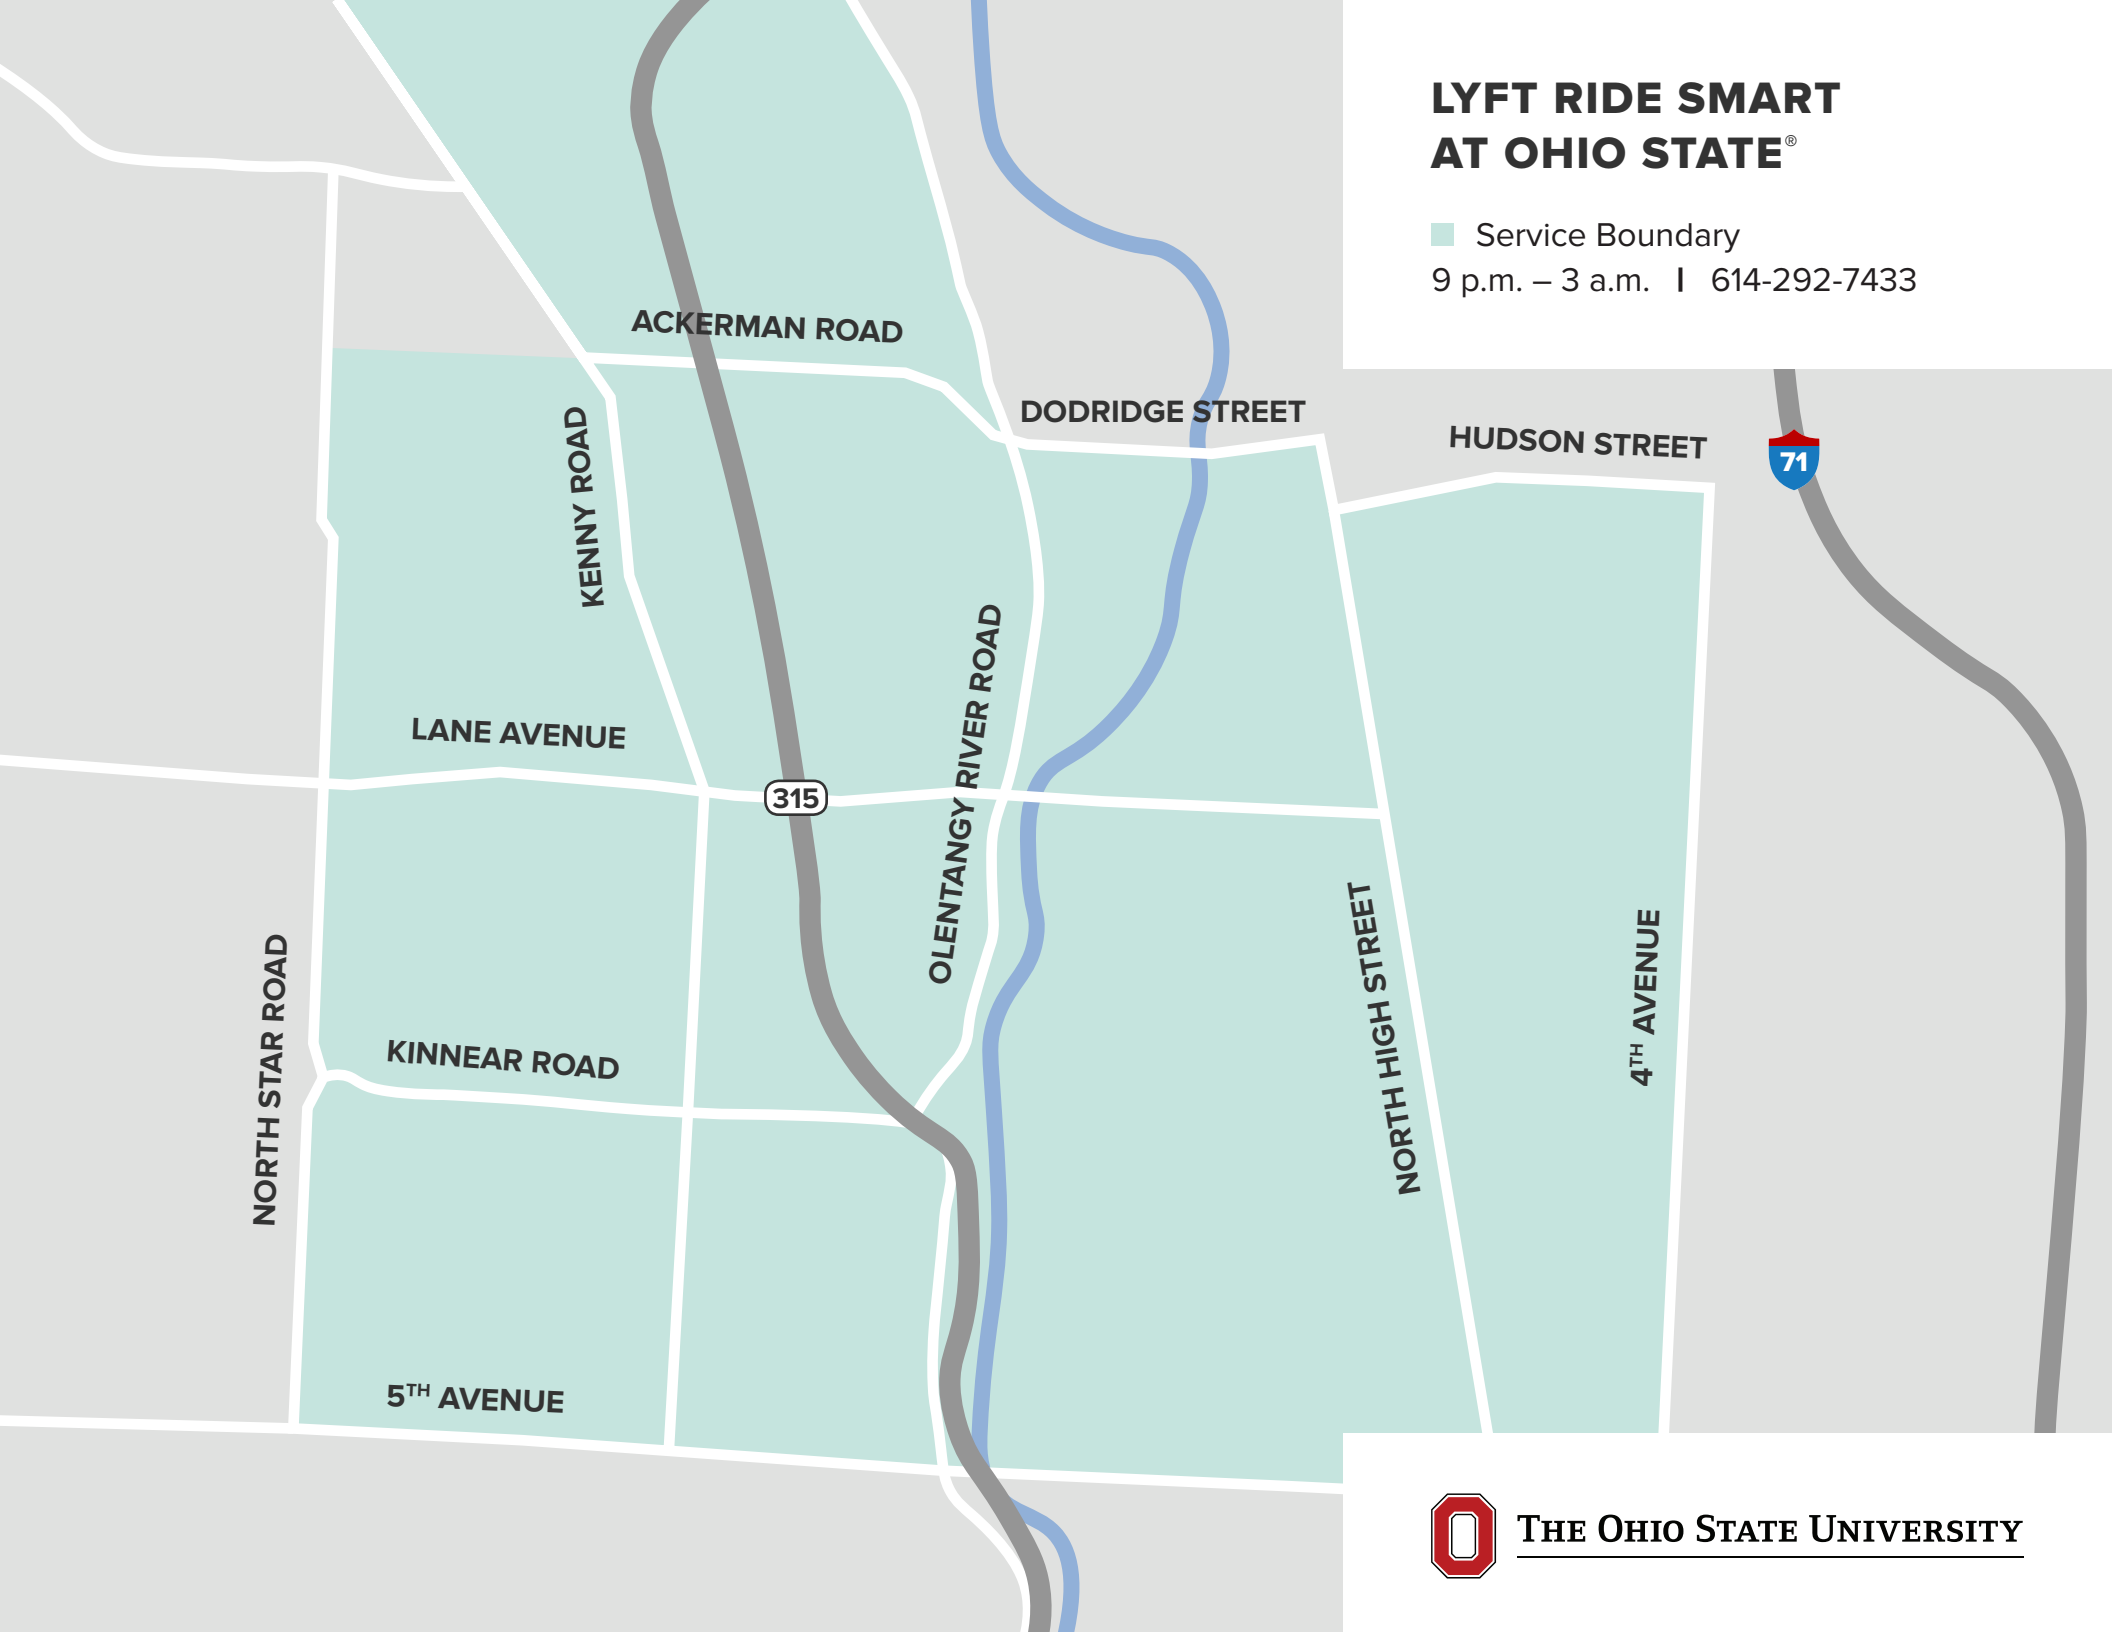

LYFT RIDE SMART AT OHIO STATE®

■ Service Boundary

9 p.m. – 3 a.m. | 614-292-7433

THE OHIO STATE UNIVERSITY