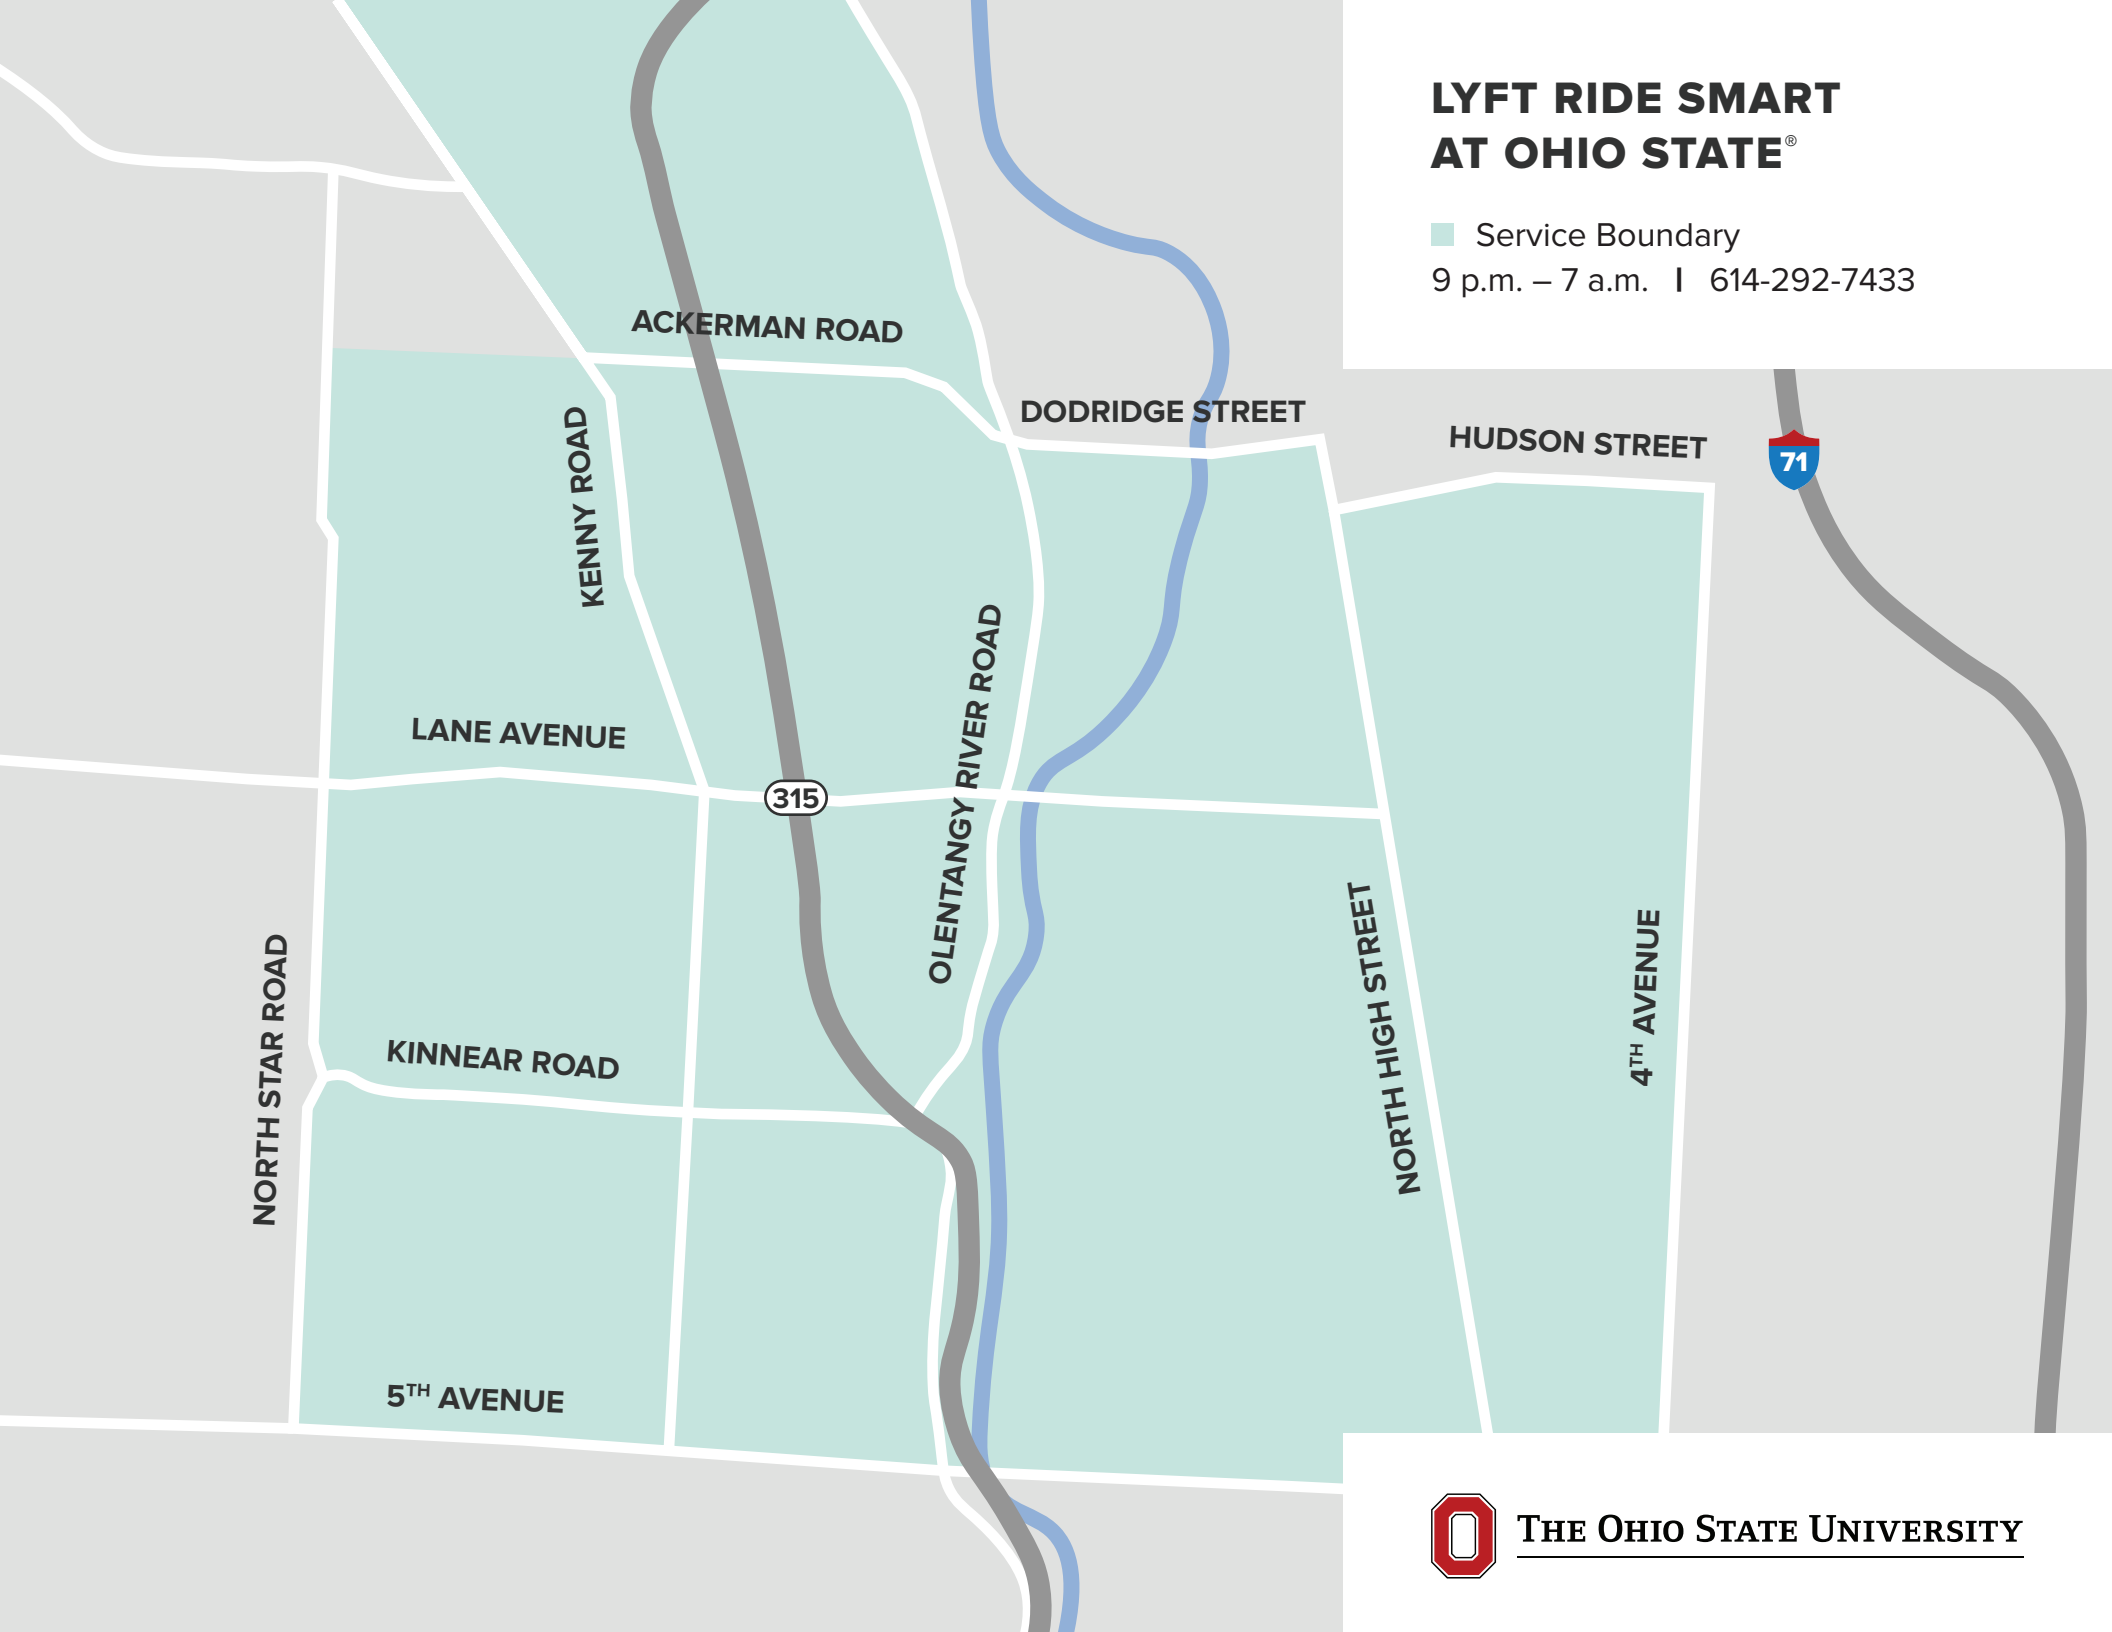

LYFT RIDE SMART AT OHIO STATE®

■ Service Boundary

9 p.m. – 7 a.m. | 614-292-7433

THE OHIO STATE UNIVERSITY