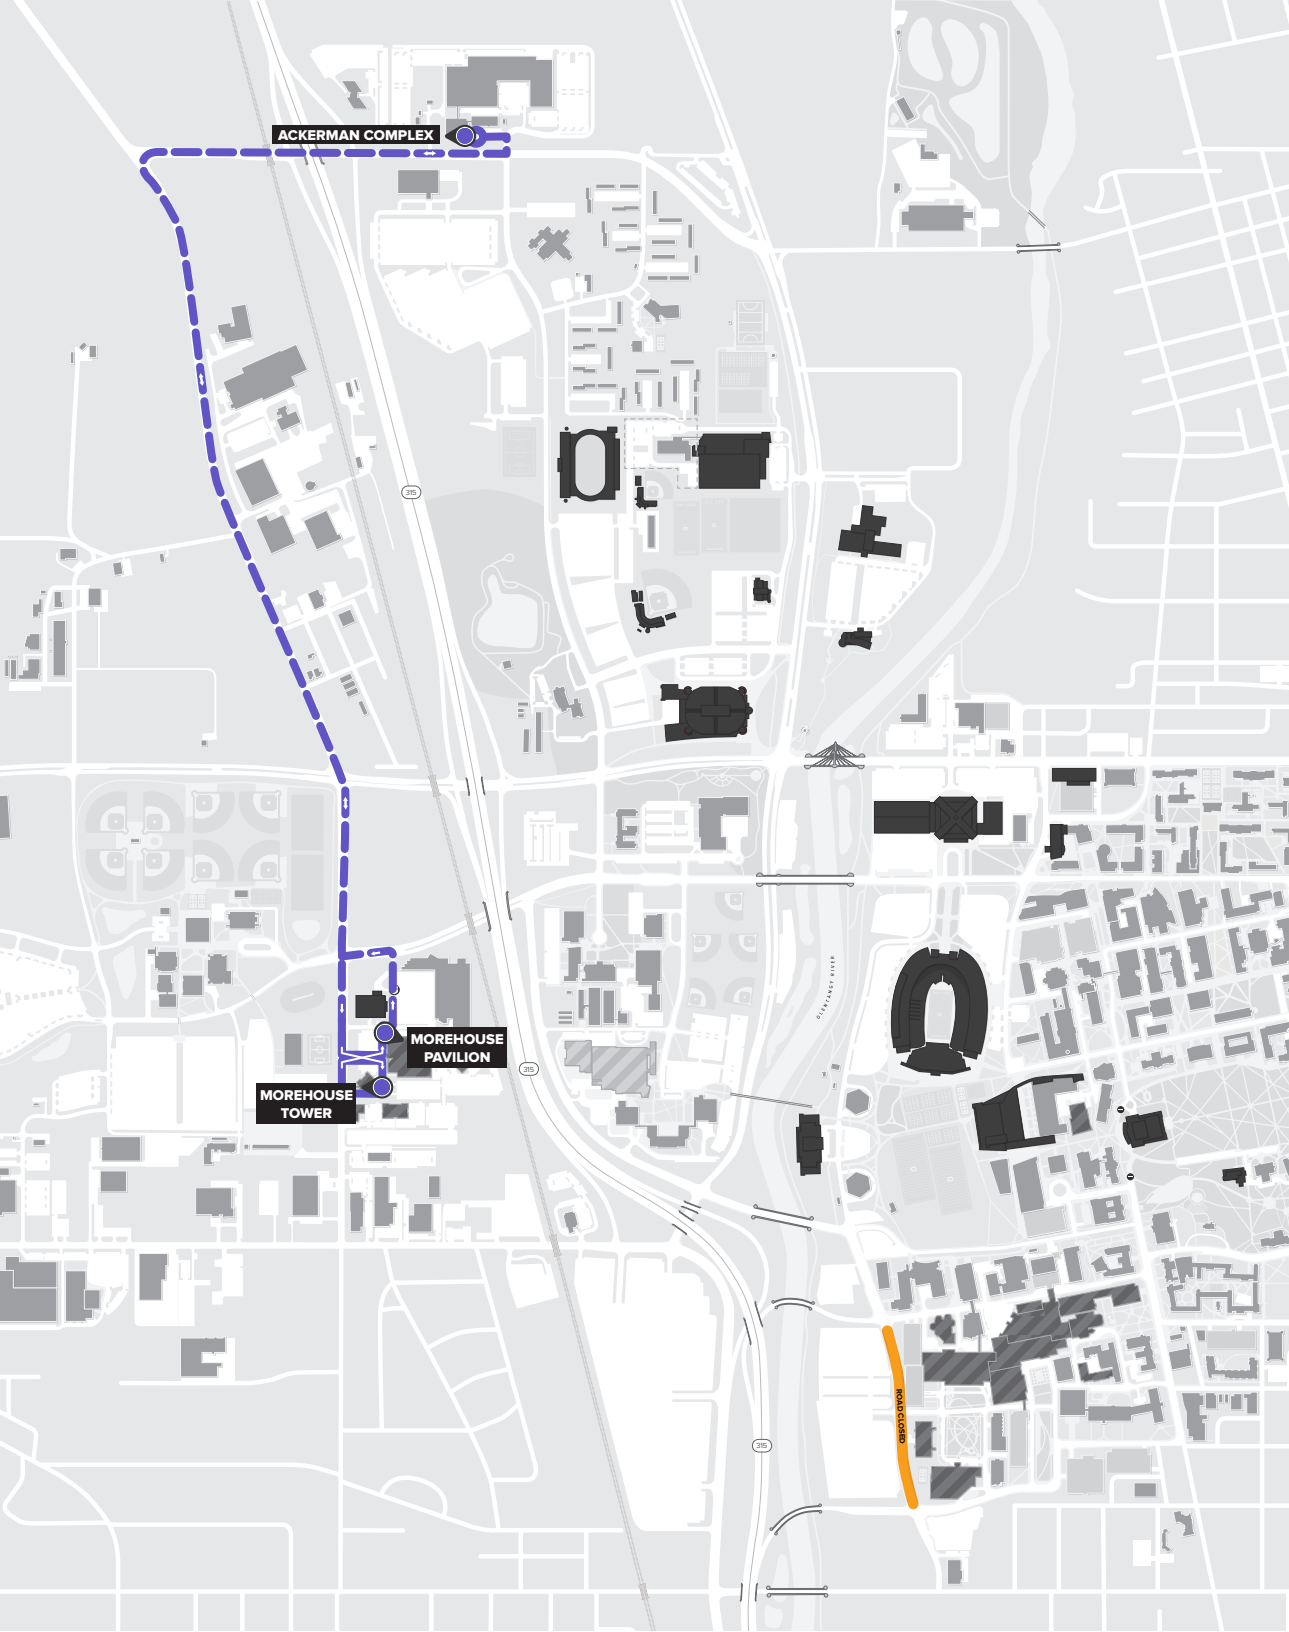

Weekday service only. No weekend service.

| 5AM – 7AM | 7AM – 6PM | 6PM – 10PM | 10PM – MIDNIGHT |
|-----------|-----------|------------|-----------------|
| — | 20MIN | — | — |

Information current as of 09/27/17. Subject to change without notice.
Updates posted at ttm.osu.edu.