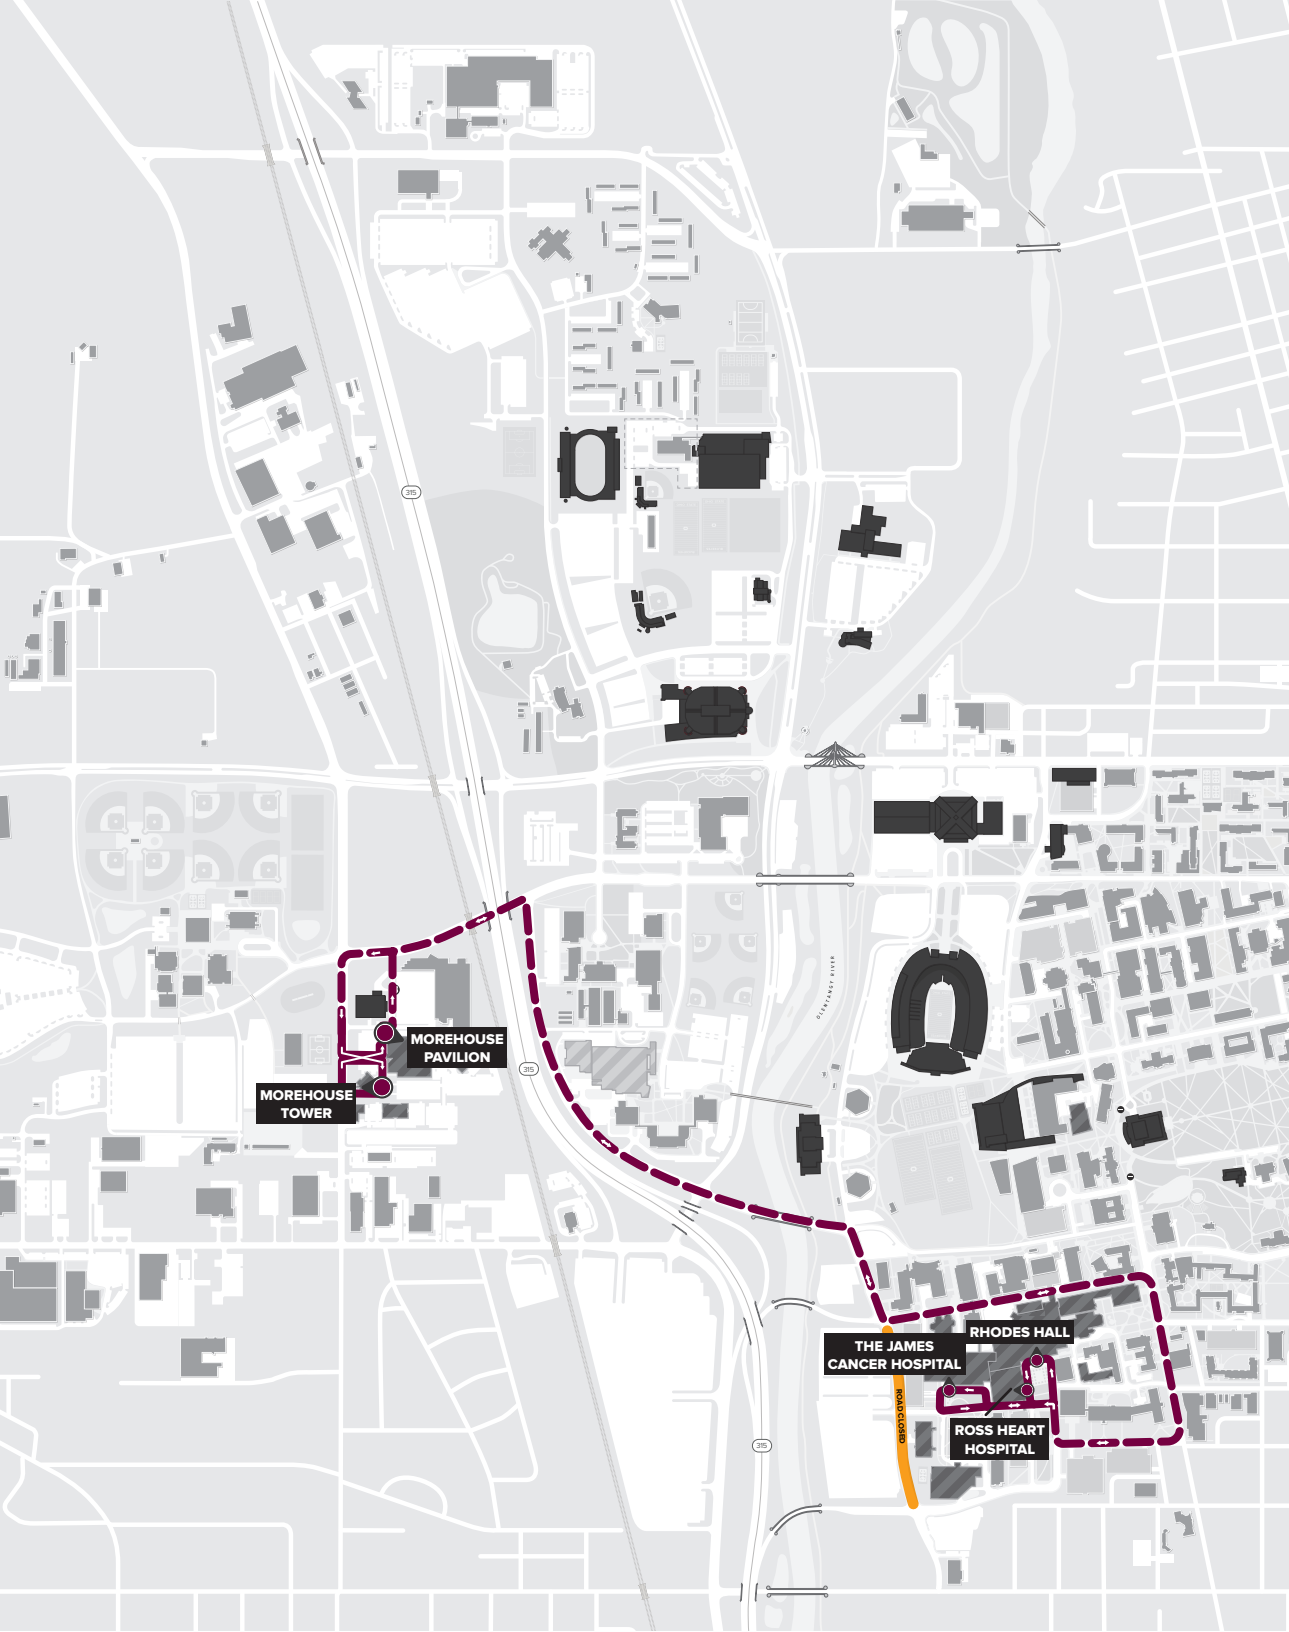

2017 – 2018 SERVICE HOURS AND FREQUENCIES

MM MOREHOUSE TO MED CENTER SHUTTLE

REGULAR WEEKDAY

Monday - Friday service. No weekend service.

5AM – 7AM	7AM – 6PM	6PM – 8PM	8PM – MIDNIGHT
—	30MIN	—	—

SUMMER SERVICE

Weekday service only. No weekend service.

5AM – 7AM	7AM – 6PM	6PM – 10PM	10PM – MIDNIGHT
—	30MIN	—	—

BREAK SERVICE

Weekday service only. No weekend service.

5AM – 7AM	7AM – 6PM	6PM – 10PM	10PM – MIDNIGHT
—	30MIN	—	—