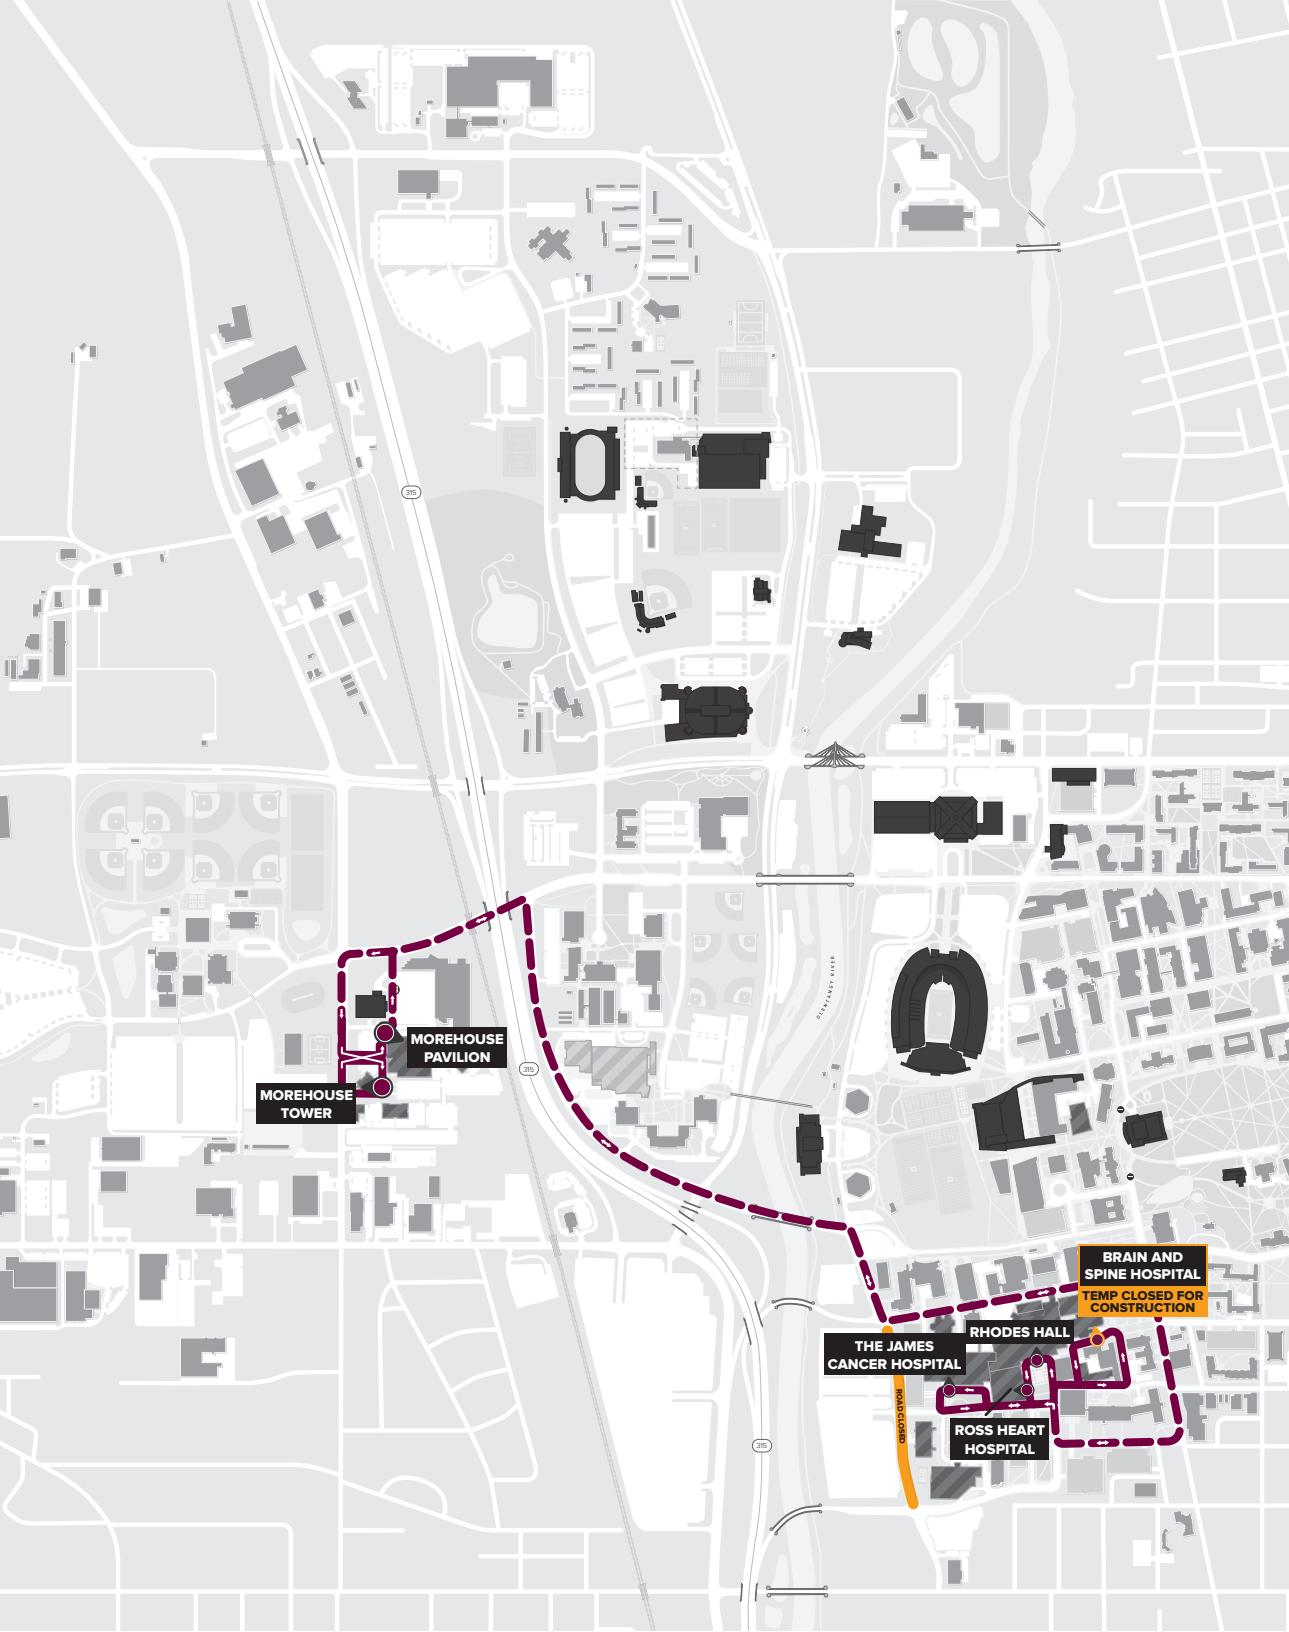

## MM MOREHOUSE TO MED CENTER SHUTTLE

### REGULAR WEEKDAY

Monday - Friday service. No weekend service.

5AM – 7AM	7AM – 6PM	6PM – 8PM	8PM – MIDNIGHT
—	25MIN	—	—

### SUMMER SERVICE

Weekday service only. No weekend service.

5AM – 7AM	7AM – 6PM	6PM – 10PM	10PM – MIDNIGHT
—	25MIN	—	—

### BREAK SERVICE

Weekday service only. No weekend service.

5AM – 7AM	7AM – 6PM	6PM – 10PM	10PM – MIDNIGHT
—	25MIN	—	—

Information current as of 09/27/17. Subject to change without notice.  
Updates posted at [ttm.osu.edu](http://ttm.osu.edu).