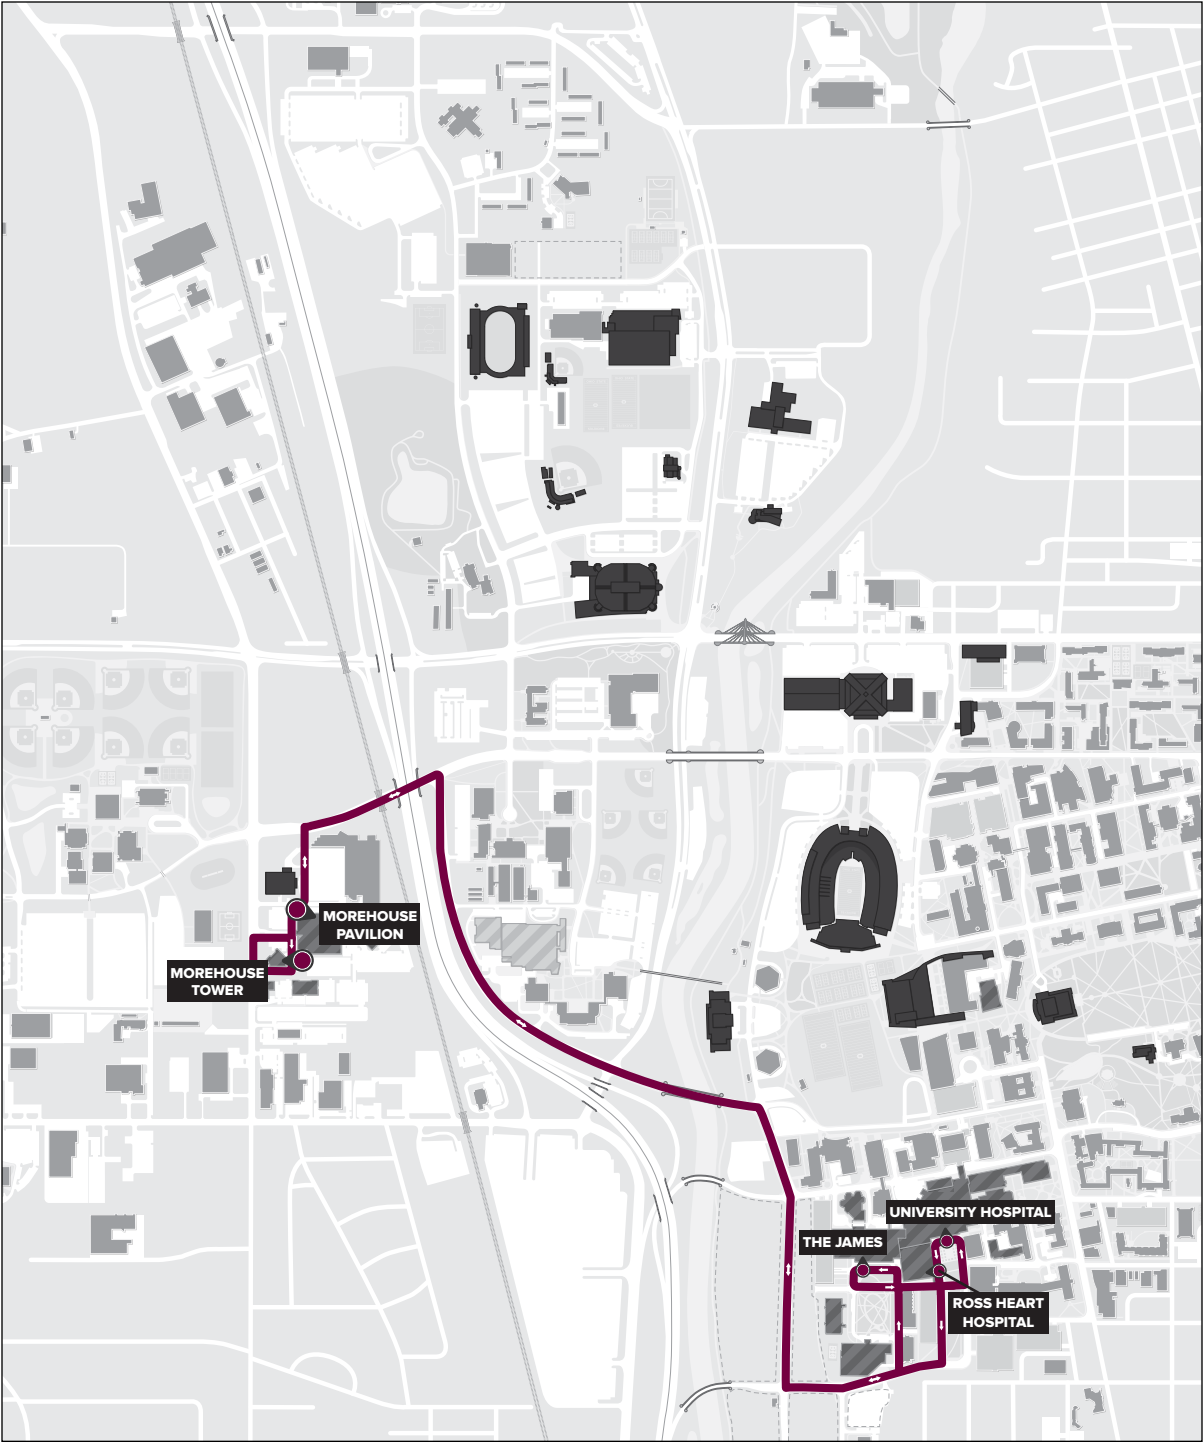

2020 – 2021 SERVICE HOURS AND FREQUENCIES

MM MOREHOUSE TO MED CENTER SHUTTLE

FREQUENCY	5AM – 7AM	7AM – 6PM	6PM – 8PM	8PM – MIDNIGHT
REGULAR WEEKDAY <small>Monday - Friday service. No weekend service.</small>	—	30MIN	—	—

Information current as of 7/30/20. Routes effective 8/24/20.
Subject to change without notice. Updates posted at ttm.osu.edu.