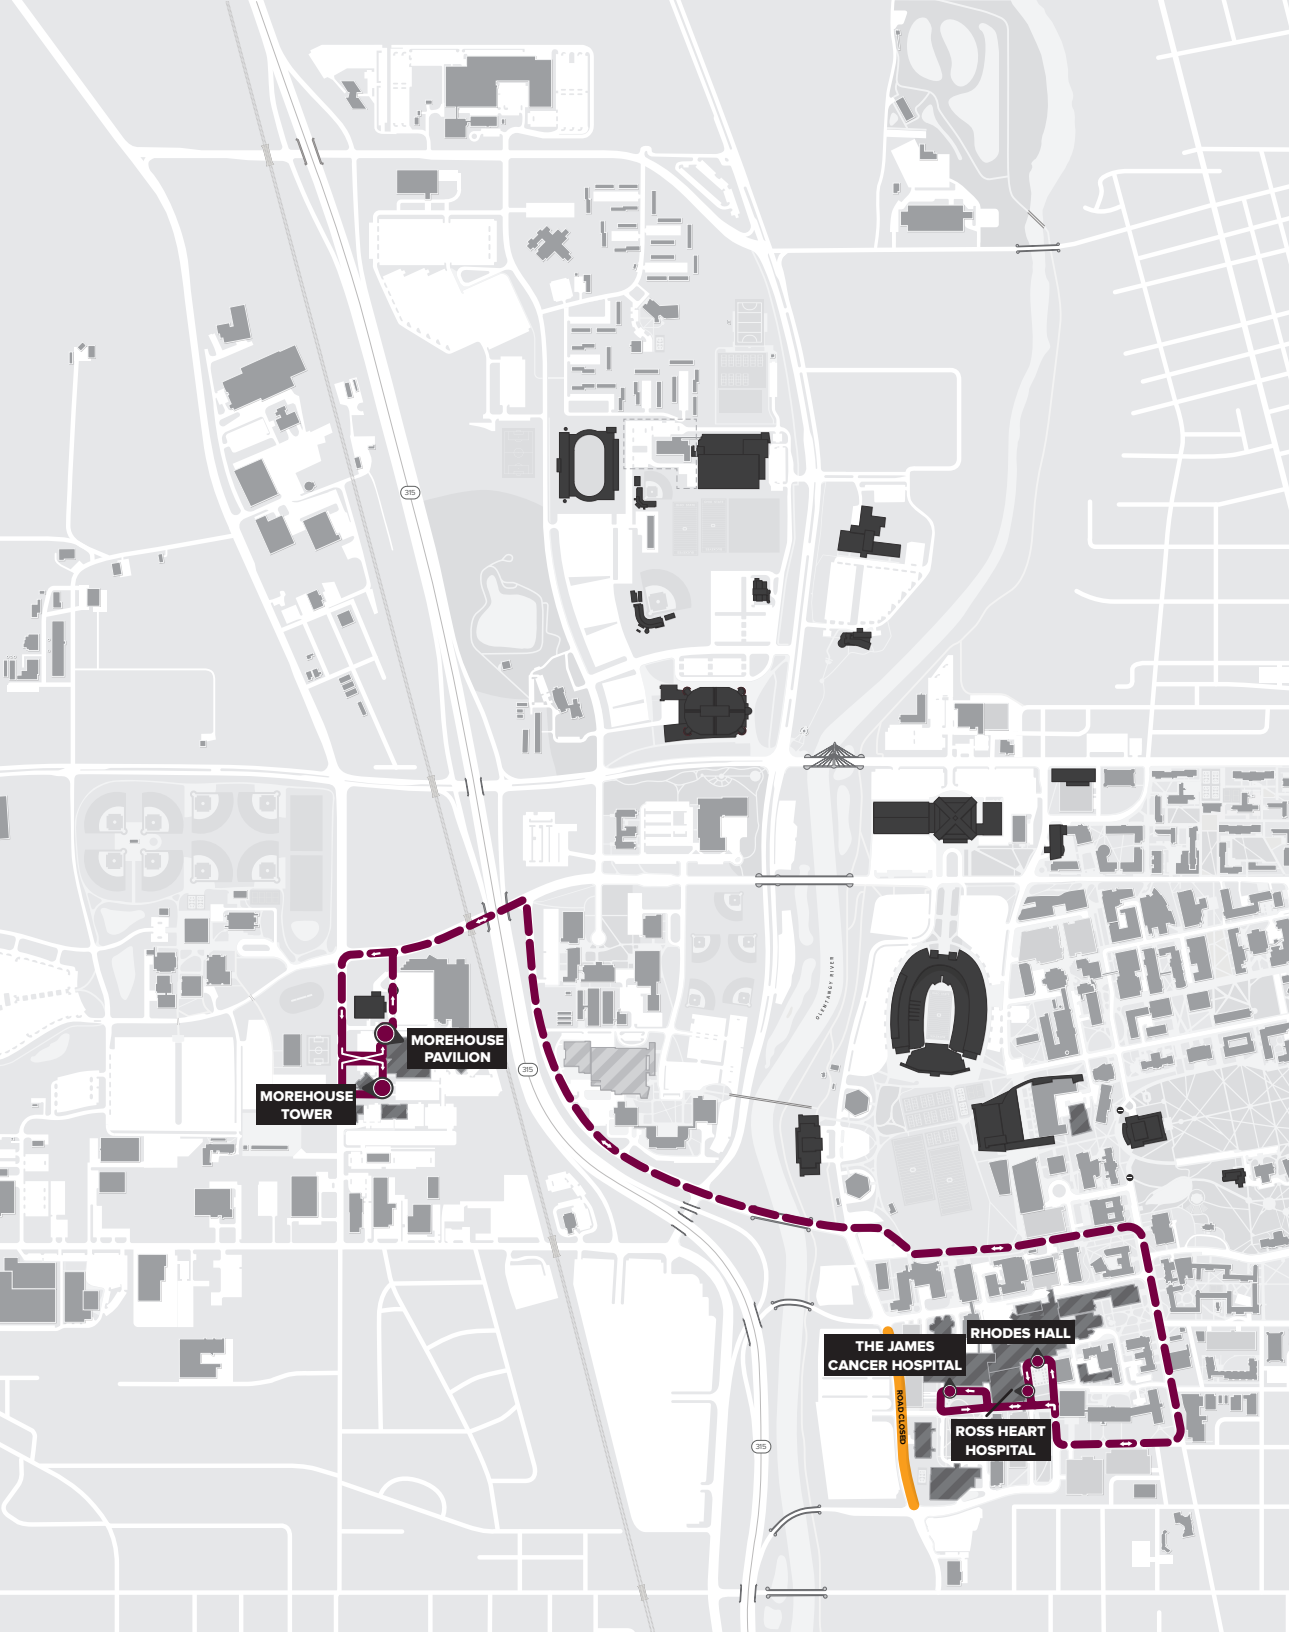

## MM MOREHOUSE TO MED CENTER SHUTTLE

### REGULAR WEEKDAY

*Monday - Friday service. No weekend service.*

5AM – 7AM	7AM – 6PM	6PM – 8PM	8PM – MIDNIGHT
—	30MIN	—	—

### SUMMER SERVICE

*Weekday service only. No weekend service.*

5AM – 7AM	7AM – 6PM	6PM – 10PM	10PM – MIDNIGHT
—	30MIN	—	—

### BREAK SERVICE

*Weekday service only. No weekend service.*

5AM – 7AM	7AM – 6PM	6PM – 10PM	10PM – MIDNIGHT
—	30MIN	—	—

Information current as of 05/29/18. Subject to change without notice.  
Updates posted at [ttm.osu.edu](http://ttm.osu.edu).