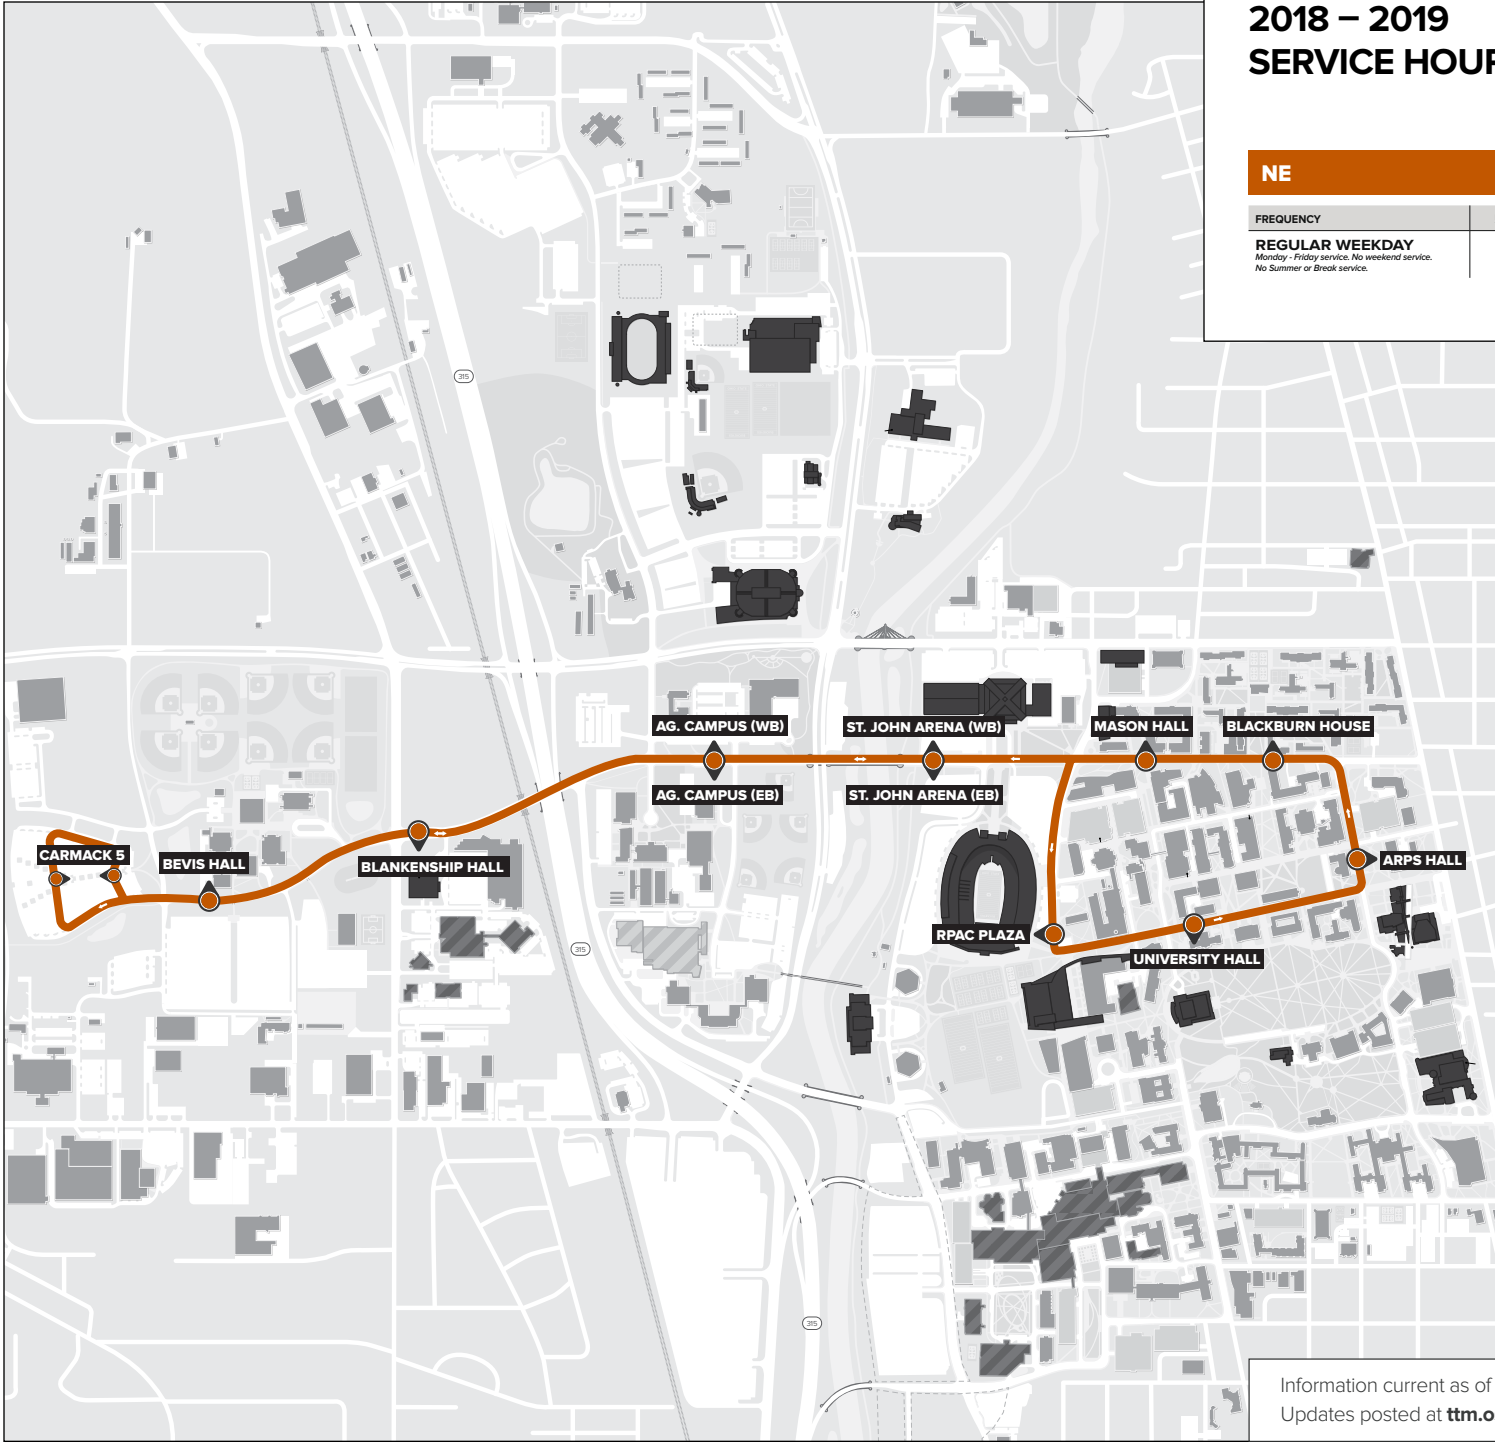

2018 – 2019 SERVICE HOURS AND FREQUENCIES

NE NORTH EXPRESS

FREQUENCY	5AM – 7AM	7AM – 6PM	6PM – 8PM	8PM – MIDNIGHT
REGULAR WEEKDAY <small>Monday - Friday service. No weekend service. No Summer or Break service.</small>	—	6MIN	—	—

Information current as of 08/14/18. Subject to change without notice.
Updates posted at ttm.osu.edu.