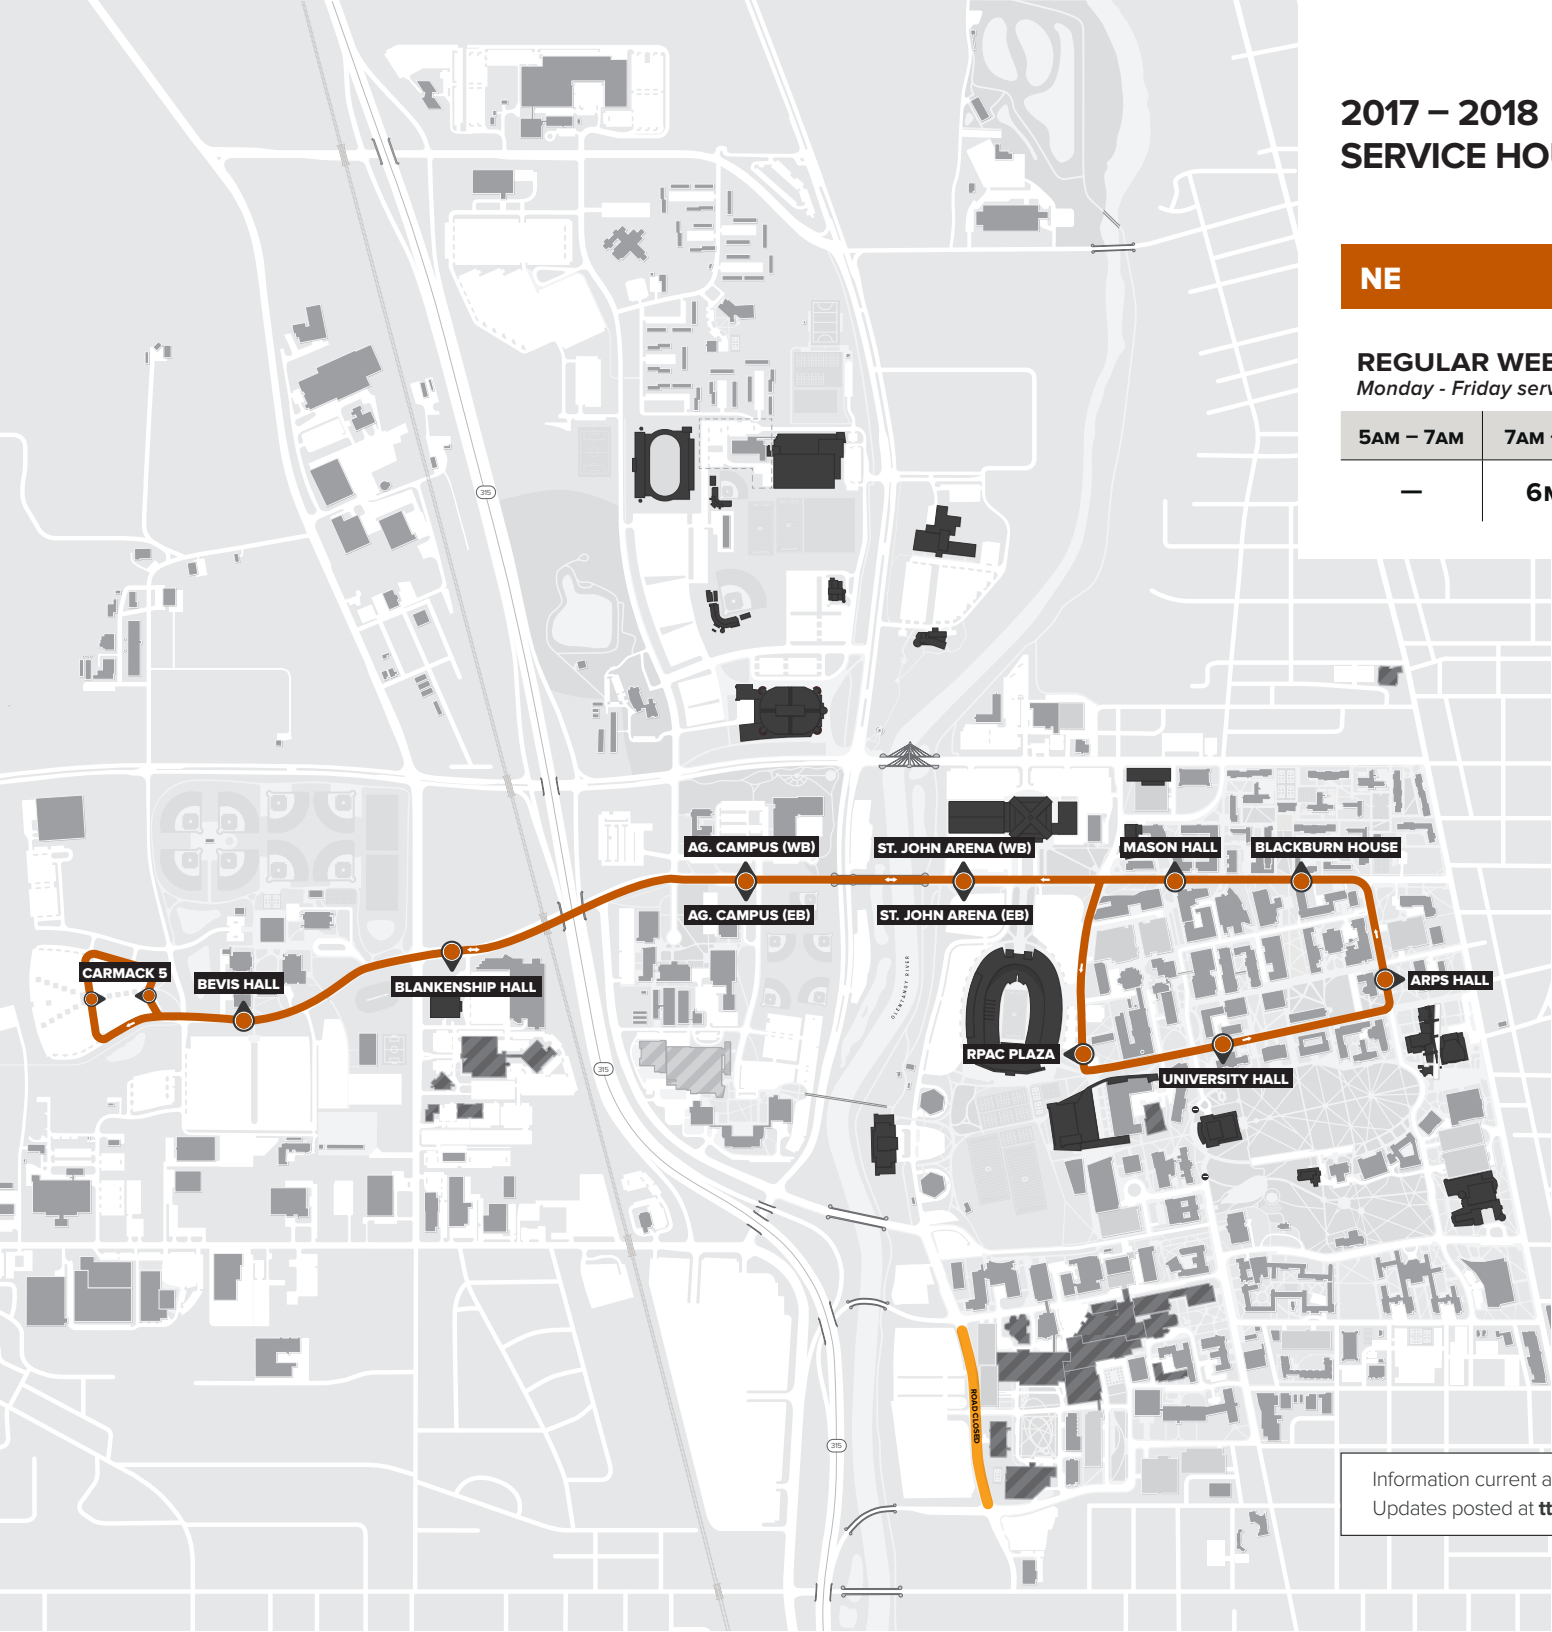

2017 – 2018 SERVICE HOURS AND FREQUENCIES

NE NORTH EXPRESS

REGULAR WEEKDAY
Monday - Friday service. No Weekend, Summer or Break service.

5AM – 7AM	7AM – 6PM	6PM – 8PM	8PM – MIDNIGHT
–	6MIN	–	–

Information current as of 09/26/17. Subject to change without notice.
Updates posted at ttm.osu.edu.