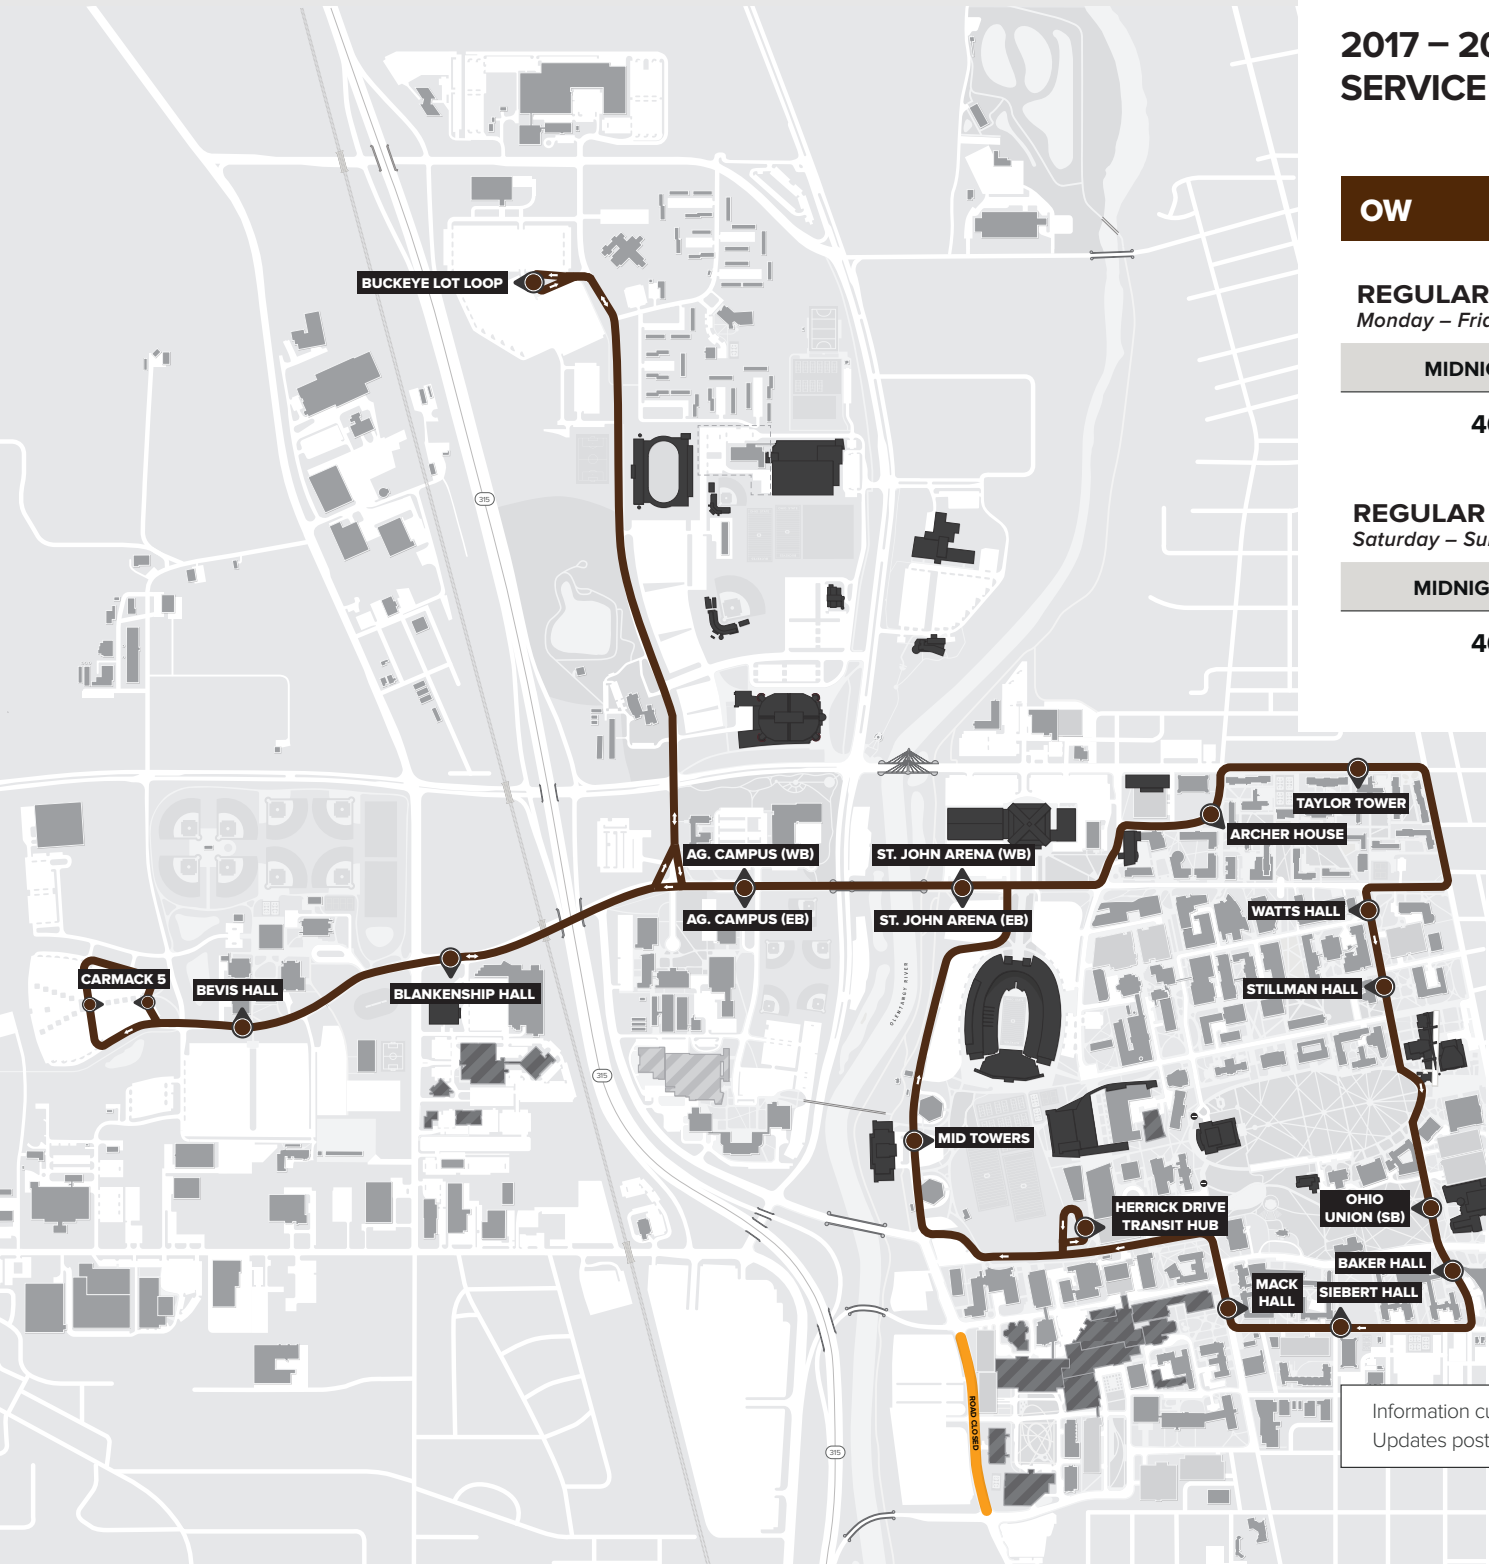

2017 – 2018 SERVICE HOURS AND FREQUENCIES

OW **OVERNIGHT & WEEKEND**

REGULAR WEEKDAY
Monday – Friday service. No Summer or Break service.

MIDNIGHT – 5AM	5AM – MIDNIGHT
40MIN	—

REGULAR WEEKEND
Saturday – Sunday service. No Summer or Break service.

MIDNIGHT – NOON	NOON – MIDNIGHT
40MIN	20MIN

Information current as of 09/26/17. Subject to change without notice.
Updates posted at ttm.osu.edu.