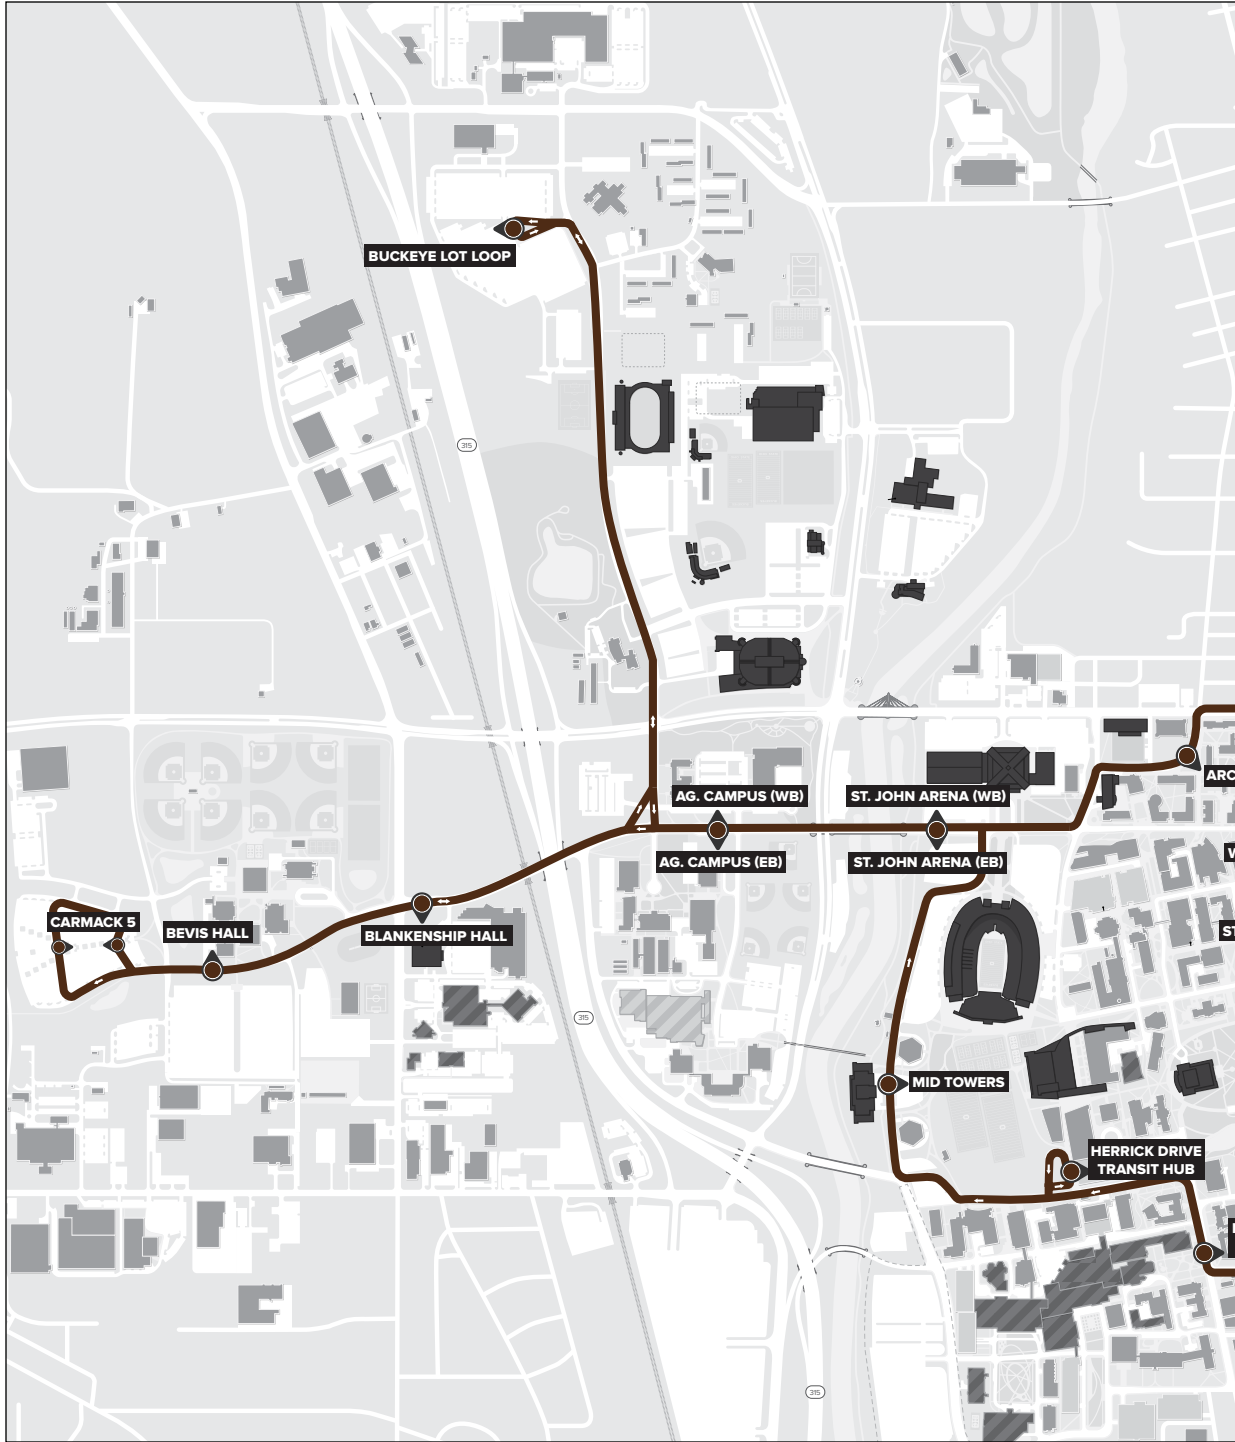

2018 – 2019 SERVICE HOURS AND FREQUENCIES

OW		OVERNIGHT & WEEKEND	
FREQUENCY	MIDNIGHT – 5AM	5AM – MIDNIGHT	
REGULAR WEEKDAY <i>Monday – Friday service. No Summer or Break service.</i>	40 MIN	—	
REGULAR WEEKEND <i>Saturday – Sunday service. No Summer or Break service.</i>	MIDNIGHT – NOON	NOON – MIDNIGHT	
	40 MIN	20 MIN	

Information current as of 08/14/18. Subject to change without notice.
Updates posted at ttm.osu.edu.