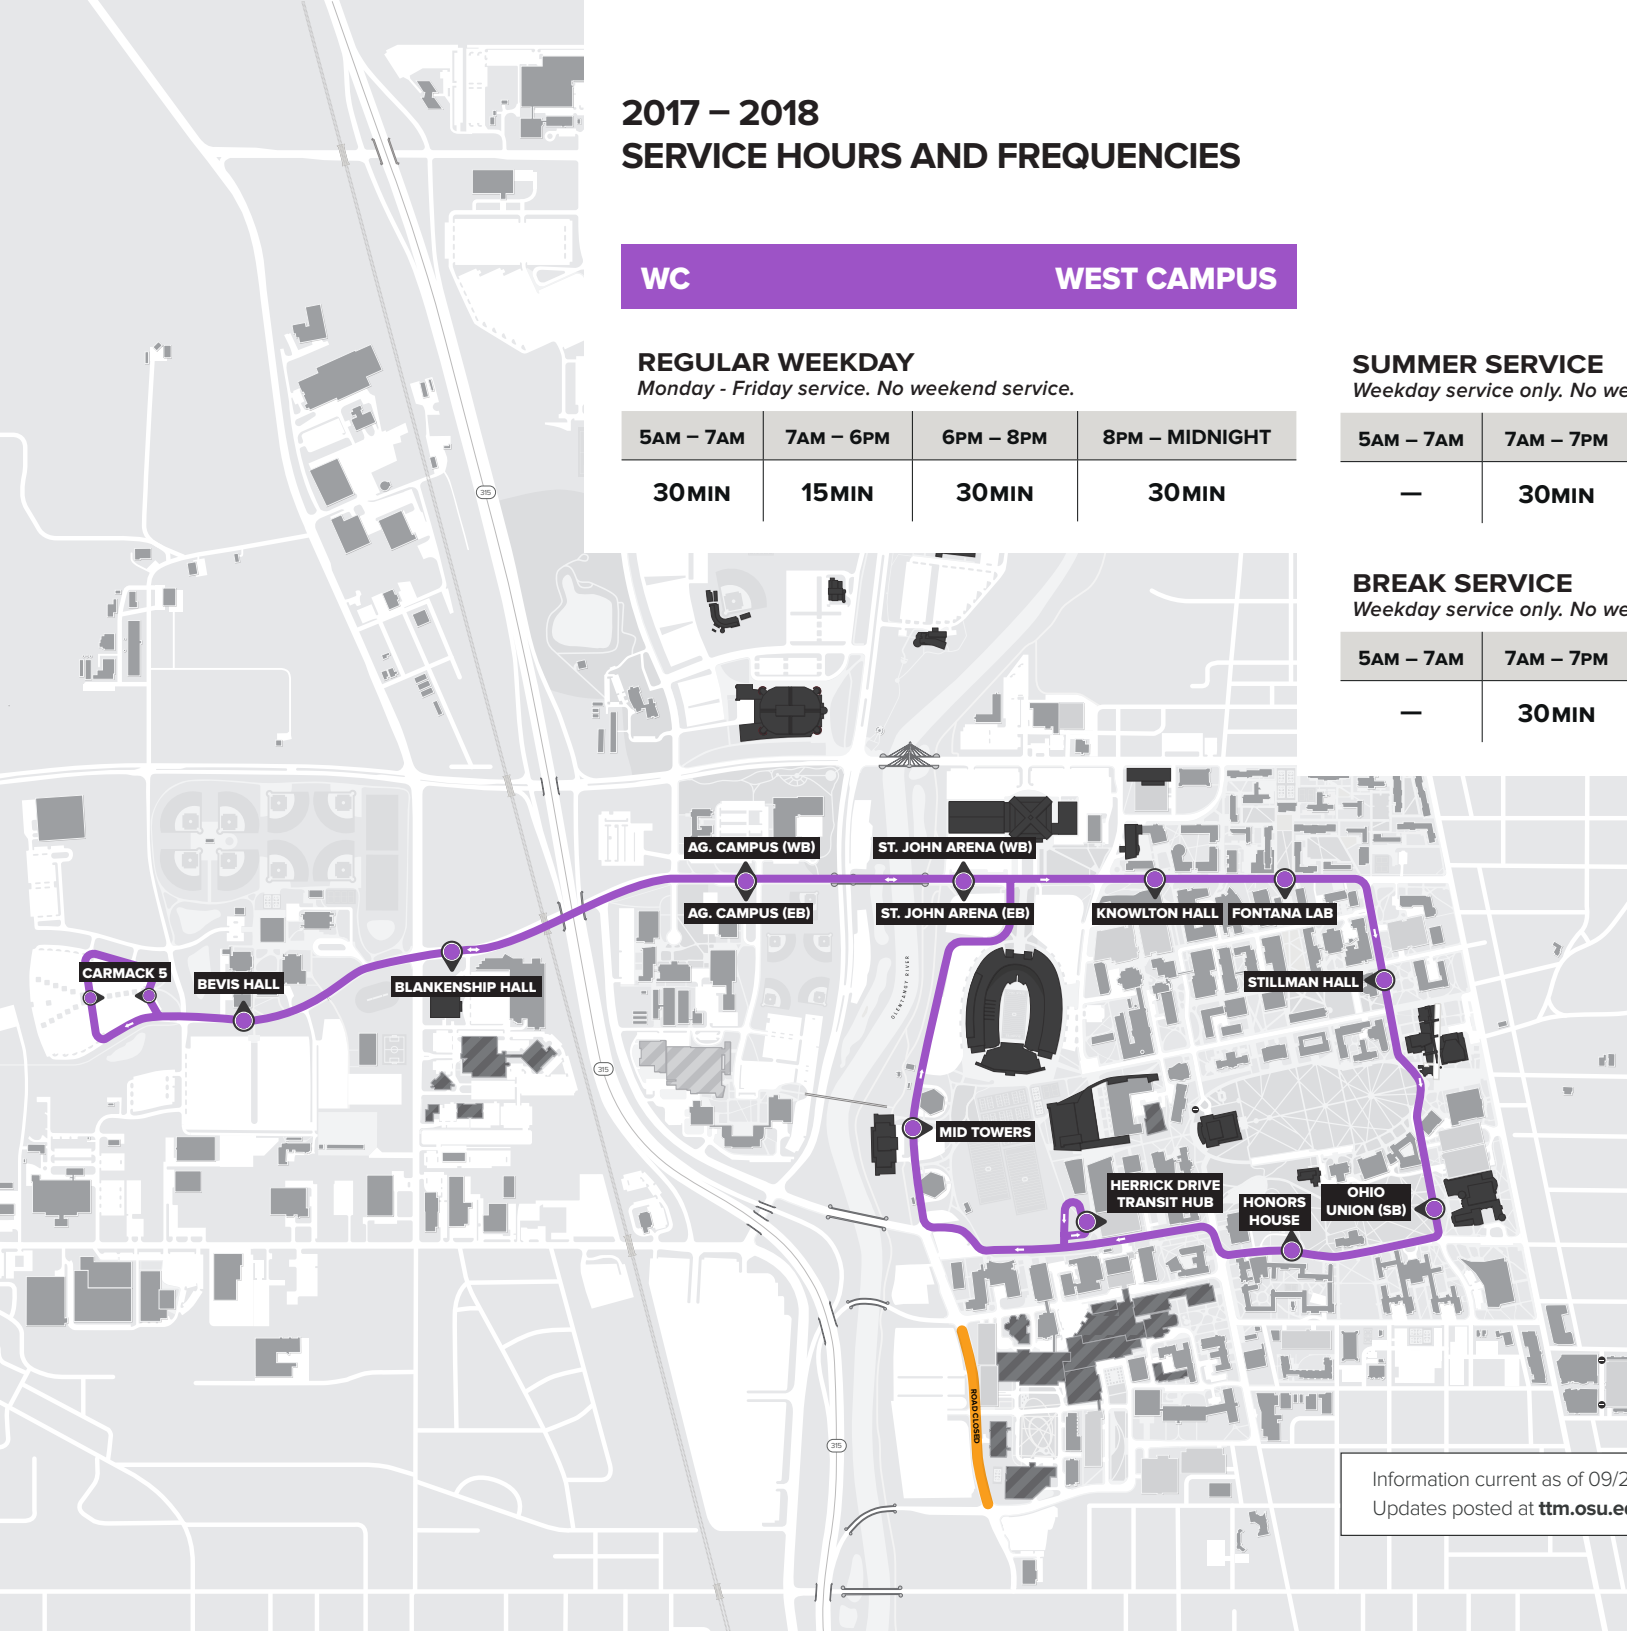

2017 – 2018 SERVICE HOURS AND FREQUENCIES

WC

WEST CAMPUS

REGULAR WEEKDAY

Monday - Friday service. No weekend service.

5AM – 7AM	7AM – 6PM	6PM – 8PM	8PM – MIDNIGHT
30MIN	15MIN	30MIN	30MIN

SUMMER SERVICE

Weekday service only. No weekend service.

5AM – 7AM	7AM – 7PM	7PM – 10PM	10PM – MIDNIGHT
—	30MIN	—	—

BREAK SERVICE

Weekday service only. No weekend service.

5AM – 7AM	7AM – 7PM	7PM – 10PM	10PM – MIDNIGHT
—	30MIN	—	—

Information current as of 09/26/17. Subject to change without notice.
Updates posted at tm.osu.edu.