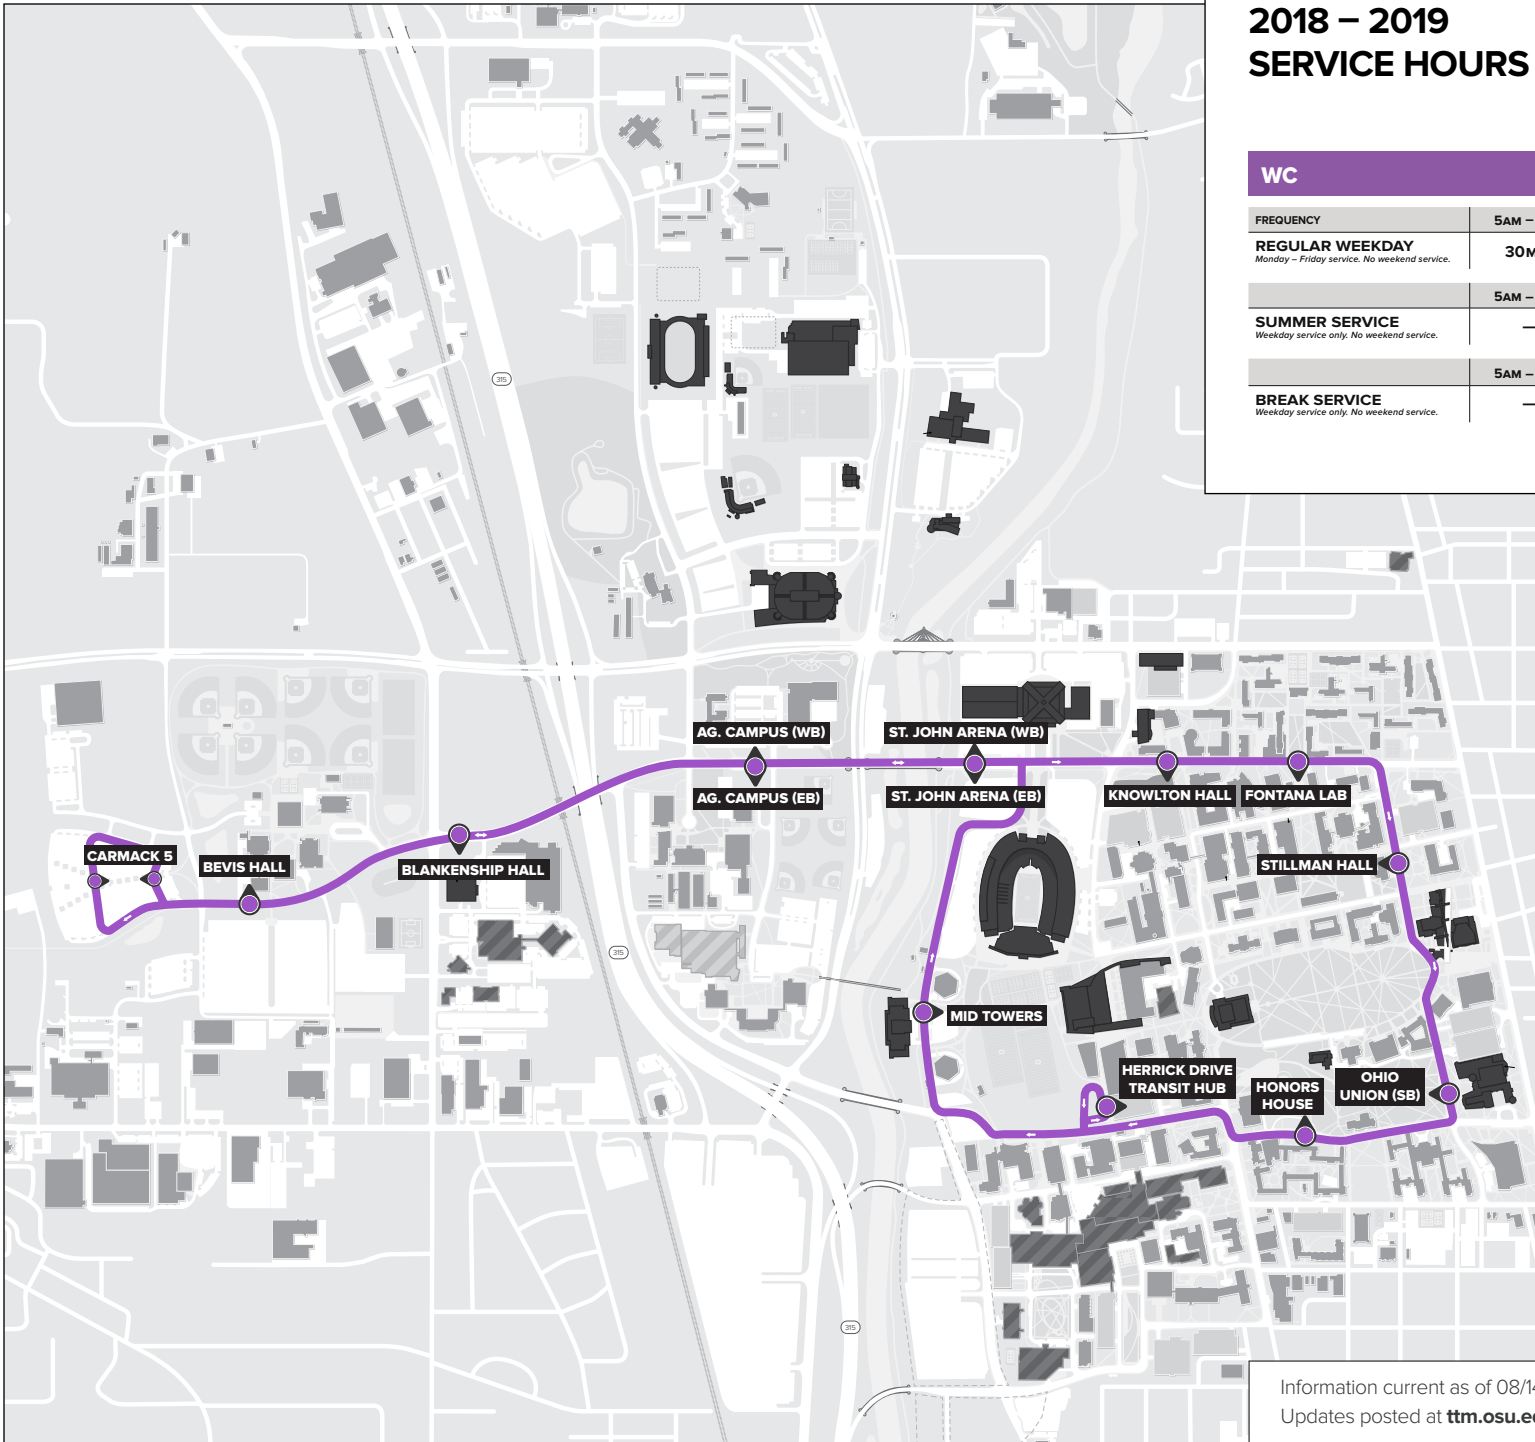

2018 – 2019 SERVICE HOURS AND FREQUENCIES

WC WEST CAMPUS				
FREQUENCY	5AM – 7AM	7AM – 6PM	6PM – 8PM	8PM – MIDNIGHT
REGULAR WEEKDAY <i>Monday – Friday service. No weekend service.</i>	30MIN	15MIN	15MIN	30MIN
SUMMER SERVICE <i>Weekday service only. No weekend service.</i>	–	30MIN	–	–
BREAK SERVICE <i>Weekday service only. No weekend service.</i>	–	30MIN	–	–

Information current as of 08/14/18. Subject to change without notice.
Updates posted at ttm.osu.edu.