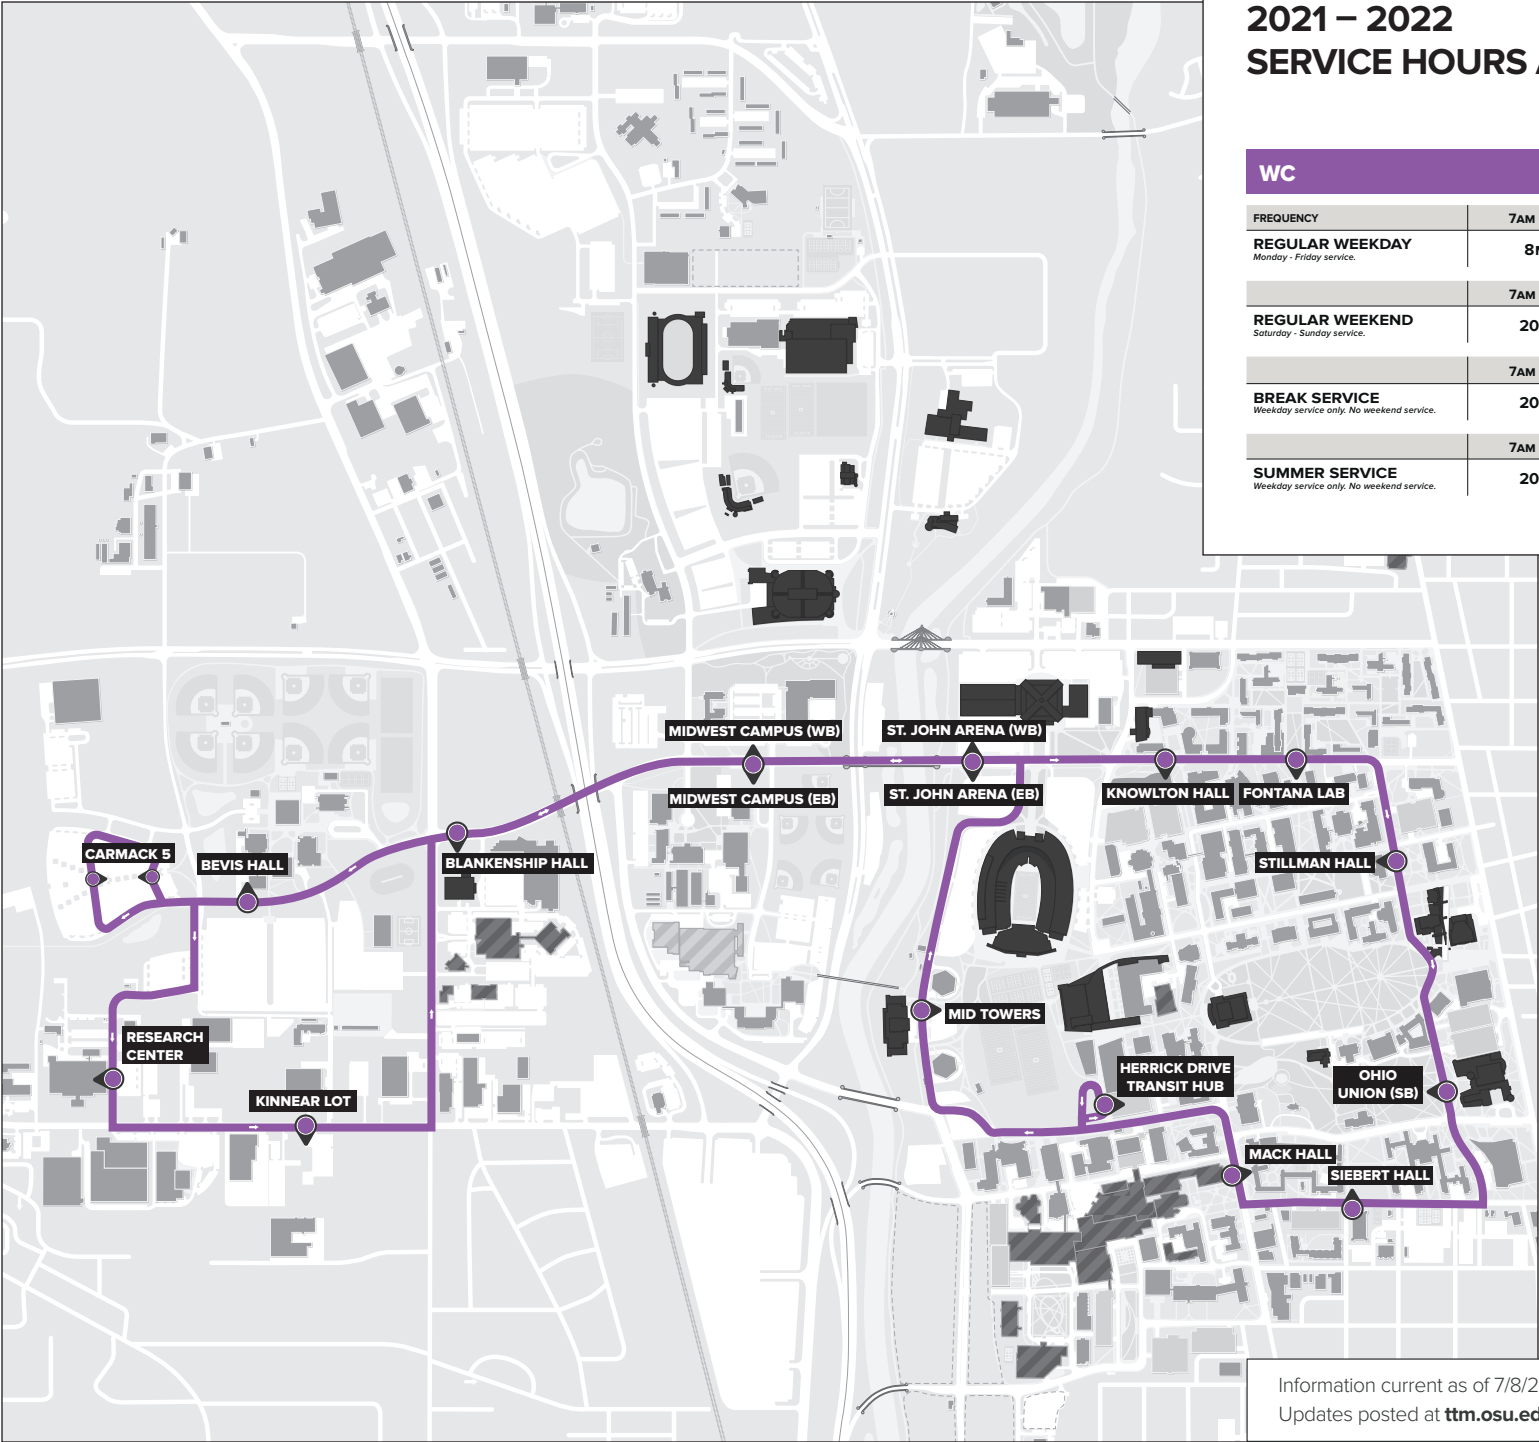

2021 – 2022 SERVICE HOURS AND FREQUENCIES

WC	WEST CAMPUS		
FREQUENCY	7AM – 6PM	6PM – 10PM	10PM – MIDNIGHT
REGULAR WEEKDAY <i>Monday - Friday service.</i>	8MIN	20MIN	—
REGULAR WEEKEND <i>Saturday - Sunday service.</i>	20MIN	20MIN	—
BREAK SERVICE <i>Weekday service only. No weekend service.</i>	20MIN	—	—
SUMMER SERVICE <i>Weekday service only. No weekend service.</i>	20MIN	—	—

Information current as of 7/8/21. Subject to change without notice.
Updates posted at ttm.osu.edu.