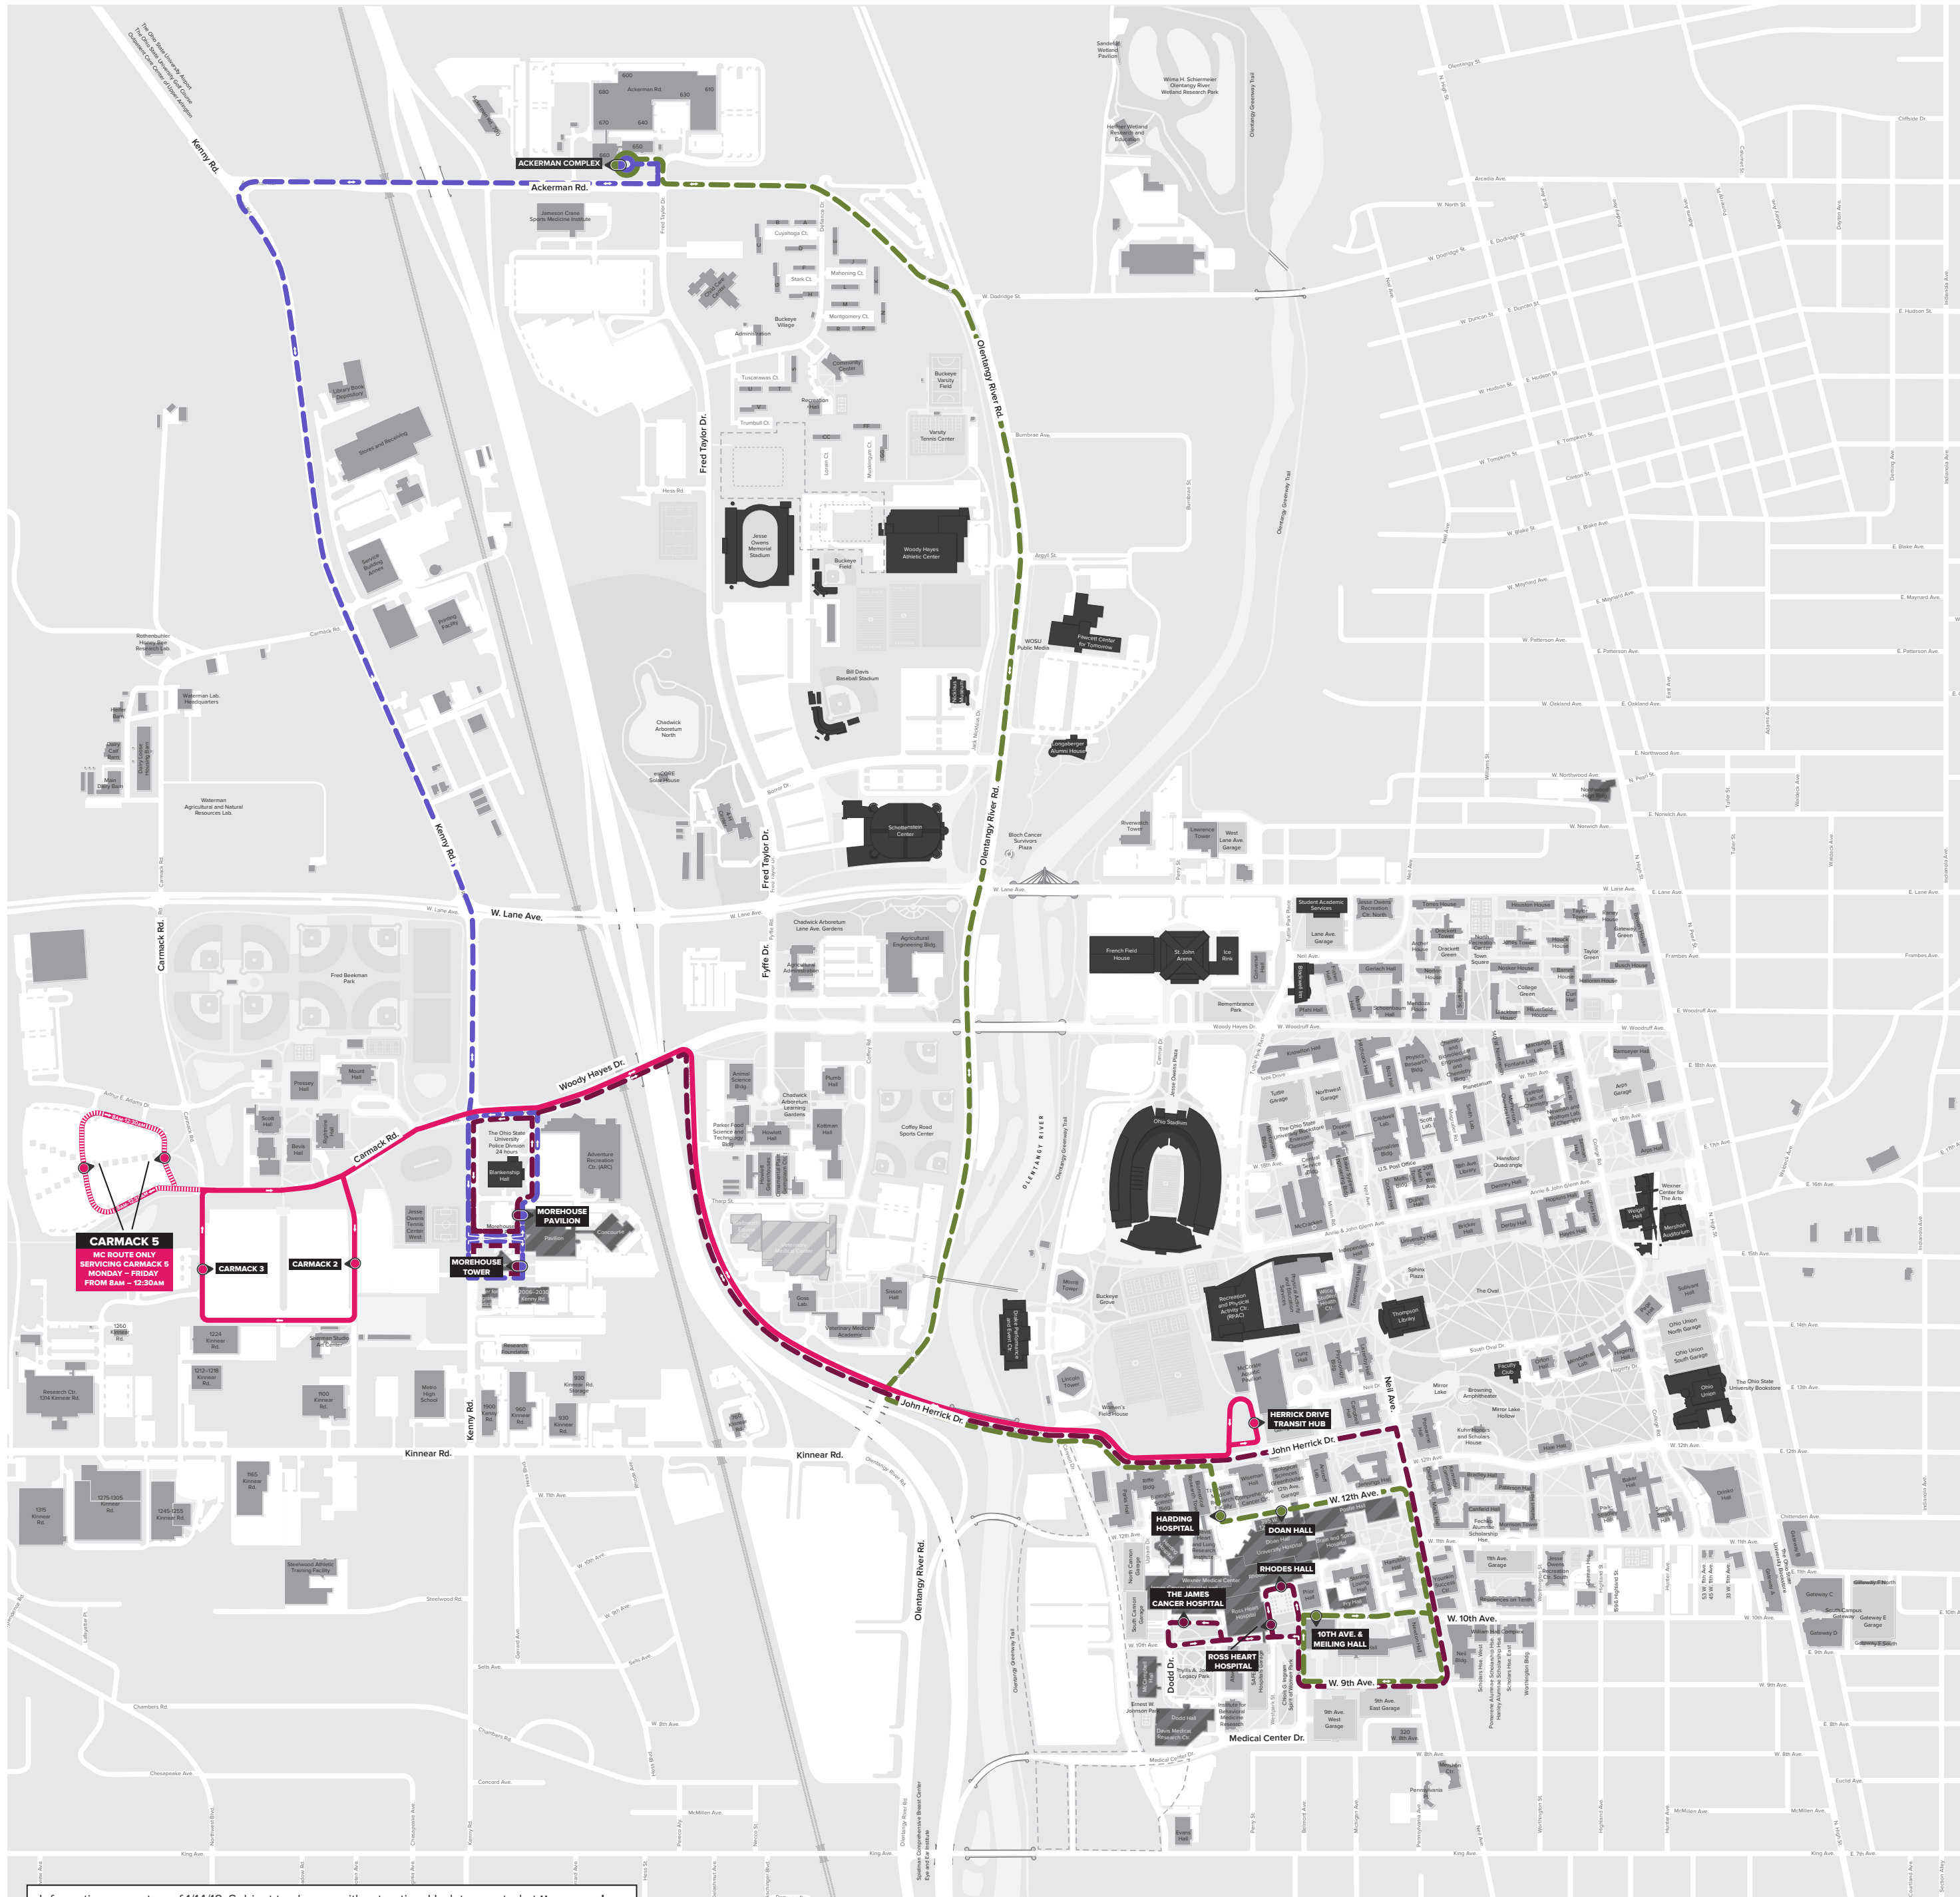

MED CENTER ROUTE & SHUTTLE SERVICE

2018 – 2019 SERVICE HOURS AND FREQUENCIES

CARMACK 5
MC ROUTE ONLY
SERVING CARMACK 5
MONDAY – FRIDAY
FROM 8AM – 12:30AM

MC MED CENTER EXPRESS

FREQUENCY	5AM – 6AM	6AM – 8AM	8AM – 2PM	2PM – 8PM
EVERYDAY <small>Including Weekdays, weekends, summer service and break service. No service on university holidays.</small>	10MIN	3MIN	10MIN	3MIN
	8PM – 10PM	10PM – MIDNIGHT	MIDNIGHT – 12:30AM	12:30AM – 5AM
	10MIN	3MIN	10MIN	ON DEMAND

ACK ACKERMAN SHUTTLE

FREQUENCY	5AM – 6:30AM	6:30AM – 6:30PM	6:30PM – 8PM	8PM – MIDNIGHT
REGULAR WEEKDAY <small>Monday – Friday service. No weekend service.</small>	—	15MIN	—	—
	5AM – 6:30AM	6:30AM – 6:30PM	6:30PM – 8PM	8PM – MIDNIGHT
SUMMER SERVICE <small>Weekday service only. No weekend service.</small>	—	15MIN	—	—
	5AM – 6:30AM	6:30AM – 6:30PM	6:30PM – 8PM	8PM – MIDNIGHT
BREAK SERVICE <small>Weekday service only. No weekend service.</small>	—	15MIN	—	—

MM MOREHOUSE TO MED CENTER SHUTTLE

FREQUENCY	5AM – 7AM	7AM – 6PM	6PM – 8PM	8PM – MIDNIGHT
REGULAR WEEKDAY <small>Monday – Friday service. No weekend service.</small>	—	30MIN	—	—
	5AM – 7AM	7AM – 6PM	6PM – 8PM	8PM – MIDNIGHT
SUMMER SERVICE <small>Weekday service only. No weekend service.</small>	—	30MIN	—	—
	5AM – 7AM	7AM – 6PM	6PM – 8PM	8PM – MIDNIGHT
BREAK SERVICE <small>Weekday service only. No weekend service.</small>	—	30MIN	—	—

MA MOREHOUSE TO ACKERMAN SHUTTLE

FREQUENCY	5AM – 7AM	7AM – 6PM	6PM – 8PM	8PM – MIDNIGHT
REGULAR WEEKDAY <small>Monday – Friday service. No weekend service.</small>	—	20MIN	—	—
	5AM – 7AM	7AM – 6PM	6PM – 8PM	8PM – MIDNIGHT
SUMMER SERVICE <small>Weekday service only. No weekend service.</small>	—	20MIN	—	—
	5AM – 7AM	7AM – 6PM	6PM – 8PM	8PM – MIDNIGHT
BREAK SERVICE <small>Weekday service only. No weekend service.</small>	—	20MIN	—	—